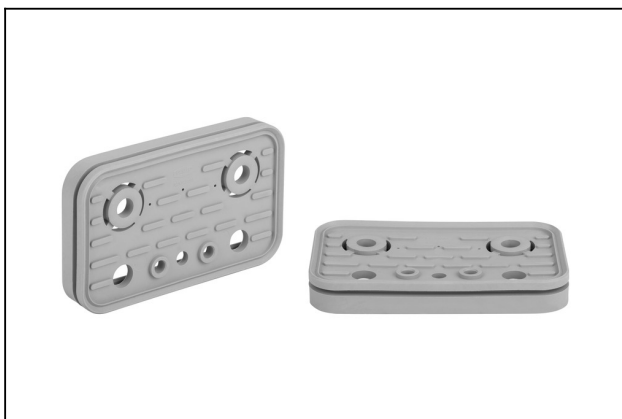

Vacuum block

VCBL-K1 125x75x50 L

Part no.:10.01.12.00230

<https://www.schmalz.com/10.01.12.00230>

Homepage > Vacuum Clamping Technology > Clamping Equipment for Woodworking > Clamping Equipment for 1-Circuit Systems > Vacuum Blocks VCBL-K1 > VCBL-K1 125x75x50 L

Attribute	Value
Weight	0.6 kg

Vacuum block

VCBL-K1 125x75x50 L

Part no.:10.01.12.00230

<https://www.schmalz.com/10.01.12.00230>

Spare Parts

VCSP-O 125x75x16.5

Part no.10.01.12.00011

Suction-Plate for vacuum block, (top)

Dimensions (LxW): 125 x 75 mm

Height H: 16.5 mm

VCSP-U 140x115x16.5 VCBL-K1

Part no.10.01.12.00228

Suction plate for vacuum block bottom

Dimensions (LxW): 140 x 115 mm

Height H: 16.5 mm

for: Vacuum block VCBL-K1

Accessories

VCSP-O 125x75x17.7 MOS

Part no.10.01.12.03511

Suction-Plate for vacuum block, (top)

Dimensions (LxW): 125 x 75 mm

Height H: 17.7 mm

with: Sealing lip with MOS