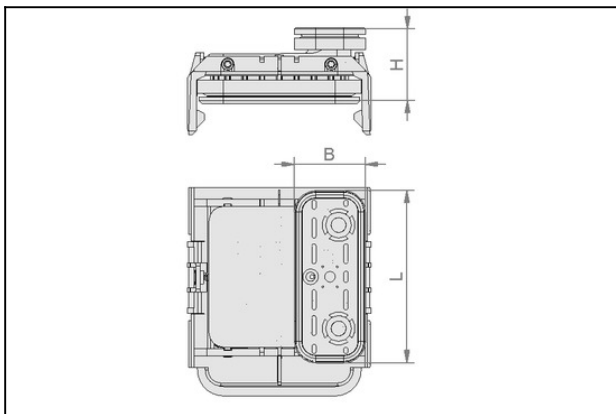

Vacuum block for Schmalz 1-circuit console

Dimensions (LxW): 125 x 75 mm

Height H: 50 mm

Arrangement: longways

Design Data

Attribute	Value
B	75 mm
B1	130 mm
H	50 mm
H2	17 mm
L	125 mm
L1	140 mm
L2	20.5 mm

Technical Data

Attribute	Value
Weight	0.6 kg

Vacuum block

VCBL-K1 125x75x50 L

Part no.:10.01.12.00230

<https://www.schmalz.com/10.01.12.00230>

Spare Parts

VCSP-O 125x75x16.5

Part no.10.01.12.00011

Suction-Plate for vacuum block, (top)

Dimensions (LxW): 125 x 75 mm

Height H: 16.5 mm

VCSP-U 140x115x16.5 VCBL-K1

Part no.10.01.12.00228

Suction plate for vacuum block bottom

Dimensions (LxW): 140 x 115 mm

Height H: 16.5 mm

for: Vacuum block VCBL-K1

Accessories

VCSP-O 125x75x17.7 MOS

Part no.10.01.12.03511

Suction-Plate for vacuum block, (top)

Dimensions (LxW): 125 x 75 mm

Height H: 17.7 mm

with: Sealing lip with MOS