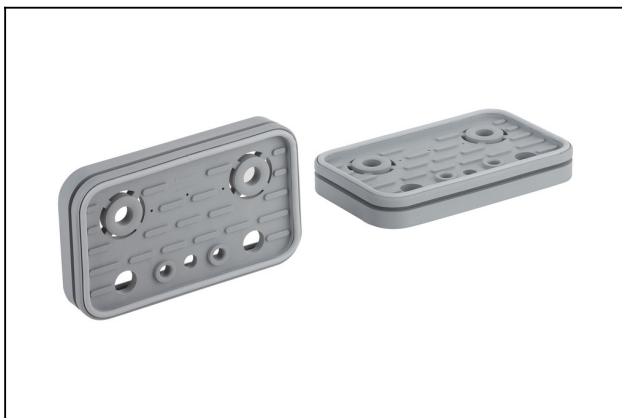

Vacuum block

VCBL-K1 125x75x50 L

Part no.:10.01.12.00230

<https://www.schmalz.com/10.01.12.00230>

Homepage > Vacuum Clamping Technology > Clamping Equipment for Woodworking > Clamping Equipment for 1-Circuit Systems > Vacuum Blocks VCBL-K1 > VCBL-K1 125x75x50 L

Attribute	Value
Weight	0.6 kg

Vacuum block

VCBL-K1 125x75x50 L

Part no.:10.01.12.00230

<https://www.schmalz.com/10.01.12.00230>

Spare Parts

VCSP-O 125x75x16.5

Part no.10.01.12.00011

Suction-Plate for vacuum block, (top)

Dimensions (LxW): 125 x 75 mm

Height H: 16.5 mm

VCSP-U 140x115x16.5 VCBL-K1

Part no.10.01.12.00228

Suction plate for vacuum block bottom

Dimensions (LxW): 140 x 115 mm

Height H: 16.5 mm

for: Vacuum block VCBL-K1

Accessories

VCSP-O 125x75x17.7 MOS

Part no.10.01.12.03511

Suction-Plate for vacuum block, (top)

Dimensions (LxW): 125 x 75 mm

Height H: 17.7 mm

with: Sealing lip with MOS