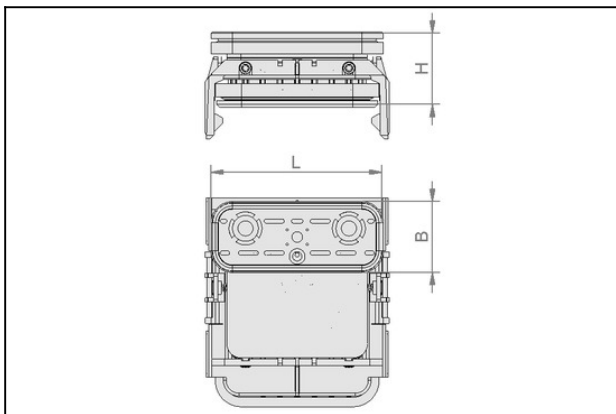

Vacuum block for Schmalz 1-circuit console

Dimensions (LxW): 130 x 30 mm

Height H: 50 mm

Arrangement: crossways

Design Data

Attribute	Value
B	30 mm
B1	130 mm
H	50 mm
H2	13 mm
L	130 mm
L1	140 mm
L2	102 mm

Technical Data

Attribute	Value
Weight	0.6 kg

Vacuum block

VCBL-K1 130x30x50 Q

Part no.:10.01.12.00379

<https://www.schmalz.com/10.01.12.00379>

Spare Parts

VCSP-U 140x115x16.5 VCBL-K1

Part no.10.01.12.00228

Suction plate for vacuum block bottom

Dimensions (LxW): 140 x 115 mm

Height H: 16.5 mm

for: Vacuum block VCBL-K1

VCDR 130x30x9

Part no.10.01.12.00804

Sealing frame

Length L: 130 mm

Width B: 30 mm

Height H: 9 mm

ISRPL 130x30x5.5

Part no.10.01.12.00805

Friction plate

Length L: 130 mm

Width B: 30 mm

Height H: 5.5 mm