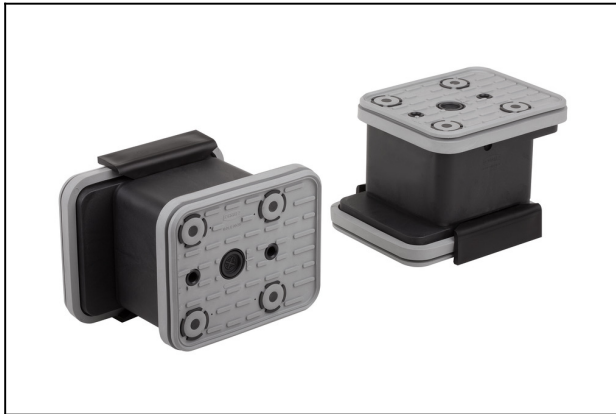

Vacuum block

VCBL-K2 140x115x100

Part no.:10.01.12.00445

<https://www.schmalz.com/10.01.12.00445>

Homepage > Vacuum Clamping Technology > Clamping Equipment for Woodworking > Clamping Equipment for 2-Circuit Systems > Vacuum Blocks VCBL-K2 > VCBL-K2 140x115x100

Vacuum block for Schmalz 2-circuit console

Dimensions (LxW): 140 x 115 mm

Height H: 100 mm

Design Data

Attribute	Value
B	115 mm
H	100 mm
H2	74.8 mm
L	140 mm
L1	166 mm
L2	26 mm

Technical Data

Attribute	Value
Weight	0.77 kg

Vacuum block

VCBL-K2 140x115x100

Part no.:10.01.12.00445

<https://www.schmalz.com/10.01.12.00445>

Spare Parts

VCSP-O 140x115x16.5

Part no.10.01.12.00488

Suction-Plate for vacuum block, (top)

VCSP-O 140x115x18.5 MOS

Part no.10.01.12.03507

Suction-Plate for vacuum block, (top)

Dimensions (LxW): 140 x 115 mm

Height H: 18.5 mm

with: Sealing lip with MOS

Accessories

Vacuum block