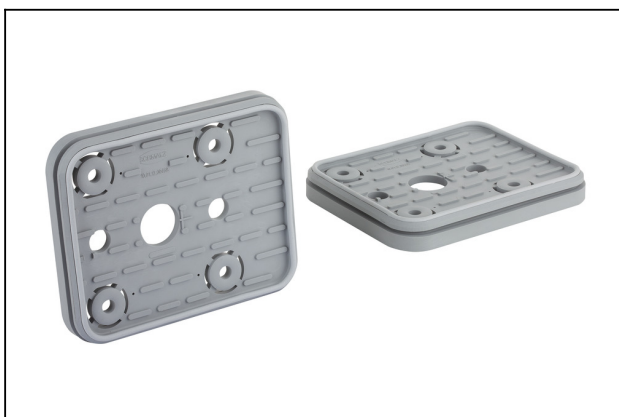

Vacuum block

VCBL-K2 140x115x100

Part no.:10.01.12.00445

<https://www.schmalz.com/10.01.12.00445>

Homepage > Vacuum Clamping Technology > Clamping Equipment for Woodworking > Clamping Equipment for 2-Circuit Systems > Vacuum Blocks VCBL-K2 > VCBL-K2 140x115x100

Vacuum block

VCBL-K2 140x115x100

Part no.:10.01.12.00445

<https://www.schmalz.com/10.01.12.00445>

Spare Parts

VCSP-O 140x115x16.5

Part no.10.01.12.00488

Suction-Plate for vacuum block, (top)

Dimensions (LxW): 140 x 115 mm

Height H: 16.5 mm

VCSP-U 140x115x16.5 VCBL-K2

Part no.10.01.12.00798

Suction plate for vacuum block bottom

Dimensions (LxW): 140 x 115 mm

Height H: 16.5 mm

for: Vacuum block VCBL-K2

VCSP-O 140x115x18.5 MOS

Part no.10.01.12.03507

Suction-Plate for vacuum block, (top)

Dimensions (LxW): 140 x 115 mm

Height H: 18.5 mm

with: Sealing lip with MOS

Accessories

Vacuum block