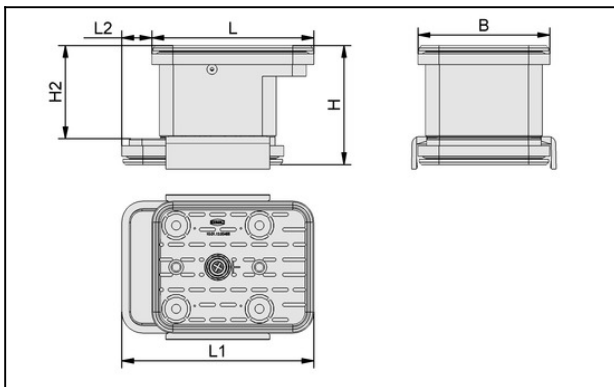

Vacuum block for Schmalz 2-circuit console

Dimensions (LxW): 140 x 115 mm

Height H: 100 mm

Design Data

Attribute	Value
B	115 mm
H	100 mm
H2	74.8 mm
L	140 mm
L1	166 mm
L2	26 mm

Technical Data

Attribute	Value
Weight	0.77 kg

Dimensions (LxW): 140 x 115 mm

Height H: 16.5 mm

VCSP-U 140x115x16.5 VCBL-K2

Part no.10.01.12.00798

Suction plate for vacuum block bottom

Dimensions (LxW): 140 x 115 mm

Height H: 16.5 mm

for: Vacuum block VCBL-K2

VCSP-O 140x115x18.5 MOS

Part no.10.01.12.03507

Suction-Plate for vacuum block, (top)

Dimensions (LxW): 140 x 115 mm

Height H: 18.5 mm

with: Sealing lip with MOS

Accessories

Vacuum block

VCBL-K2 140x115x100

Part no.:10.01.12.00445

<https://www.schmalz.com/10.01.12.00445>

VCSP-O 140x115x18.5 MOS

Part no.10.01.12.03507

Suction-Plate for vacuum block, (top)

Dimensions (LxW): 140 x 115 mm

Height H: 18.5 mm