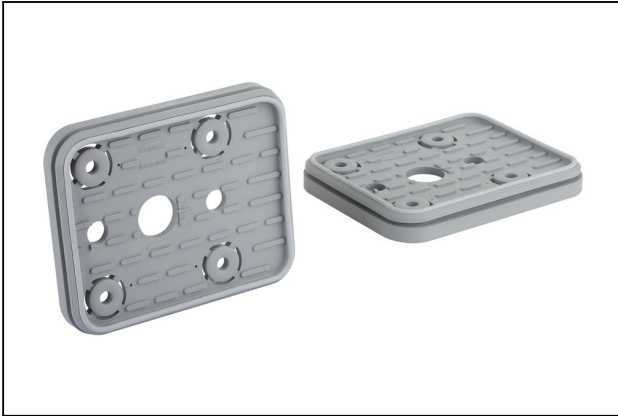

Vacuum block

VCBL-K2 140x115x100

Part no.:10.01.12.00445

<https://www.schmalz.com/10.01.12.00445>

Homepage > Vacuum Clamping Technology > Clamping Equipment for Woodworking > Clamping Equipment for 2-Circuit Systems > Vacuum Blocks VCBL-K2 > VCBL-K2 140x115x100

Dimensions (LxW): 140 x 115 mm

Height H: 16.5 mm

VCSP-U 140x115x16.5 VCBL-K2

Part no.10.01.12.00798

Suction plate for vacuum block bottom

Dimensions (LxW): 140 x 115 mm

Height H: 16.5 mm

for: Vacuum block VCBL-K2

VCSP-O 140x115x18.5 MOS

Part no.10.01.12.03507

Suction-Plate for vacuum block, (top)

Dimensions (LxW): 140 x 115 mm

Height H: 18.5 mm

with: Sealing lip with MOS

Accessories

Vacuum block

VCBL-K2 140x115x100

Part no.:10.01.12.00445

<https://www.schmalz.com/10.01.12.00445>

VCSP-O 140x115x18.5 MOS

Part no.10.01.12.03507

Suction-Plate for vacuum block, (top)

Dimensions (LxW): 140 x 115 mm

Height H: 18.5 mm