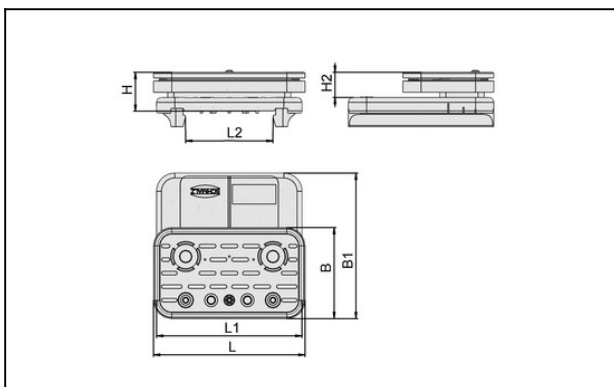

Vacuum block for SCM/Morbidelli console - Type 1

Dimensions (LxW): 125 x 75 mm
Height H: 32.7 mm
with: Sensing valve

Design Data

Attribute	Value
B	75 mm
B1	120 mm
H	32.7 mm
H2	20 mm
L	125 mm
L1	120 mm
L2	72.5 mm

Technical Data

Attribute	Value
Weight	0.451 kg

Vacuum block

VCBL-S1 125x75x32.7 TV

Part no.:10.01.12.02318

<https://www.schmalz.com/10.01.12.02318>

SCM / Morbidelli is a registered and protected trademark. The articles listed here are products of J. Schmalz GmbH that have been designed to fit CNC machining centers from SCM / Morbidelli.

Spare Parts

VCSP-O 125x75x16.5

Part no.10.01.12.00011

Suction-Plate for vacuum block, (top)

Dimensions (LxW): 125 x 75 mm

Height H: 16.5 mm

Accessories

VCSP-O 125x75x17.7 MOS

Part no.10.01.12.03511

Suction-Plate for vacuum block, (top)

Dimensions (LxW): 125 x 75 mm

Height H: 17.7 mm

with: Sealing lip with MOS

X-ON Electronics

Largest Supplier of Electrical and Electronic Components