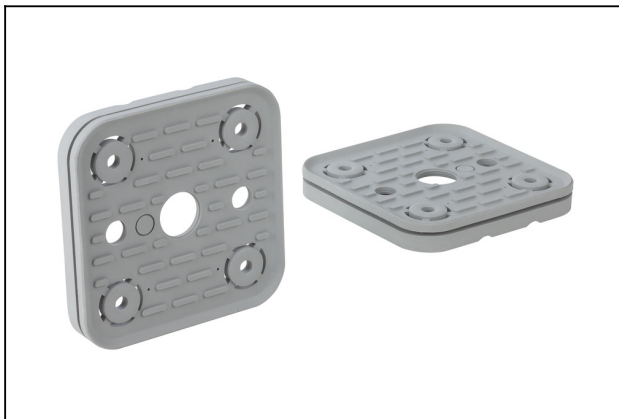

Vacuum block

VCBL-S4 120x50x50 TV

Part no.:10.01.12.02323

<https://www.schmalz.com/10.01.12.02323>

Homepage > Vacuum Clamping Technology > Clamping Equipment for Woodworking > Clamping Equipment for Systems from SCM / Morbidelli
> Vacuum Blocks VCBL-S > VCBL-S4 120x50x50 TV

Vacuum block for SCM/Morbidelli console - Type 4

Dimensions (LxW): 120 x 50 mm
Height H: 50 mm
with: Sensing valve

Design Data

Attribute	Value
B	50 mm
B1	145 mm
H	50 mm
H2	27 mm
L	120 mm
L1	145 mm
L2	109 mm

Technical Data

Attribute	Value
Weight	0.523 kg

Vacuum block

VCBL-S4 120x50x50 TV

Part no.:10.01.12.02323

<https://www.schmalz.com/10.01.12.02323>

SCM / Morbidelli is a registered and protected trademark. The articles listed here are products of J. Schmalz GmbH that have been designed to fit CNC machining centers from SCM / Morbidelli.

Spare Parts

VCSP-O 120x120x16.5

Part no.10.01.12.00010

Suction-Plate for vacuum block, (top)

Dimensions (LxW): 120 x 120 mm

Height H: 16.5 mm

VCSP-O 120x50x15.5

Part no.10.01.12.00012