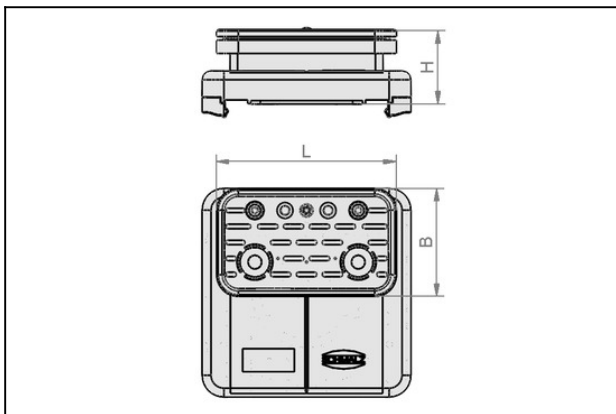

Vacuum block for SCM/Morbidelli console - Type 4

Dimensions (LxW): 120 x 50 mm
Height H: 50 mm
with: Sensing valve

Design Data

Attribute	Value
B	50 mm
B1	145 mm
H	50 mm
H2	27 mm
L	120 mm
L1	145 mm
L2	109 mm

Technical Data

Attribute	Value
Weight	0.523 kg

Vacuum block

VCBL-S4 120x50x50 TV

Part no.:10.01.12.02323

<https://www.schmalz.com/10.01.12.02323>

SCM / Morbidelli is a registered and protected trademark. The articles listed here are products of J. Schmalz GmbH that have been designed to fit CNC machining centers from SCM / Morbidelli.

Spare Parts

VCSP-O 120x120x16.5

Part no.10.01.12.00010

Suction-Plate for vacuum block, (top)

Dimensions (LxW): 120 x 120 mm

Height H: 16.5 mm

VCSP-O 120x50x15.5

Part no.10.01.12.00012

Suction-Plate for vacuum block, (top)

Dimensions (LxW): 120 x 50 mm

Height H: 15.5 mm

X-ON Electronics

Largest Supplier of Electrical and Electronic Components

Click to view similar products for [Bench Top Tools](#) category: