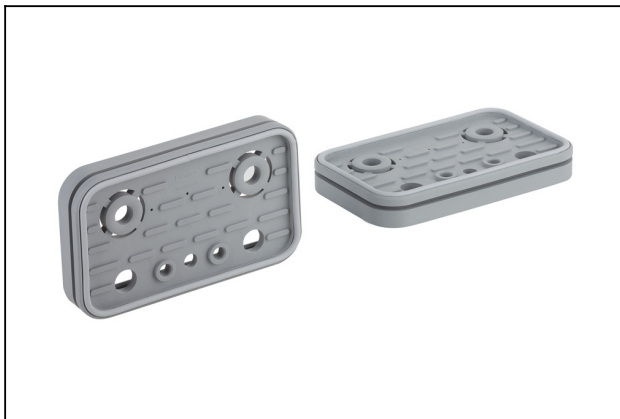

#### **VCSP-O 125x75x16.5**

Part no.10.01.12.00011

Suction-Plate for vacuum block, (top)

Dimensions (LxW): 125 x 75 mm

Height H: 16.5 mm

### Accessories