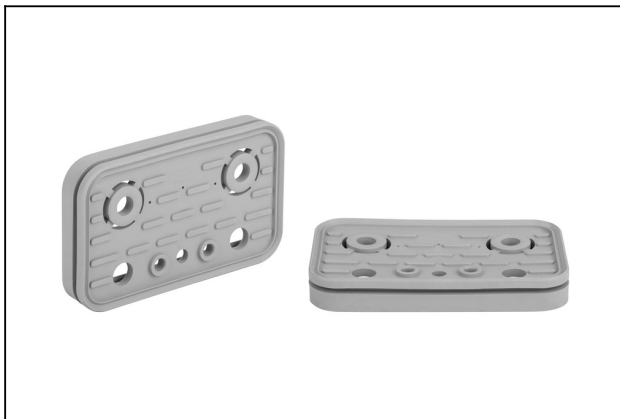

Vacuum block

VCBL-S4 125x75x50 TV

Part no.:10.01.12.02322

<https://www.schmalz.com/10.01.12.02322>

SCM / Morbidelli is a registered and protected trademark. The articles listed here are products of J. Schmalz GmbH that have been designed to fit CNC machining centers from SCM / Morbidelli.

Spare Parts

VCSP-O 125x75x16.5

Part no.10.01.12.00011

Suction-Plate for vacuum block, (top)

Dimensions (LxW): 125 x 75 mm

Height H: 16.5 mm

Accessories