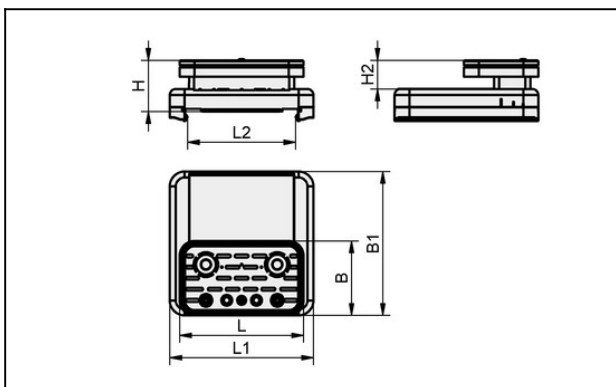

## Vacuum block for SCM/Morbidelli console - Type 4

Dimensions (LxW): 125 x 75 mm  
Height H: 50 mm  
with: Sensing valve

### Design Data

Attribute	Value
B	75 mm
B1	145 mm
H	50 mm
H2	27 mm
L	125 mm
L1	145 mm
L2	109 mm

#### **VCSP-O 125x75x16.5**

Part no.10.01.12.00011

Suction-Plate for vacuum block, (top)

Dimensions (LxW): 125 x 75 mm

Height H: 16.5 mm

#### **VCSP-O 125x75x17.7 MOS**

Part no.10.01.12.03511

Suction-Plate for vacuum block, (top)

Dimensions (LxW): 125 x 75 mm

Height H: 17.7 mm

with: Sealing lip with MOS