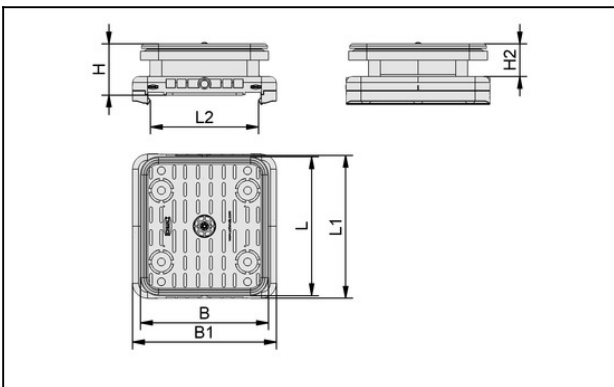

## Vacuum block for SCM/Morbidelli console - Type 4

Dimensions (LxW): 140 x 130 mm

Height H: 50 mm

with: Sensing valve

## Design Data

Attribute	Value
B	130 mm
B1	145 mm
H	50 mm
H2	32 mm
L	140 mm
L1	145 mm
L2	109 mm

#### **VCSP-O 140x130x16.5**

Part no.10.01.12.02325

Suction-Plate for vacuum block, (top)

Dimensions (LxW): 140 x 130 mm

Height H: 16.5 mm

#### **VCSP-O 140x130x18.3 MOS**

Part no.10.01.12.03506

Suction-Plate for vacuum block, (top)

Dimensions (LxW): 140 x 130 mm

Height H: 18.3 mm

with: Sealing lip with MOS