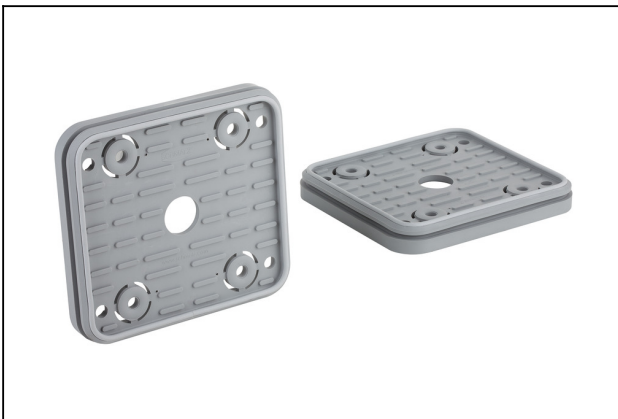

Accessories

VCSP-O 140x130x18.3 MOS

Part no.10.01.12.03506

Suction-Plate for vacuum block, (top)

Dimensions (LxW): 140 x 130 mm

Height H: 18.3 mm

with: Sealing lip with MOS