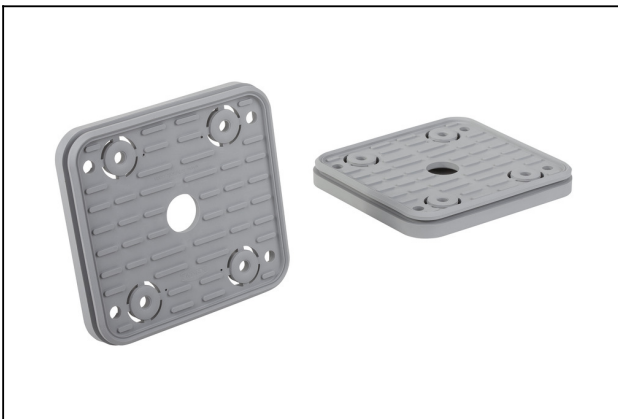

Vacuum block

VCBL-S4 140x130x50 TV

Part no.:10.01.12.02321

<https://www.schmalz.com/10.01.12.02321>

SCM / Morbidelli is a registered and protected trademark. The articles listed here are products of J. Schmalz GmbH that have been designed to fit CNC machining centers from SCM / Morbidelli.

Spare Parts

VCSP-O 140x130x16.5

Part no.10.01.12.02325

Suction-Plate for vacuum block, (top)

Dimensions (LxW): 140 x 130 mm

Height H: 16.5 mm