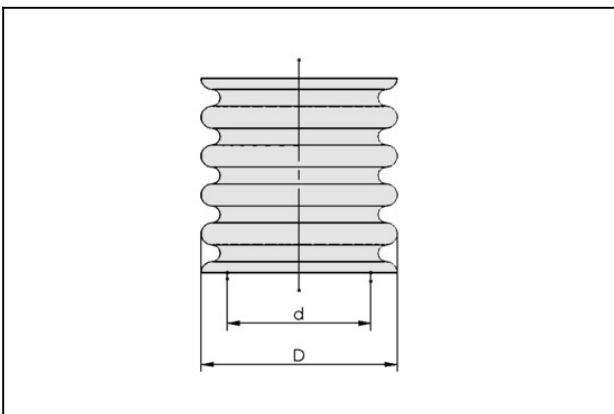

Vacuum hose

VSL 27-20 PU-DS-AS

Part no.:10.07.09.00047

<https://www.schmalz.com/10.07.09.00047>

Homepage > Vacuum Technology for Automation > Vacuum Components > Filters and Connections > Hoses and Connectors > Vacuum /

Compressed Air Hoses VSL > VSL 27-20 PU-DS-AS

Hose for vacuum and compressed-air systems

External diameter D: 27 mm
 Internal diameter d: 20 mm
 Length (max): 20 m
 Material: PU, wire spiral, antistat
 Installation radius (min): 17 mm
 Colour: Transparent
 Pressure range (operating pressure):
 -1.00 ... 4.72 bar
 Ambient temperature: -40 ... 90 °C

Design Data

Attribute	Value
d	20 mm
D	27 mm

Technical Data

Attribute	Value
Hose type	27-20
Pressure range (operating pressure)	-0,95 ... 4,00 bar

Vacuum hose

VSL 27-20 PU-DS-AS

Part no.:10.07.09.00047

<https://www.schmalz.com/10.07.09.00047>

Attribute	Value
Operating temperature	-20 ... 90 °C
Bending radius min.	17 mm
Length max.	20 m
Weight/Meter	230 g/m
Weight/Meter	0.23 kg/m

Note: Operating pressure: In reference to media and ambient temperature of + 20°C Bending radius: Referred to the inner side of the hose bend in a static state Max. length: Please indicate the tube length when placing the order!