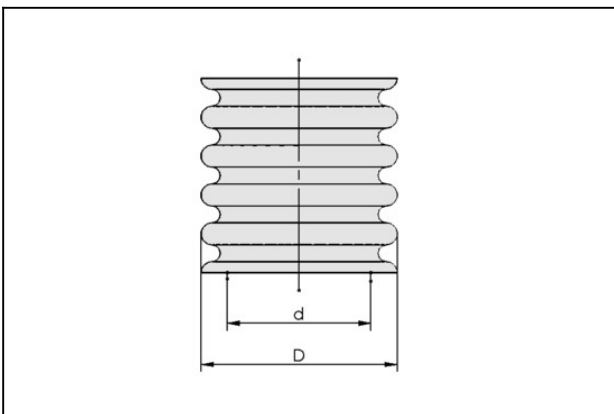

Vacuum hose

VSL 33-25 PU-DS-AS

Part no.:10.07.09.00051

<https://www.schmalz.com/10.07.09.00051>

Homepage > Vacuum Technology for Automation > Vacuum Components > Filters and Connections > Hoses and Connectors > Vacuum /
Compressed Air Hoses VSL > VSL 33-25 PU-DS-AS

Hose for vacuum and compressed-air systems

External diameter D: 33 mm
Internal diameter d: 25 mm
Length (max): 20 m
Material: PU, wire spiral, antistat
Installation radius (min): 20 mm
Colour: Transparent
Pressure range (operating pressure):
-1.00 ... 3.86 bar
Ambient temperature: -40 ... 90 °C

Design Data

Attribute	Value
d	25 mm
D	33 mm

Technical Data

Attribute	Value
Hose type	33-25
Pressure range (operating pressure)	-0,95 ... 4,00 bar

Vacuum hose

VSL 33-25 PU-DS-AS

Part no.:10.07.09.00051

<https://www.schmalz.com/10.07.09.00051>

Part no.10.08.03.00166

Hose sleeve

Thread G1: G3/4"-M

Internal hose diameter: 25 mm

Material: Brass

Surface: nickel plated

X-ON Electronics

Largest Supplier of Electrical and Electronic Components