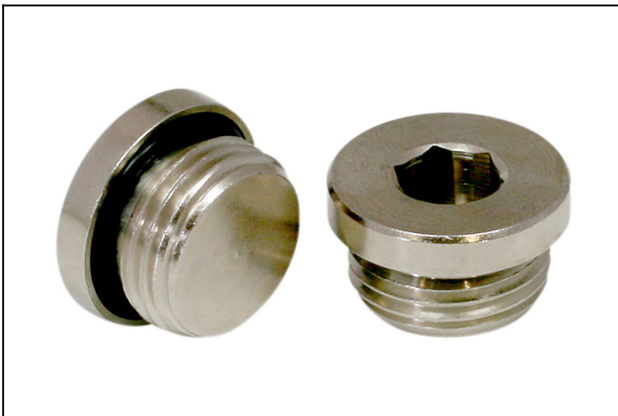

Compressed Air Distributors VTR > VTR G3/8-IG 9xG1/4

Vacuum/compressed-air distributor

Inlet: G3/8"-F
 Outlets: 9 x thread G1/4"-F
 Length L: 116 mm
 Width B: 40 mm
 Height H: 25 mm

Design Data

| Attribute | Value |
|-------------------|--------------------|
| Distribution type | 9 x thread G1/4"-F |
| B | 40 mm |
| d | 6.5 mm |
| G1 | G3/8"-IG |
| G2 | G1/4"-F |
| H | 25 mm |
| L | 116 mm |
| L1 | 58 mm |
| LG1 | 12.5 mm |
| LG2 | 10.5 mm |
| Y1 | 27 mm |

Distributor

VTR G3/8-IG 9xG1/4

Part no.:10.09.03.00054

<https://www.schmalz.com/10.09.03.00054>

Technical Data

| Attribute | Value |
|-----------|-------|
| Weight | 240 g |

Accessories

VRS-SB G1/4-AG ISKT O-Ring

Part no.10.08.06.00044

Sealing screw with collar

Thread G1: G1/4"-M

Material: Brass

Surface: nickel plated

VRS-SB G3/8-AG ISKT O-Ring

Part no.10.08.06.00045

Sealing screw with collar

Thread G1: G3/8"-M

Material: Brass

Surface: nickel plated

X-ON Electronics

Largest Supplier of Electrical and Electronic Components

Click to view similar products for [Bench Top Tools](#) category:

Click to view products by [SCHMALZ](#) manufacturer: