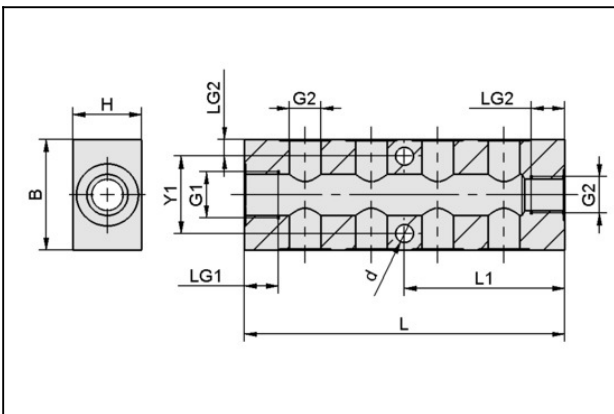

Distributor

VTR G3/8-IG 9xG1/4

Part no.:10.09.03.00054

<https://www.schmalz.com/10.09.03.00054>

Homepage > Vacuum Technology for Automation > Vacuum Components > Filters and Connections > Vacuum Distributors > Vacuum /

Compressed Air Distributors VTR > VTR G3/8-IG 9xG1/4

Vacuum/compressed-air distributor

Inlet: G3/8"-F
 Outlets: 9 x thread G1/4"-F
 Length L: 116 mm
 Width B: 40 mm
 Height H: 25 mm

Design Data

| Attribute | Value |
|-------------------|--------------------|
| Distribution type | 9 x thread G1/4"-F |
| B | 40 mm |
| d | 6.5 mm |
| G1 | G3/8"-IG |
| G2 | G1/4"-F |
| H | 25 mm |
| L | 116 mm |
| L1 | 58 mm |
| LG1 | 12.5 mm |
| LG2 | 10.5 mm |
| Y1 | 27 mm |

Distributor

VTR G3/8-IG 9xG1/4

Part no.:10.09.03.00054

<https://www.schmalz.com/10.09.03.00054>

Technical Data

| Attribute | Value |
|-----------|-------|
| Weight | 240 g |

Accessories

VRS-SB G1/4-AG ISKT O-Ring

Part no.10.08.06.00044

Sealing screw with collar

Thread G1: G1/4"-M

Material: Brass

Surface: nickel plated

VRS-SB G3/8-AG ISKT O-Ring

Part no.10.08.06.00045

Sealing screw with collar