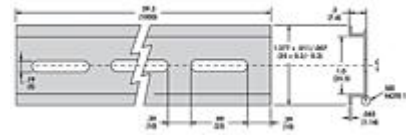

Extruded Aluminum DIN Rail, 39.37" (1000 mm)

The 16-700DIN is produced from high strength extruded aluminum and is designed to be a direct replacement for standard 35mm wide DIN rails.

This Item is Normally Stocked

SPECIFICATIONS

Function	DIN Rail
----------	----------

X-ON Electronics

Largest Supplier of Electrical and Electronic Components

Click to view similar products for [Relay Sockets & Fixings](#) category:

Click to view products by [Schneider](#) manufacturer: