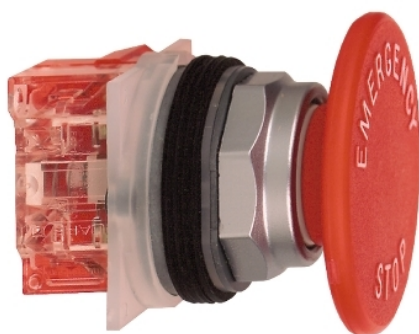

Product availability: Non-Stock - Not normally stocked in distribution facility

Main

Range of product	Harmony 9001K
Product or component type	Push-button
Device short name	K
Operator additional information	Full guard in plastic

Complementary

Bezel material	Chromium plated metal
Mounting diameter	1.18 in (30 mm)
Light source	Without
Light block supply	Without supply
[Ie] rated operational current	10 A (AC-15) 10 A (DC-13)
Contact operation	Standard
Device presentation	Complete product