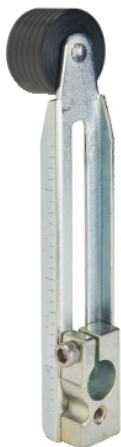

Product availability: Stock - Normally stocked in distribution facility

Main

Range of product	9007
Series name	Heavy duty
Product or component type	Limit switch lever
Device short name	9007C
Associated head	9007A 9007B 9007C 9007N 9007T10 9007T5
Associated complete product	9007AW 9007C
Movement of operating head	Rotary
Type of operator	Cast zinc spring return adjustable roller lever length: 0.88...4 in - offset: - -
Type of roller	1 nylon outside roller diameter: 0.63 in - width: 0.25 in
Type of approach	Lateral approach
Positive opening	Without

Complementary

Switch actuation	By 30° cam
Product weight	0.1 lb(US)

Environment

Ambient air temperature for operation	-20...185 °F
Ambient air temperature for storage	-20...185 °F
Environmental characteristic	Standard environment

Ordering and shipping details

Category	21493 - 9007 ARMS FOR AW,C
Discount Schedule	DS1
GTIN	00785901743422
Nbr. of units in pkg.	1
Package weight(Lbs)	0.10000000000000001
Returnability	Y
Country of origin	MX