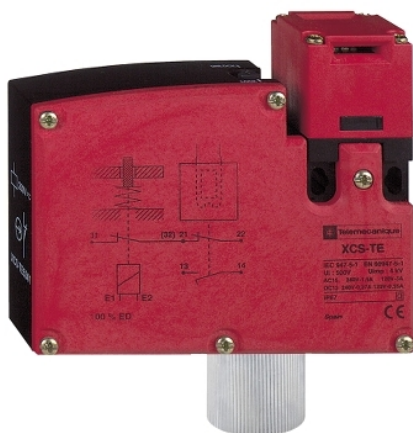

Product availability: Stock - Normally stocked in distribution facility

Main

Device short name	XCSTE
Enclosure type	Enclosure corrosion resistance indoor/outdoor Enclosure dust and damp proof indoor/outdoor

Complementary

Line Rated Current	6 A
[Us] rated supply voltage	24 V
Actuator	Key
Contact operation	Slow-break, break before make
Contacts type and composition	1 NO + 1 NC
Depth	1.3 in
Electromagnet interlocking	Locking on energisation and unlocking on de-energisation of solenoid
Enclosure material	Plastic
Height	3.67 in
Locking options description	With interlocking, locking by solenoid With locking of actuator, unlocking by key operated lock
Number of poles	2
Permissible voltage	<= 300 V AC

Environment

Ambient air temperature for operation	-13...140 °F
IP degree of protection	IP67
NEMA degree of protection	NEMA 4/4X/12

Ordering and shipping details

Category	22411 - LIMIT SWITCHES,IEC,XCKJ
Discount Schedule	T
GTIN	00785901326809
Nbr. of units in pkg.	1
Package weight(Lbs)	1.1000000000000001
Returnability	Y
Country of origin	FR