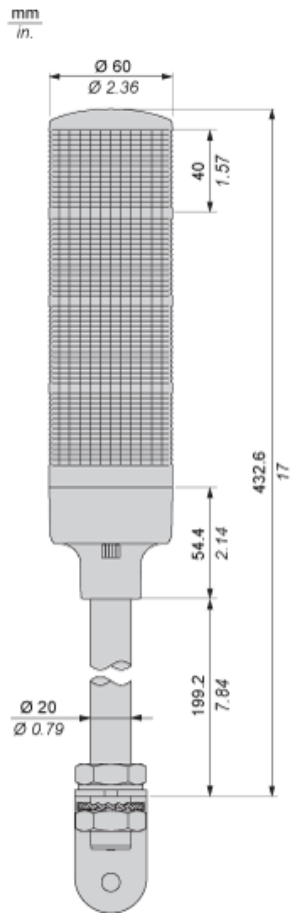

Product data sheet

Specifications

Monolithic tower lights, Harmony XVG, 60mm, red orange green blue, steady light, aluminium tube mounting and L bracket, IP23, 24V AC/DC

XVGB4

Main

Range of product	Harmony XVG
Product or component type	Complete pre-wired monolithic tower light
Beacon or indicator bank unit type	4 illuminated units
Material	PC (UL94 V-2): globe ABS (UL94HB): tube body Aluminium: tube
Mounting diameter	60 mm
Component name	XVG
Device mounting	Tube with L bracket
Light source	LED steady red LED steady green LED steady amber LED steady blue
Light block color	Red/orange/green/blue
Indicator bank base type	Base without buzzer

Package 2 Height	30.000 cm
------------------	-----------

Package 2 Width	40.000 cm
-----------------	-----------

Package 2 Length	60.000 cm
------------------	-----------

Package 2 Weight	4.898 kg
------------------	----------

Contractual warranty

Warranty	18 months
----------	-----------

Dimensions

Mounting

- (1) Thickness +10 mm/0.39 in
- (2) Hexagon Nut
- (3) Washer

Wiring

- (1) "ON" for lighting and/or applying continuous sound.
- (2) Fuse (rated current: 0.5 A)
- RD : Red
- YE : Yellow
- GR : Green
- BU : Blue
- OR : Orange
- BK : Black