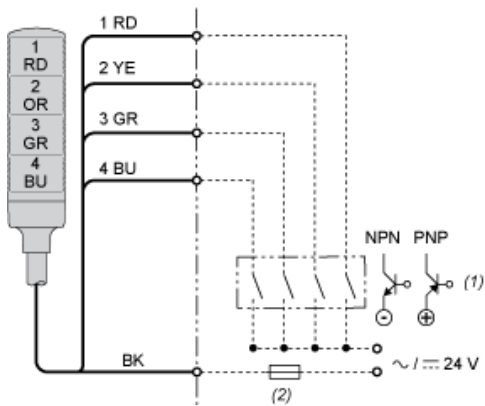

Product data sheet

Specifications

Monolithic tower lights, Harmony XVG, 60mm, red orange green blue, steady light, aluminium tube mounting and L bracket, IP23, 24V AC/DC

XVGB4

Main

Range of product	Harmony XVG
Product or component type	Complete pre-wired monolithic tower light
Beacon or indicator bank unit type	4 illuminated units
Material	PC (UL94 V-2): globe ABS (UL94HB): tube body Aluminium: tube
Mounting diameter	60 mm
Component name	XVG
Device mounting	Tube with L bracket
Light source	LED steady red LED steady green LED steady amber LED steady blue
Light block color	Red/orange/green/blue
Indicator bank base type	Base without buzzer

Contractual warranty

Warranty	18 months
----------	-----------

Dimensions

Mounting

- (1) Thickness +10 mm/0.39 in
- (2) Hexagon Nut
- (3) Washer

Wiring

- (1) "ON" for lighting and/or applying continuous sound.
- (2) Fuse (rated current: 0.5 A)
- RD : Red
- YE : Yellow
- GR : Green
- BU : Blue
- OR : Orange
- BK : Black