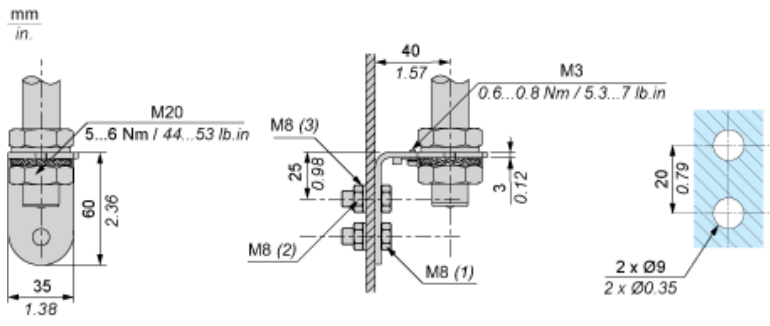

Contractual warranty

Warranty	18 months
----------	-----------

Dimensions

Mounting

- (1) Thickness +10 mm/0.39 in
- (2) Hexagon Nut
- (3) Washer

Wiring

- (1) "ON" for lighting and/or applying continuous sound.
- (2) Fuse (rated current: 0.5 A)
- RD : Red
- YE : Yellow
- GR : Green
- BU : Blue
- OR : Orange
- BK : Black