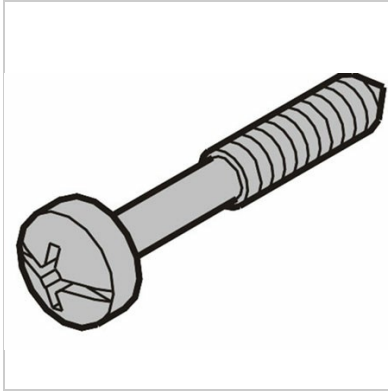

SCHROFF

Project - 0 Item(s)

MY PROJECT LIST

- PRODUCTS
- APPLICATIONS
- INDUSTRIES
- NEW PRODUCTS
- CONFIGURATORS
- Products ▾
- Search
-

Home > Collar screw, cross recess/slotted (M2.5x12.3), stainless steel

Collar screw, cross recess/slotted (M2.5x12.3), stainless steel

SCHROFF

Catalog Number: 21101-906

[Back To Product](#)

- Collar screw
- For mounting partial width front panels if double T threaded inserts are used
- Auch für europacPRO und ratiopacPRO
- For europacPRO and ratiopacPRO

Accessories:

Collar screw

Product family:

Front Panels

Technical Data

Length mm	12.3
Material	Stainless steel
Dimension [mm]	M2.5 x 12.3
Qty	PU 100 pieces
Finish	V2A
Description	Pozidrive

Select product specifications before modifying or adding to project list or requesting a quote.