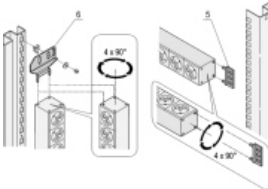

10" socket strip 1 U, SCHUKO

Part no.: 60110-201

Features:

- Socket strip with 4 SCHUKO socket inserts
- Mounting height 1 U, 10" mounting dimensions
- Connection lead 2 m with SCHUKO / UTE connector / plug
- For installation sockets can be turned in all four directions (in 90° increments)
- Assembly horizontal and vertical possible
- 230 V, 16 A
- According to DIN 41494, DIN 57620, VDE 0620

Add to basket

Technical information:

Description

10" socket strip 1 U, SCHUKO

Downloads:

data sheet (PDF) ([Log in](#) Required)**Customised socket strips**

To gain access to the additional information you must [Log in](#).
If you do not yet have a user name, you may [Register here](#).

Delivery comprises: assembled

Item	Qty	Description
1	1	Al extrusion, 1 U, anodised, for socket inserts
2	4	SCHUKO socket inserts (35° rotated, PA, RAL 703 5)
3	2	Endpiece, PA, RAL 7035
4	1	Connecting cable, black, 2 m, 05VV-F 3G 1.5 mm ² , with SCHUKO/UTE plug, PVC, encapsulated
5	2	Mounting angle, PA, RAL 7035