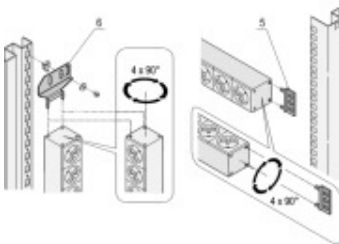

SCHUKO socket strip

Part no.: 60110-202

Features:

- Socket strip with 9 SCHUKO socket inserts
- Mounting height 1 U, 19" mounting dimension
- Connection lead 2 m with SCHUKO / UTE connector / plug
- For installation sockets can be turned in all four directions (in 90° increments)
- Assembly horizontal and vertical possible
- 230 V, 16 A
- According to DIN 41494, DIN 57620, VDE 0620

Technical information:

Description	Socket inserts	Height	Length	Length	Depth
SCHUKO - Standard without functional element, 19"	9	1 U	19" Inch	438.5 mm	44 mm

Downloads:

[data sheet \(PDF\)](#) ([Log in](#) Required)

[Customised socket strips](#)

To gain access to the additional information you must [Log in](#).
If you do not yet have a user name, you may [Register here](#).

Delivery comprises: assembled

Item	Qty	Description
1	1	Al extrusion, 1 U, anodised, for socket inserts
2	9	SCHUKO socket inserts (35° rotated, PA, RAL 7035)
3	2	Endpiece, PA, RAL 7035
4	1	Connecting cable, black, 2 m, 05VV-F 3G 1.5 mm ² , with SCHUKO/UTE plug, PVC, encapsulated
5	2	Mounting angle, PA, RAL 7035