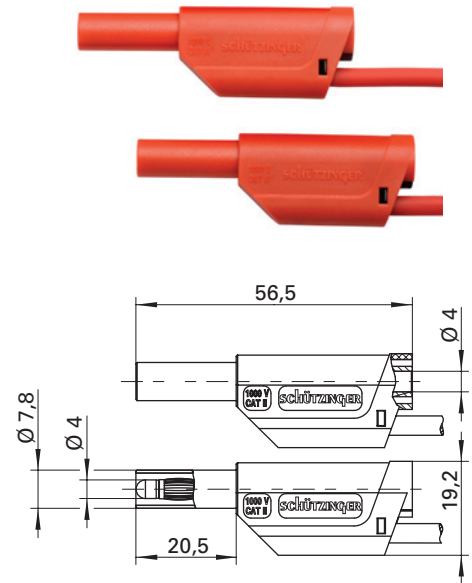

- wie oben, jedoch Kontaktteile **vergoldet**
- **Farben** siehe Tabelle

Measuring lead

- 2 safety lamella-basket plugs crimped on highlyflexible double insulated PVC-lead 2.5 mm²

Order No.

VSFK 5000/2.5/..(length)/..(colour)

- lead 2,5 mm²
with tension relief
PVC double insulated
- contact parts **nickel-plated**
- sleeves PA 6.6 (Polyamid)
- **colours** see table

Order No.

VSFK 5001/2.5/..(length)/..(colour)

- as above contact parts **gold-plated**
- **colours** see table