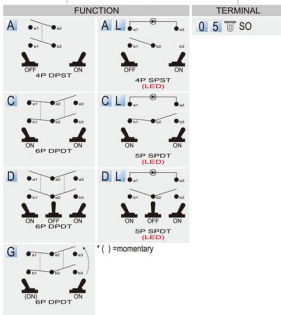

R13-405

Rating

10A 125V AC
6A 250V AC

Contact resistance

50mΩ Max

Insulation resistance

DC 500V 100MΩ Min

Dielectric strength

AC 1500V 1 minute

Cut-out

5 mm max

FEATURES

- MATERIAL: Frame is nylon (UL flame: 94V-2). Base is PBT (UL flame: 94V-0). Terminals are silver plated brass.
- LED indicator on the top of lever. (AL, CL, DL type only). LED available with red, amber, green, blue and white colors.

R13-405