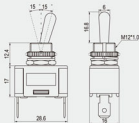

R13-416

Plastic Housing