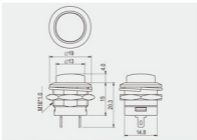

R13-507

Screw Type

Rating

6A 125V AC
3A 250V AC

Contact resistance

50mΩ Max

Insulation resistance

DC 500V 100MΩ Min

Dielectric strength

AC 1000V 1 minute