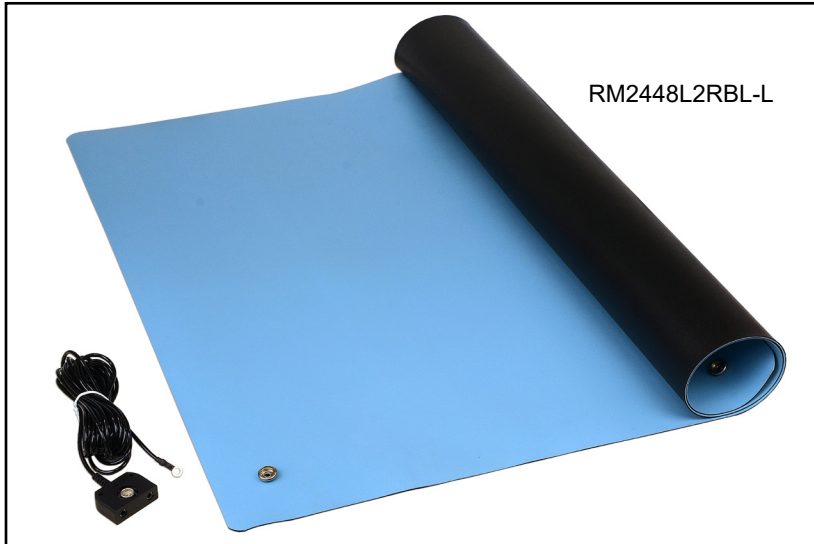

Ultra-R2 Dissipative Rubber Table Mat

Meets ANSI/ESD S20.20 worksurface required limit (and recommendation of ANSI/ESD S4.1) tested per ANSI/ESD S4.1 and ESD TR53. Resistance to solvents, hot solder and soldering irons makes the Ultra-R2 Dissipative Rubber Table Mat a versatile static-safe worksurface. Electrical performance is accomplished by using a two-layer combination of top color static dissipative and bottom black conductive rubber materials. Compatible with Constant Monitors. Available in rolls, mats and mats with ground cord.

Properties	Typical Value	Test Method
Thickness*	0.064" (1.6 mm)	
Color*	Blue	
Resistance		
Surface to Ground (Rtg)	1 x 10 ⁶ to < 1 x 10 ⁹ ohms	ANSI/ESD S4.1
Surface to Surface (Rtt)	1 x 10 ⁶ to < 1 x 10 ⁹ ohms	ANSI/ESD S4.1
Tolerance	Width +/- 0.250" Length +/- 0.250"	

- 1 Table Mat, size as specified
- 2 Female 3/8" Snaps (Snaps installed on long side of mat)

*Includes 1/2" radius corners

Table Mat Kit Item Numbers

Size	Blue
*24" x 48" (0.6 m x 1.2 m)	RM2448L2RBL-L

Table Mat Kit Includes:

- 1 Table Mat, size as specified
- 1 [LPCGC151M](#) 15' (4.6 m) Ground Cord
- 2 Female 3/8" Snaps (Snaps installed on long side of mat)

*Includes 1/2" radius corners

Roll Item Numbers

Size	Blue
2' x 50' (0.6 m x 15.2 m)	RM24600L2RBL
2.5' x 50' (0.8 m x 15.2 m)	RM30600L2RBL
3' x 50' (0.9 m x 15.2 m)	RM36600L2RBL
4' x 50' (1.2 m x 15.2 m)	RM48600L2RBL