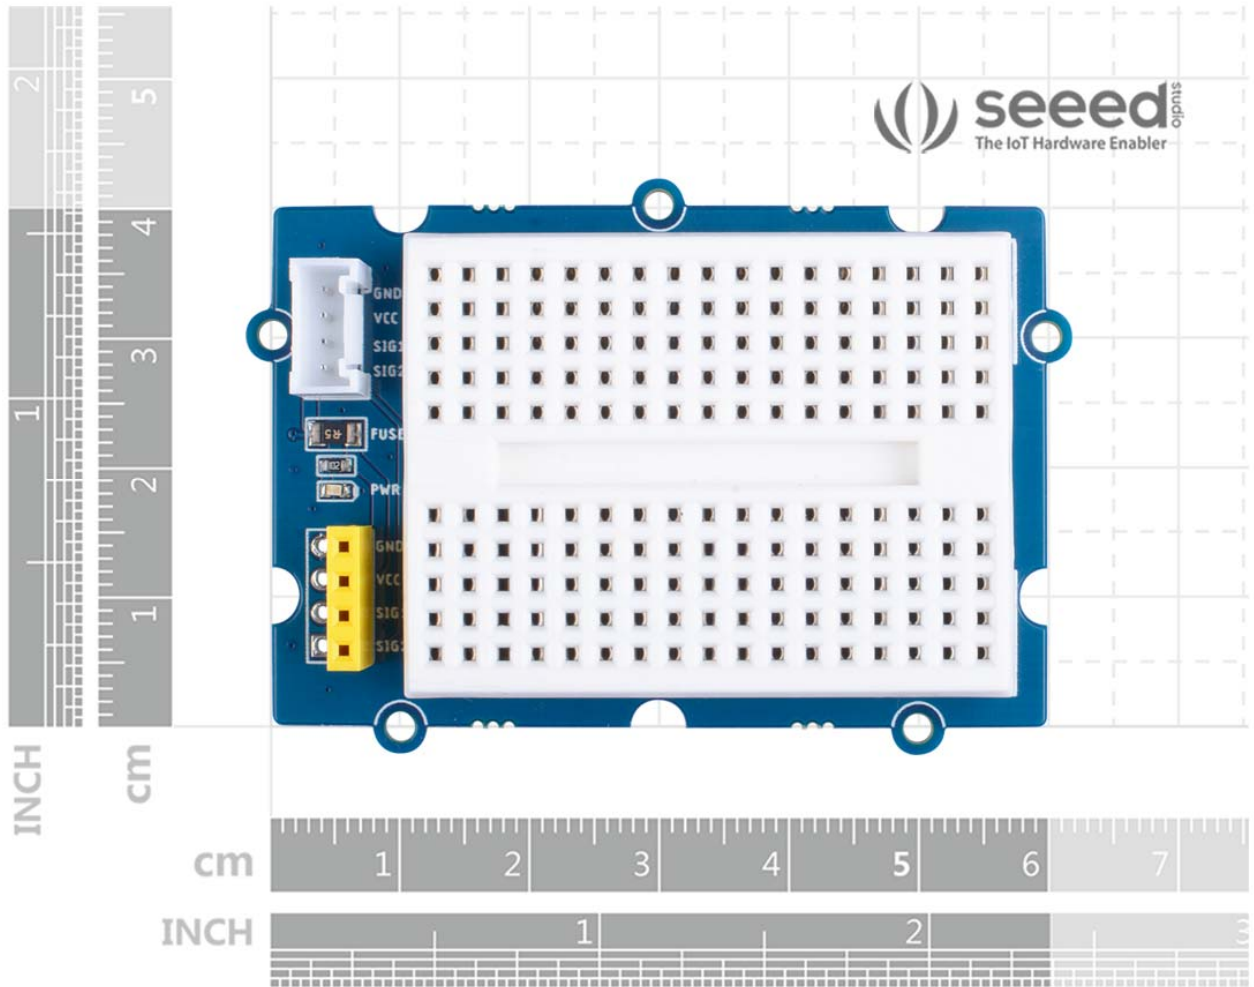

The breadboard has metal strips underneath the board and then connect the holes on the top of the board. The layout of the metal strips can be seen below:

Grove - Breadboard metal strips

Note

We've Released the [Grove Selection Guide](#) and hope to help you find the Grove suit you best

Features

- On-board Grove port to enable plug-and-play connectivity
- On-board Dupont connector for easy prototyping
- On-board resettable fuse (PTC) for protection: 500mA max current
- On-board Power LED to show the working status
- Standard Grove size: 40*60mm

Pinout

Grove - Breadboard pinout

Partlist

Part name	Quantity
Grove - Breadboard	1
Grove cable	1
4 pin Male Header	1

Demo Photos

You can click the photos to view the clear original files.

ECCN/HTS

ECCN	EAR99
HSCODE	8517709000
USHSCODE	85177000
UPC	