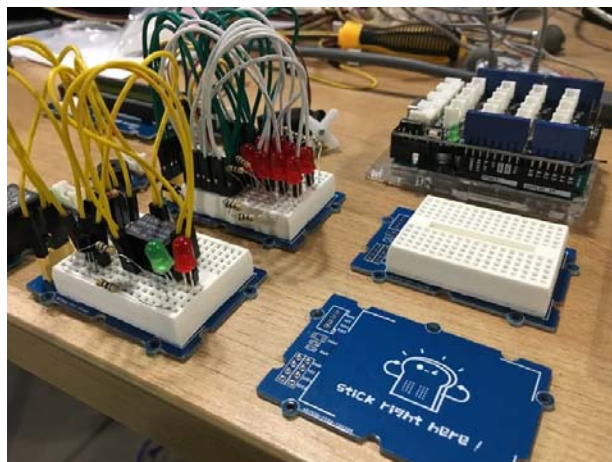

You will be able to build your module by leveraging the Grove port on-board and be able to use this with main controller boards such as:

- Seeeduino/Arduino
- Seeed Studio BeagleBone Green
- LinkIt One

The breadboard has metal strips underneath the board and then connect the holes on the top of the board. The layout of the metal strips can be seen below:

Grove - Breadboard metal strips

Note

We've Released the [Grove Selection Guide](#) and hope to help you find the Grove suit you best

Features

- On-board Grove port to enable plug-and-play connectivity
- On-board Dupont connector for easy prototyping
- On-board resettable fuse (PTC) for protection: 500mA max current
- On-board Power LED to show the working status
- Standard Grove size: 40*60mm

Pinout

Grove - Breadboard pinout

Partlist

Part name	Quantity
Grove - Breadboard	1
Grove cable	1
4 pin Male Header	1

Demo Photos

You can click the photos to view the clear original files.

ECCN/HTS

ECCN	EAR99
HSCODE	8517709000
USHSCODE	85177000
UPC	