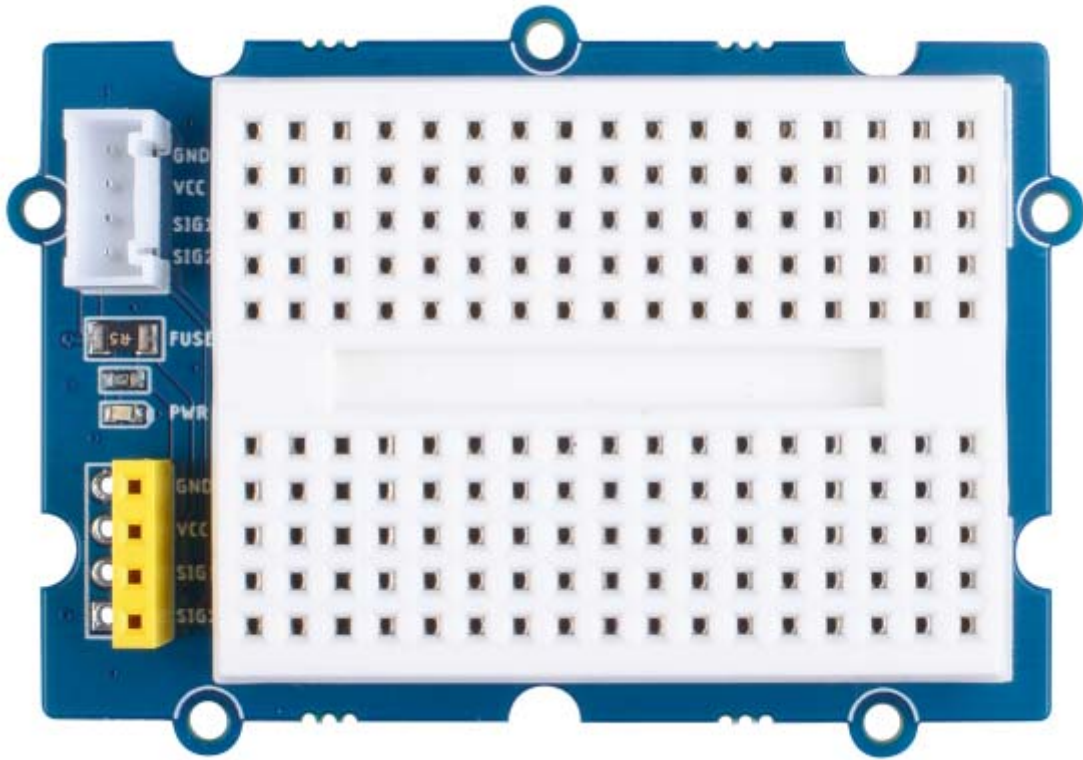

Pinout

Grove - Breadboard pinout

Partlist

Part name	Quantity
Grove - Breadboard	1
Grove cable	1
4 pin Male Header	1