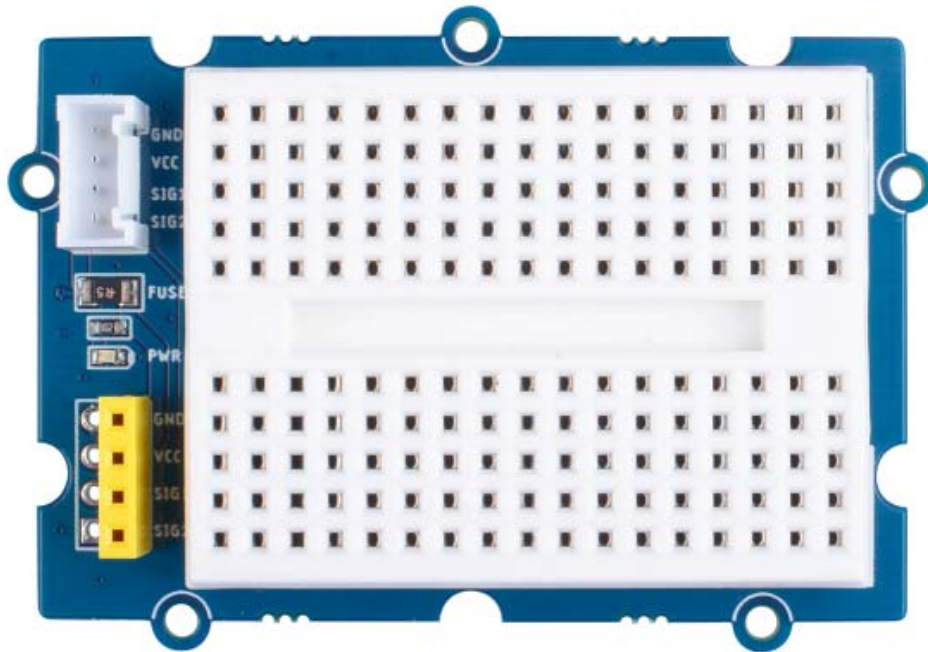

Grove - Breadboard

SKU 103020232

This breadboard comes in combination with a PCB board. So, for the very first time, this will allow you to build your very own Grove – module

The Grove ecosystem has been evolving since the introduction of it and now we are proud to bring you the Grove – Breadboard!

This product is so unique when compared with our other products because this is not a module, not a shield, not a Hat but a breadboard! Not just a boring breadboard, but something more than that!

This breadboard comes in combination with a PCB board. So, for the very first time, this will allow you to build your very own Grove – module, and therefore will take you to a whole new level of creativity!

The breadboard has metal strips underneath the board and then connect the holes on the top of the board. The layout of the metal strips can be seen below:

Grove - Breadboard metal strips

Note

We've Released the [Grove Selection Guide](#) and hope to help you find the Grove suit you best

Features

- On-board Grove port to enable plug-and-play connectivity
- On-board Dupont connector for easy prototyping
- On-board resettable fuse (PTC) for protection: 500mA max current
- On-board Power LED to show the working status
- Standard Grove size: 40*60mm