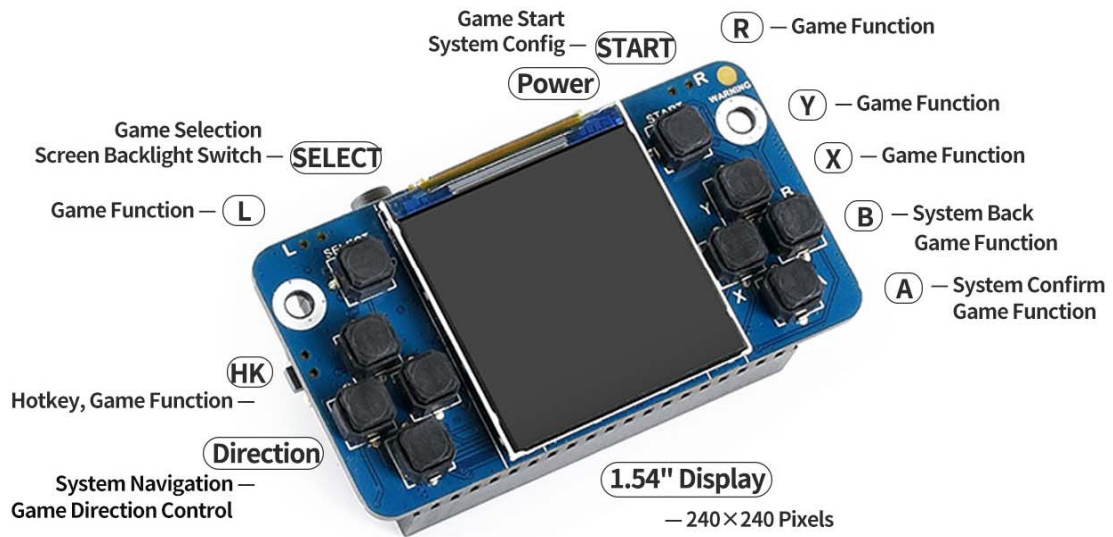

Tiny GamePi15 Designed for Raspberry Pi, Good Match for the Zero

SKU 103990485

Tiny GamePi15 is a game console designed for Raspberry Pi and it is in the extremely compact size, tailored for the Raspberry Pi Zero and Raspberry Pi Zero W.

Description

Tiny GamePi15 is a game console designed for Raspberry Pi and it is in the extremely compact size, tailored for the Raspberry Pi Zero and Raspberry Pi Zero W. The display of this GamePi15 is 1.54 inches with the resolution of 240x240. It also includes an onboard speaker and earphone jack which would play the old game music and remind your childhood joy. You can charge it with a lithium battery, so have fun anytime anywhere.

Features

- 1.54inch screen, 240×240 resolution
- Compatible with Raspberry Pi Zero/Zero W/Zero WH/B+/2B/3B/3B+
- Integrates battery charge circuitry, powered from a 14500 lithium battery (NOT included), plays anywhere anytime
- Battery capacity indicator
- Onboard speaker and earphone jack, listen to the familiar BGM from the old days
- Onboard volume knob, adjust the volume according to a specific game, better experience

Keys/Display Introduction

- Game function keys vary according to the specific game

What's on Board

- **Raspberry Pi GPIO connector**
- **8205 reverse protection chip**
- **XB8777A overcharge/discharge protection chip**
- **14500 battery**
- **Volume adjustment knob**
- **Earphone jack**
- **Speaker**
- **USB charge port:** charge the battery by connecting the 5V power adapter
- **Power switch**
- **Game function keys**
- **Battery reverse warning indicator:** light up when the battery is reversed
- **Battery capacity indicators:** 4x LEDs for indicating the remaining battery life or charge status