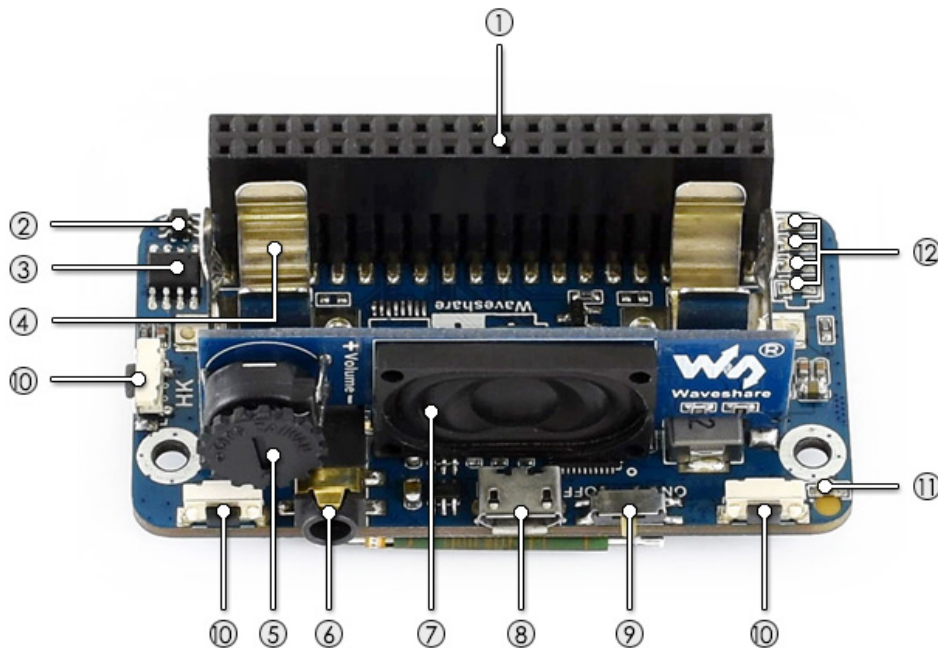

Tiny GamePi15 Designed for Raspberry Pi, Good Match for the Zero

SKU 103990485

Tiny GamePi15 is a game console designed for Raspberry Pi and it is in the extremely compact size, tailored for the Raspberry Pi Zero and Raspberry Pi Zero W.

Description

Tiny GamePi15 is a game console designed for Raspberry Pi and it is in the extremely compact size, tailored for the Raspberry Pi Zero and Raspberry Pi Zero W. The display of this GamePi15 is 1.54 inches with the resolution of 240x240. It also includes an onboard speaker and earphone jack which would play the old game music and remind your childhood joy. You can charge it with a lithium battery, so have fun anytime anywhere.

Features

- 1.54inch screen, 240×240 resolution
- Compatible with Raspberry Pi Zero/Zero W/Zero WH/B+/2B/3B/3B+
- Integrates battery charge circuitry, powered from a 14500 lithium battery (NOT included), plays anywhere anytime
- Battery capacity indicator
- Onboard speaker and earphone jack, listen to the familiar BGM from the old days
- Onboard volume knob, adjust the volume according to a specific game, better experience

Keys/Display Introduction

- Game function keys vary according to the specific game

What's on Board

- **Raspberry Pi GPIO connector**
- **8205 reverse protection chip**
- **XB8777A overcharge/discharge protection chip**
- **14500 battery**
- **Volume adjustment knob**
- **Earphone jack**
- **Speaker**
- **USB charge port:** charge the battery by connecting the 5V power adapter
- **Power switch**
- **Game function keys**
- **Battery reverse warning indicator:** light up when the battery is reversed
- **Battery capacity indicators:** 4x LEDs for indicating the remaining battery life or charge status