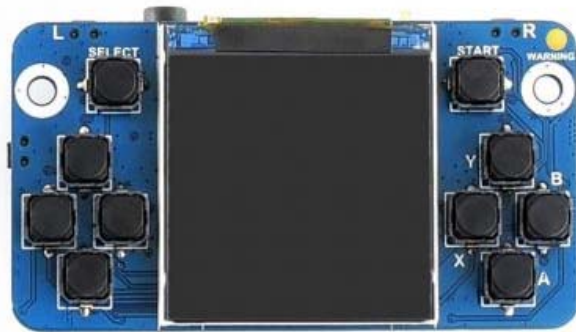

Tiny GamePi15 Designed for Raspberry Pi, Good Match for the Zero

SKU 103990485

Tiny GamePi15 is a game console designed for Raspberry Pi and it is in the extremely compact size, tailored for the Raspberry Pi Zero and Raspberry Pi Zero W.

Description

Tiny GamePi15 is a game console designed for Raspberry Pi and it is in the extremely compact size, tailored for the Raspberry Pi Zero and Raspberry Pi Zero W. The display of this GamePi15 is 1.54 inches with the resolution of 240x240. It also includes an onboard speaker and earphone jack which would play the old game music and remind your childhood joy. You can charge it with a lithium battery, so have fun anytime anywhere.

Keys/Display Introduction

- Game function keys vary according to the specific game

What's on Board

- **Raspberry Pi GPIO connector**
- **8205 reverse protection chip**
- **XB8777A overcharge/discharge protection chip**
- **14500 battery**
- **Volume adjustment knob**
- **Earphone jack**
- **Speaker**
- **USB charge port:** charge the battery by connecting the 5V power adapter
- **Power switch**
- **Game function keys**
- **Battery reverse warning indicator:** light up when the battery is reversed
- **Battery capacity indicators:** 4x LEDs for indicating the remaining battery life or charge status

Dimensions

Unit:mm

Part List

- GamePi15 x1
- Screws pack x1
- Screwdriver x1

ECCN/HTS

HSCODE	8543909000
UPC	

X-ON Electronics

Largest Supplier of Electrical and Electronic Components