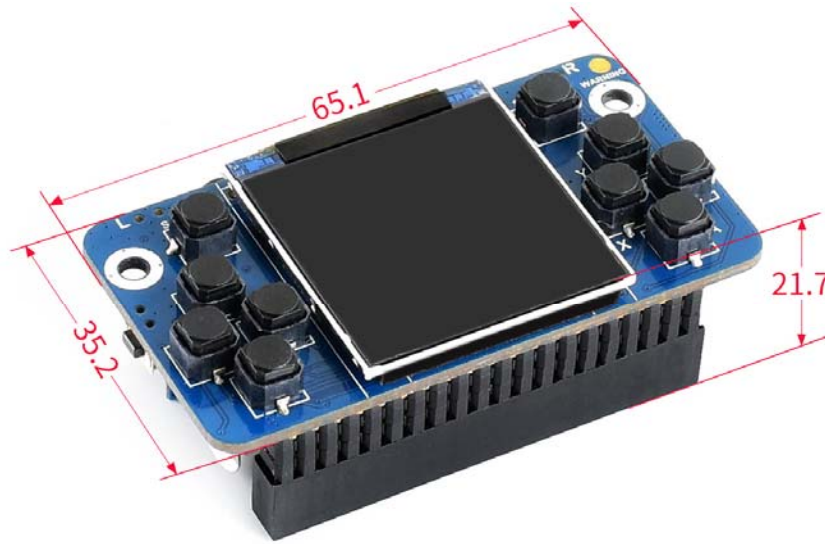

Description

Tiny GamePi15 is a game console designed for Raspberry Pi and it is in the extremely compact size, tailored for the Raspberry Pi Zero and Raspberry Pi Zero W. The display of this GamePi15 is 1.54 inches with the resolution of 240x240. It also includes an onboard speaker and earphone jack which would play the old game music and remind your childhood joy. You can charge it with a lithium battery, so have fun anytime anywhere.

Features

- 1.54inch screen, 240×240 resolution
- Compatible with Raspberry Pi Zero/Zero W/Zero WH/B+/2B/3B/3B+
- Integrates battery charge circuitry, powered from a 14500 lithium battery (NOT included), plays anywhere anytime
- Battery capacity indicator
- Onboard speaker and earphone jack, listen to the familiar BGM from the old days
- Onboard volume knob, adjust the volume according to a specific game, better experience

Keys/Display Introduction

- Game function keys vary according to the specific game

What's on Board

- **Raspberry Pi GPIO connector**
- **8205 reverse protection chip**
- **XB8777A overcharge/discharge protection chip**
- **14500 battery**
- **Volume adjustment knob**
- **Earphone jack**
- **Speaker**
- **USB charge port:** charge the battery by connecting the 5V power adapter
- **Power switch**
- **Game function keys**
- **Battery reverse warning indicator:** light up when the battery is reversed
- **Battery capacity indicators:** 4x LEDs for indicating the remaining battery life or charge status

Dimensions

Unit:mm

Part List

- GamePi15 x1
- Screws pack x1
- Screwdriver x1

ECCN/HTS

HSCODE	8543909000
UPC	

X-ON Electronics

Largest Supplier of Electrical and Electronic Components