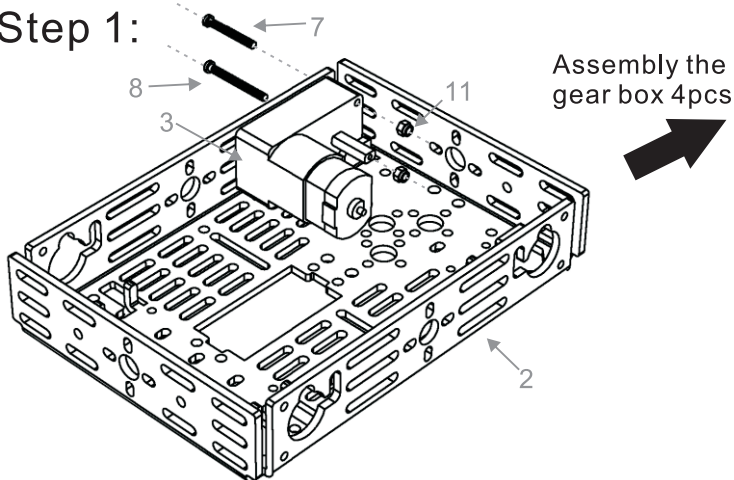

DG012-ATV Multi chassis_4WD kit (ATV version)

Parts list:

 <p>1 Aluminum chassis top 1pc</p>	 <p>2 Aluminum chassis bottom 1pc</p>	 <p>3 DC motor 4pcs</p>	 <p>4 Racing wheel 4pcs</p>	 <p>5 Distance holder M3*25 4pcs</p>
 <p>6 M3*8 flat-head screw 6pcs</p>	 <p>7 M2.5*20 screw 4pcs</p>	 <p>8 M2.5*25 screw 4pcs</p>	 <p>9 M3*22 screw with flange 4pcs</p>	 <p>10 M3*8 screw 8pcs</p>
 <p>11 M2.5 nylon nut 8pcs</p>	 <p>12 M3 nut 2pcs</p>	 <p>13 5*AA battery holder 1pc</p>	 <p>14 Spanner (M2.5 & M4) 1pc (M2 & M3) 1pc</p>	 <p>15 Screw driver 1pc</p>

Assembly Instructions:

Step 1:

Use the ruler to check the length of your screws .

Step 2:

Step 3:

Step 4:

Due to the wheel and metal shaft matching too tight and try to avoid scratch the wheel hub, we suggest to apply some lubricate on the metal shaft.

Use the ruler to check the length of your screws .

Finished

X-ON Electronics

Largest Supplier of Electrical and Electronic Components

Click to view similar products for [Seed Studio Accessories](#) category: