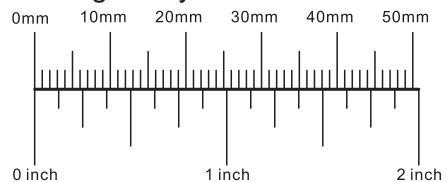

DG012-ATV Multi chassis_4WD kit (ATV version)

Parts list:

 <p>1 Aluminum chassis top 1pc</p>	 <p>2 Aluminum chassis bottom 1pc</p>	 <p>3 DC motor 4pcs</p>	 <p>4 Racing wheel 4pcs</p>	 <p>5 Distance holder M3*25 4pcs</p>
 <p>6 M3*8 flat-head screw 6pcs</p>	 <p>7 M2.5*20 screw 4pcs</p>	 <p>8 M2.5*25 screw 4pcs</p>	 <p>9 M3*22 screw with flange 4pcs</p>	 <p>10 M3*8 screw 8pcs</p>
 <p>11 M2.5 nylon nut 8pcs</p>	 <p>12 M3 nut 2pcs</p>	 <p>13 5*AA battery holder 1pc</p>	 <p>14 Spanner (M2.5 & M4) 1pc (M2 & M3) 1pc</p>	 <p>15 Screw driver 1pc</p>

Assembly Instructions:

Step 1:

Use the ruler to check the length of your screws .

Step 2:

Step 3:

Step 4:

Due to the wheel and metal shaft matching too tight and try to avoid scratch the wheel hub, we suggest to apply some lubricate on the metal shaft.