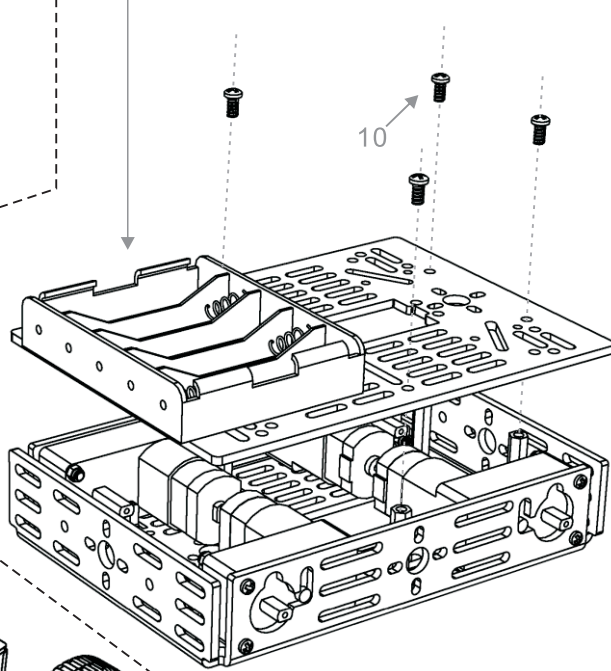

DG012-ATV Multi chassis_4WD kit (ATV version)

Parts list:

 <p>1 Aluminum chassis top 1pc</p>	 <p>2 Aluminum chassis bottom 1pc</p>	 <p>3 DC motor 4pcs</p>	 <p>4 Racing wheel 4pcs</p>	 <p>5 Distance holder M3*25 4pcs</p>
 <p>6 M3*8 flat-head screw 6pcs</p>	 <p>7 M2.5*20 screw 4pcs</p>	 <p>8 M2.5*25 screw 4pcs</p>	 <p>9 M3*22 screw with flange 4pcs</p>	 <p>10 M3*8 screw 8pcs</p>
 <p>11 M2.5 nylon nut 8pcs</p>	 <p>12 M3 nut 2pcs</p>	 <p>13 5*AA battery holder 1pc</p>	 <p>14 Spanner (M2.5 & M4) 1pc (M2 & M3) 1pc</p>	 <p>15 Screw driver 1pc</p>

Assembly Instructions:

Step 1:

Use the ruler to check the length of your screws .

Step 2:

Step 3:

Step 4:

Due to the wheel and metal shaft matching too tight and try to avoid scratch the wheel hub, we suggest to apply some lubricate on the metal shaft.

Use the ruler to check the length of your screws .

Finished

X-ON Electronics

Largest Supplier of Electrical and Electronic Components

Click to view similar products for [Seed Studio Accessories](#) category: