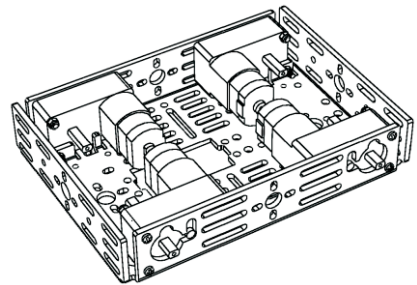

DG012-ATV Multi chassis_4WD kit (ATV version)

Parts list:

 <p>1 Aluminum chassis top 1pc</p>	 <p>2 Aluminum chassis bottom 1pc</p>	 <p>3 DC motor 4pcs</p>	 <p>4 Racing wheel 4pcs</p>	 <p>5 Distance holder M3*25 4pcs</p>
 <p>6 M3*8 flat-head screw 6pcs</p>	 <p>7 M2.5*20 screw 4pcs</p>	 <p>8 M2.5*25 screw 4pcs</p>	 <p>9 M3*22 screw with flange 4pcs</p>	 <p>10 M3*8 screw 8pcs</p>
 <p>11 M2.5 nylon nut 8pcs</p>	 <p>12 M3 nut 2pcs</p>	 <p>13 5*AA battery holder 1pc</p>	 <p>14 Spanner (M2.5 & M4) 1pc (M2 & M3) 1pc</p>	 <p>15 Screw driver 1pc</p>

Assembly Instructions:

Step 1:

Use the ruler to check the length of your screws .

Step 2:

Step 3:

Step 4:

Due to the wheel and metal shaft matching too tight and try to avoid scratch the wheel hub, we suggest to apply some lubricate on the metal shaft.

Use the ruler to check the length of your screws .

Finished

X-ON Electronics

Largest Supplier of Electrical and Electronic Components

Click to view similar products for [Seed Studio Accessories](#) category: