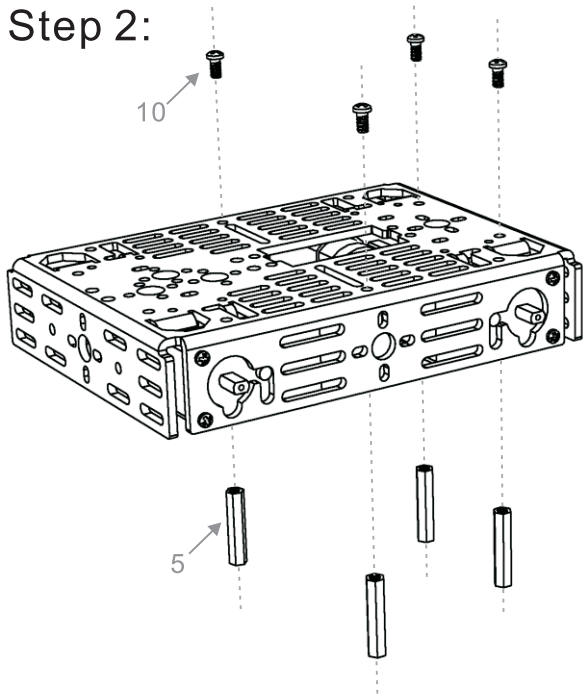

DG012-ATV Multi chassis_4WD kit (ATV version)

Parts list:

 <p>1 Aluminum chassis top 1pc</p>	 <p>2 Aluminum chassis bottom 1pc</p>	 <p>3 DC motor 4pcs</p>	 <p>4 Racing wheel 4pcs</p>	 <p>5 Distance holder M3*25 4pcs</p>
 <p>6 M3*8 flat-head screw 6pcs</p>	 <p>7 M2.5*20 screw 4pcs</p>	 <p>8 M2.5*25 screw 4pcs</p>	 <p>9 M3*22 screw with flange 4pcs</p>	 <p>10 M3*8 screw 8pcs</p>
 <p>11 M2.5 nylon nut 8pcs</p>	 <p>12 M3 nut 2pcs</p>	 <p>13 5*AA battery holder 1pc</p>	 <p>14 Spanner (M2.5 & M4) 1pc (M2 & M3) 1pc</p>	 <p>15 Screw driver 1pc</p>

Assembly Instructions:

Step 1:

Use the ruler to check the length of your screws .

Step 2:

Step 3:

Step 4:

Due to the wheel and metal shaft matching too tight and try to avoid scratch the wheel hub, we suggest to apply some lubricate on the metal shaft.

Use the ruler to check the length of your screws .

Finished

X-ON Electronics

Largest Supplier of Electrical and Electronic Components

Click to view similar products for [Seed Studio Accessories](#) category: