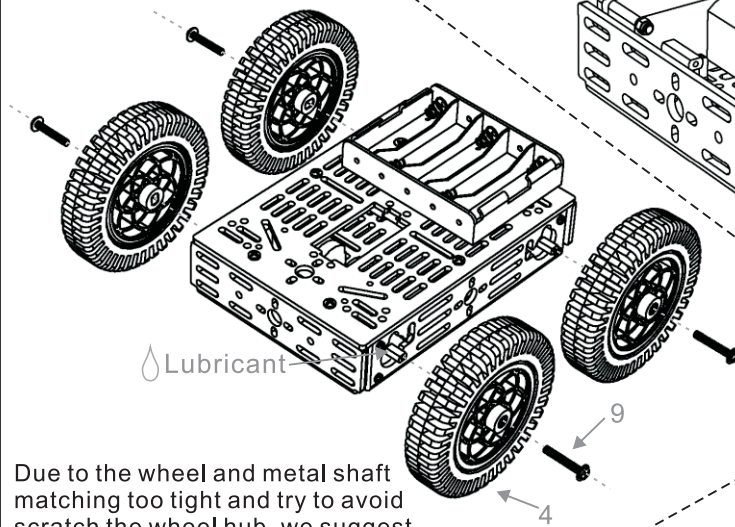

DG012-ATV Multi chassis_4WD kit (ATV version)

Parts list:

 <p>1 Aluminum chassis top 1pc</p>	 <p>2 Aluminum chassis bottom 1pc</p>	 <p>3 DC motor 4pcs</p>	 <p>4 Racing wheel 4pcs</p>	 <p>5 Distance holder M3*25 4pcs</p>
 <p>6 M3*8 flat-head screw 6pcs</p>	 <p>7 M2.5*20 screw 4pcs</p>	 <p>8 M2.5*25 screw 4pcs</p>	 <p>9 M3*22 screw with flange 4pcs</p>	 <p>10 M3*8 screw 8pcs</p>
 <p>11 M2.5 nylon nut 8pcs</p>	 <p>12 M3 nut 2pcs</p>	 <p>13 5*AA battery holder 1pc</p>	 <p>14 Spanner (M2.5 & M4) 1pc (M2 & M3) 1pc</p>	 <p>15 Screw driver 1pc</p>

Assembly Instructions:

Step 1:

Use the ruler to check the length of your screws .

Step 2:

Step 3:

Step 4:

Due to the wheel and metal shaft matching too tight and try to avoid scratch the wheel hub, we suggest to apply some lubricate on the metal shaft.

Use the ruler to check the length of your screws .

Finished

X-ON Electronics

Largest Supplier of Electrical and Electronic Components

Click to view similar products for [Seed Studio Accessories](#) category: