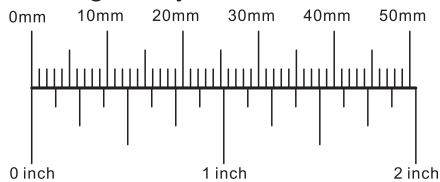

Due to the wheel and metal shaft matching too tight and try to avoid scratch the wheel hub, we suggest to apply some lubricate on the metal shaft.

Use the ruler to check the length of your screws .