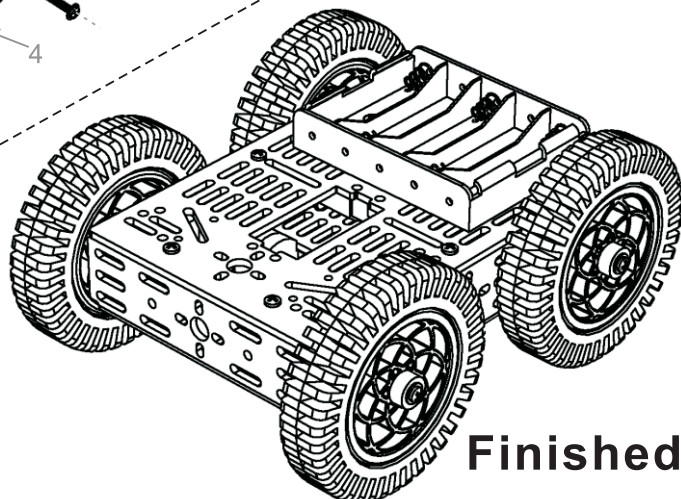

DG012-ATV Multi chassis_4WD kit (ATV version)

Parts list:

 <p>1 Aluminum chassis top 1pc</p>	 <p>2 Aluminum chassis bottom 1pc</p>	 <p>3 DC motor 4pcs</p>	 <p>4 Racing wheel 4pcs</p>	 <p>5 Distance holder M3*25 4pcs</p>
 <p>6 M3*8 flat-head screw 6pcs</p>	 <p>7 M2.5*20 screw 4pcs</p>	 <p>8 M2.5*25 screw 4pcs</p>	 <p>9 M3*22 screw with flange 4pcs</p>	 <p>10 M3*8 screw 8pcs</p>
 <p>11 M2.5 nylon nut 8pcs</p>	 <p>12 M3 nut 2pcs</p>	 <p>13 5*AA battery holder 1pc</p>	 <p>14 Spanner (M2.5 & M4) 1pc (M2 & M3) 1pc</p>	 <p>15 Screw driver 1pc</p>

Assembly Instructions:

Step 1:

Use the ruler to check the length of your screws .

Step 2:

Step 3:

Step 4:

Due to the wheel and metal shaft matching too tight and try to avoid scratch the wheel hub, we suggest to apply some lubricate on the metal shaft.

Use the ruler to check the length of your screws .

Finished

X-ON Electronics

Largest Supplier of Electrical and Electronic Components

Click to view similar products for [Seed Studio Accessories](#) category: