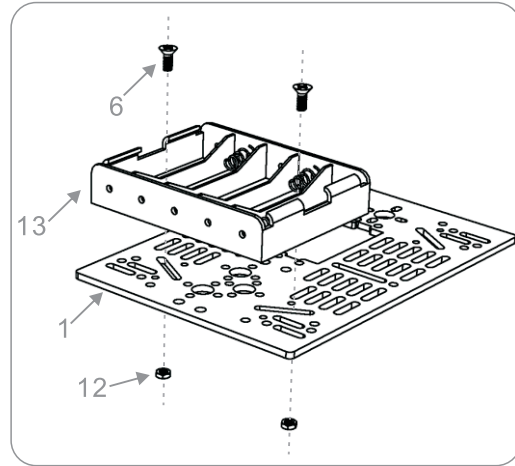

DG012-ATV Multi chassis_4WD kit (ATV version)

Parts list:

 <p>1 Aluminum chassis top 1pc</p>	 <p>2 Aluminum chassis bottom 1pc</p>	 <p>3 DC motor 4pcs</p>	 <p>4 Racing wheel 4pcs</p>	 <p>5 Distance holder M3*25 4pcs</p>
 <p>6 M3*8 flat-head screw 6pcs</p>	 <p>7 M2.5*20 screw 4pcs</p>	 <p>8 M2.5*25 screw 4pcs</p>	 <p>9 M3*22 screw with flange 4pcs</p>	 <p>10 M3*8 screw 8pcs</p>
 <p>11 M2.5 nylon nut 8pcs</p>	 <p>12 M3 nut 2pcs</p>	 <p>13 5*AA battery holder 1pc</p>	 <p>14 Spanner (M2.5 & M4) 1pc (M2 & M3) 1pc</p>	 <p>15 Screw driver 1pc</p>

Assembly Instructions:

Step 1:

Use the ruler to check the length of your screws .

Step 2:

Step 3:

Step 4:

Due to the wheel and metal shaft matching too tight and try to avoid scratch the wheel hub, we suggest to apply some lubricate on the metal shaft.

Use the ruler to check the length of your screws .

Finished

X-ON Electronics

Largest Supplier of Electrical and Electronic Components

Click to view similar products for [Seed Studio Accessories](#) category: