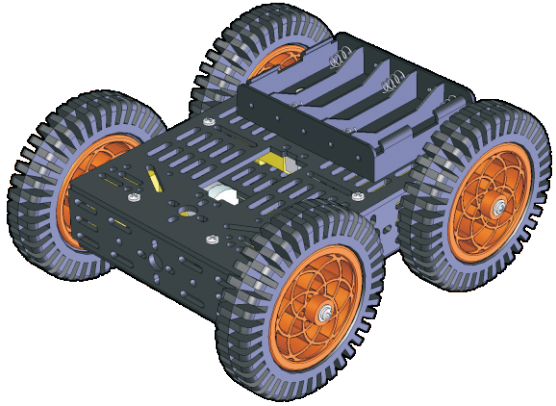

DG012-ATV Multi chassis_4WD kit (ATV version)

Parts list:

 <p>1 Aluminum chassis top 1pc</p>	 <p>2 Aluminum chassis bottom 1pc</p>	 <p>3 DC motor 4pcs</p>	 <p>4 Racing wheel 4pcs</p>	 <p>5 Distance holder M3*25 4pcs</p>
 <p>6 M3*8 flat-head screw 6pcs</p>	 <p>7 M2.5*20 screw 4pcs</p>	 <p>8 M2.5*25 screw 4pcs</p>	 <p>9 M3*22 screw with flange 4pcs</p>	 <p>10 M3*8 screw 8pcs</p>
 <p>11 M2.5 nylon nut 8pcs</p>	 <p>12 M3 nut 2pcs</p>	 <p>13 5*AA battery holder 1pc</p>	 <p>14 Spanner (M2.5 & M4) 1pc (M2 & M3) 1pc</p>	 <p>15 Screw driver 1pc</p>

Assembly Instructions:

Step 1:

Use the ruler to check the length of your screws .

Step 2:

Step 3:

Step 4:

Due to the wheel and metal shaft matching too tight and try to avoid scratch the wheel hub, we suggest to apply some lubricate on the metal shaft.