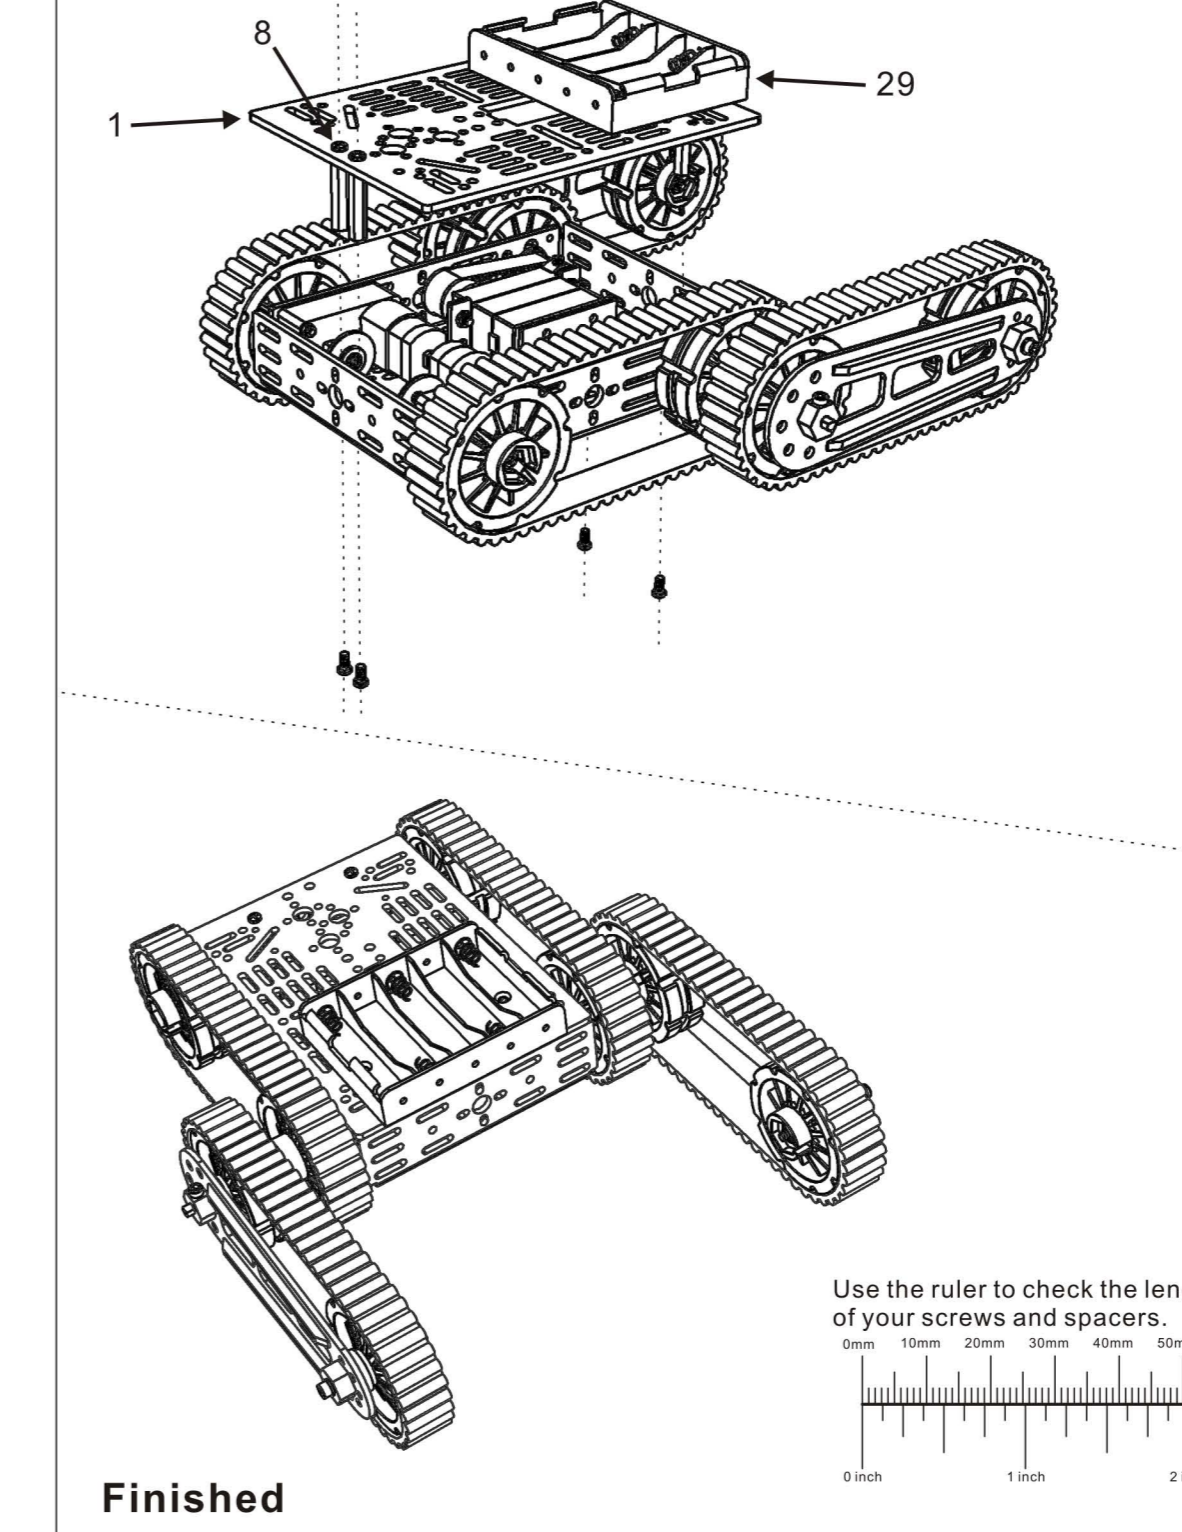

Multi Chassis Tank (rescue platform) DG012-RV

Parts list:

1 Aluminum chassis top 1pc	2 Aluminum chassis bottom 1pc	3 Φ4 kimi screw 2pcs	4 DC motor 2pcs
5 Track wheel 8pcs	6 Rubber belt 4pcs	7 M3*6 hex screw 2pcs	8 M3*8 round head screw 8pcs
9 Φ3 hex Φ4 hex 1pc	10 spanner (M2.5 & M4) 1pc	11 spanner (M2 & M3) 1pc	12 Distance holder M3*25 4pcs

13 M3*8 flat-head screw 8pcs	14 M3*35 screw 2pcs	15 M3*16 screw with flange 2pcs	16 M3 nyloc nut 2pcs
17 M3 washer (thin) 10pcs	18 M2.5*25 screw 2pcs	19 M2.5 nyloc screw 4pcs	20 M3 nut 4pcs
21 M3*8 screw with flange 4pcs	22 Φ3*10 spacer 2pcs	23 M2.5*20 screw 2pcs	24 Φ3*28 spacer 2pcs
25 15*20*1 washer 4pcs	26 Hall sensor holder 2pcs	27 M2.3*8 tapping screw with flange 6pcs	28 10*15*4 flange bearings 4pcs
29 5XAA battery holder 1pc	30 Screw driver 1pc	31 Hall sensor encoder kit 2pcs	32 Φ4 Hexagonal connecting piece 2pcs

Assembly Instructions:

Step 1:

Step 2:

Step 3:

Step 4:

Step 5:

Step 6:

Step 7:

Step 8:

Step 9:

Step 10:

Step 11:

Finished

X-ON Electronics

Largest Supplier of Electrical and Electronic Components

Click to view similar products for [Robotics Kits](#) category: