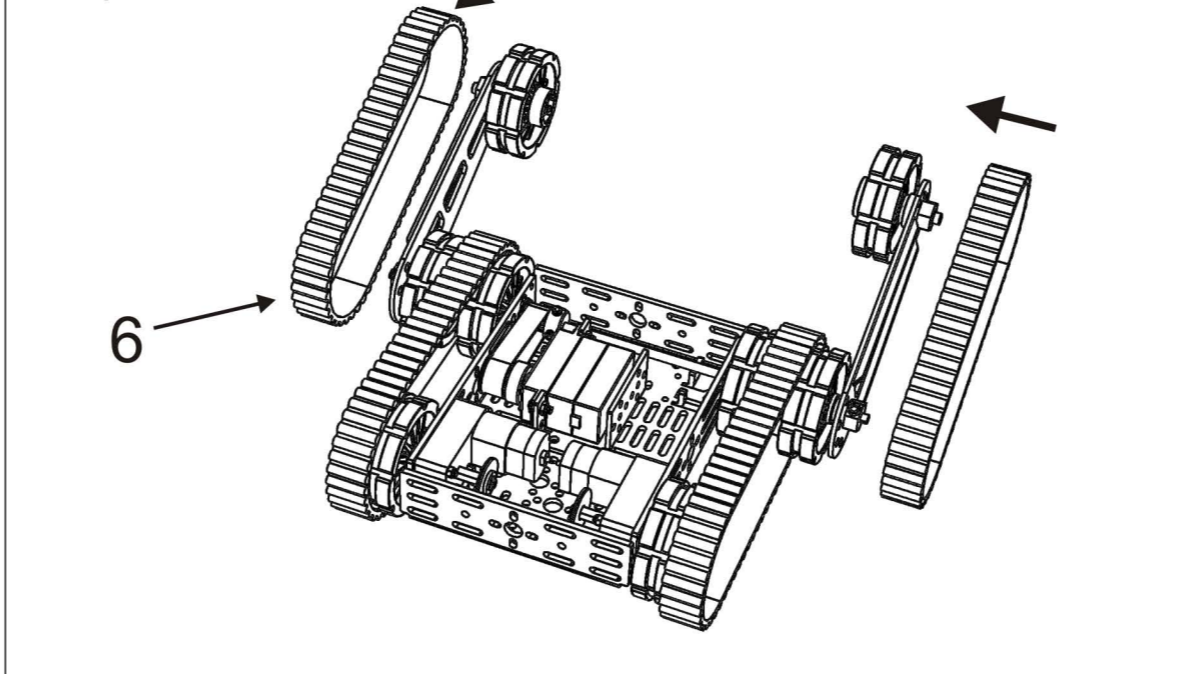

Multi Chassis Tank (rescue platform) DG012-RV

Parts list:

1 Aluminum chassis top 1pc	2 Aluminum chassis bottom 1pc	3 Φ4 kimi screw 2pcs	4 DC motor 2pcs
5 Track wheel 8pcs	6 Rubber belt 4pcs	7 M3*6 hex screw 2pcs	8 M3*8 round head screw 8pcs
9 Φ3 hex Φ4 hex 1pc	10 spanner (M2.5 & M4) 1pc	11 spanner (M2 & M3) 1pc	12 Distance holder M3*25 4pcs

13 M3*8 flat-head screw 8pcs	14 M3*35 screw 2pcs	15 M3*16 screw with flange 2pcs	16 M3 nyloc nut 2pcs
17 M3 washer (thin) 10pcs	18 M2.5*25 screw 2pcs	19 M2.5 nyloc screw 4pcs	20 M3 nut 4pcs
21 M3*8 screw with flange 4pcs	22 Φ3*10 spacer 2pcs	23 M2.5*20 screw 2pcs	24 Φ3*28 spacer 2pcs
25 15*20*1 washer 4pcs	26 Hall sensor holder 2pcs	27 M2.3*8 tapping screw with flange 6pcs	28 10*15*4 flange bearings 4pcs
29 5XAA battery holder 1pc	30 Screw driver 1pc	31 Hall sensor encoder kit 2pcs	32 Φ4 Hexagonal connecting piece 2pcs

33 Delicate aluminum bracket 2pcs	34 Long axle 1pc	35 Φ4 16T synchronizing gear 1pc	36 Φ4 24T synchronizing gear 1pc
37 60MXL synchronizing belt 1pc	38 Hall sensor 2pcs	39 13kgs servo 1pc	40 M3*22 screw 1pc
41 U shape holder 1pc	42 Φ3*12 spacer 1pc		

Assembly Instructions:

Step 1:

Step 2:

Step 3:

Step 4:

Step 5:

Step 6:

Step 7:

Step 8:

Step 9:

Step 10:

Step 11:

Finished