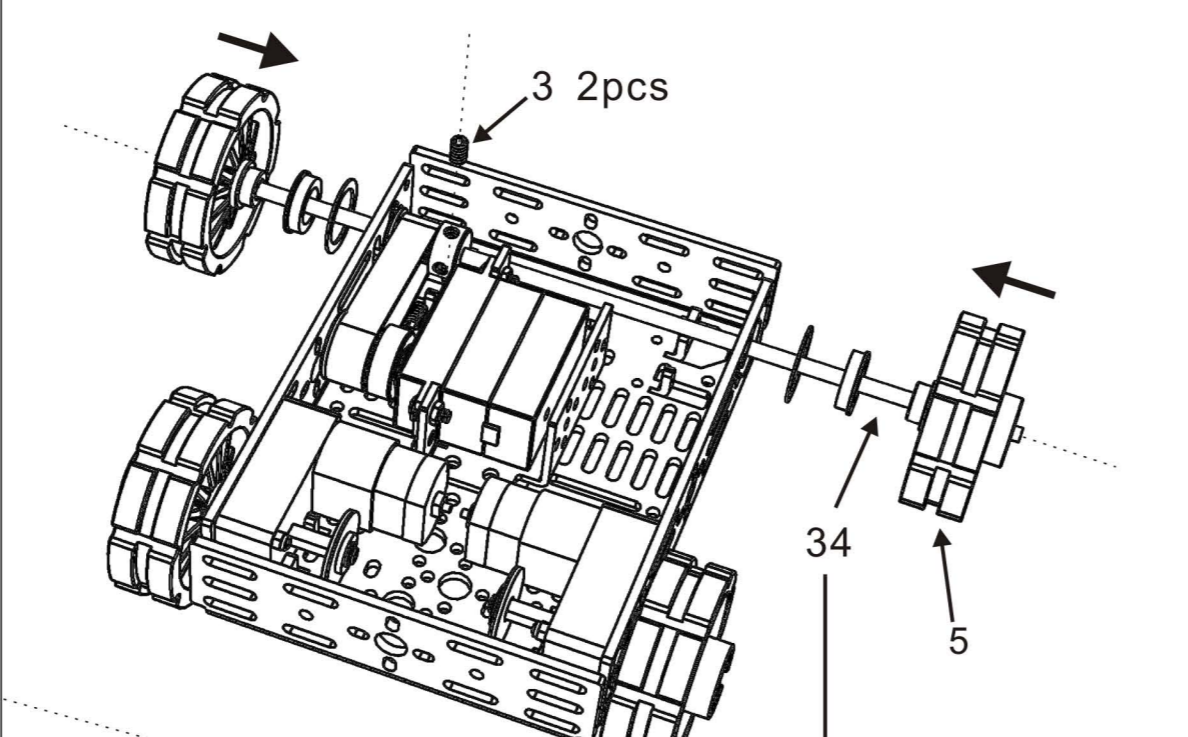

Multi Chassis Tank (rescue platform) DG012-RV

Parts list:

1 Aluminum chassis top 1pc	2 Aluminum chassis bottom 1pc	3 Φ4 kimi screw 2pcs	4 DC motor 2pcs
5 Track wheel 8pcs	6 Rubber belt 4pcs	7 M3*6 hex screw 2pcs	8 M3*8 round head screw 8pcs
9 Φ3 hex Φ4 hex 1pc	10 spanner (M2.5 & M4) 1pc	11 spanner (M2 & M3) 1pc	12 Distance holder M3*25 4pcs

13 M3*8 flat-head screw 8pcs	14 M3*35 screw 2pcs	15 M3*16 screw with flange 2pcs	16 M3 nyloc nut 2pcs
17 M3 washer (thin) 10pcs	18 M2.5*25 screw 2pcs	19 M2.5 nyloc screw 4pcs	20 M3 nut 4pcs
21 M3*8 screw with flange 4pcs	22 Φ3*10 spacer 2pcs	23 M2.5*20 screw 2pcs	24 Φ3*28 spacer 2pcs
25 15*20*1 washer 4pcs	26 Hall sensor holder 2pcs	27 M2.3*8 tapping screw with flange 6pcs	28 10*15*4 flange bearings 4pcs
29 5XAA battery holder 1pc	30 Screw driver 1pc	31 Hall sensor encoder kit 2pcs	32 Φ4 Hexagonal connecting piece 2pcs

33 Delicate aluminum bracket 2pcs	34 Long axle 1pc	35 Φ4 16T synchronizing gear 1pc	36 Φ4 24T synchronizing gear 1pc
37 60MXL synchronizing belt 1pc	38 Hall sensor 2pcs	39 13kgs servo 1pc	40 M3*22 screw 1pc
41 U shape holder 1pc	42 Φ3*12 spacer 1pc		

Assembly Instructions:

Step 1:

Step 2:

Step 3:

Step 4:

Step 5:

Step 6:

Step 7: