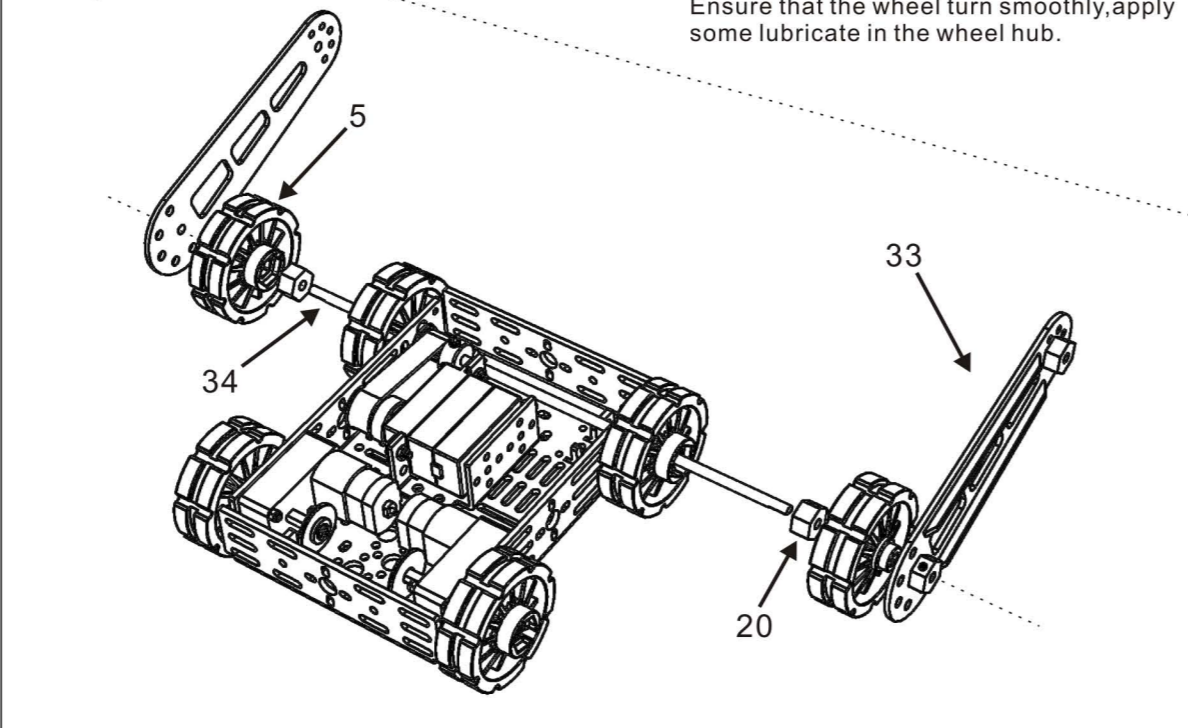

Multi Chassis Tank (rescue platform) DG012-RV

Parts list:

1 Aluminum chassis top 1pc	2 Aluminum chassis bottom 1pc	3 Φ4 kimi screw 2pcs	4 DC motor 2pcs
5 Track wheel 8pcs	6 Rubber belt 4pcs	7 M3*6 hex screw 2pcs	8 M3*8 round head screw 8pcs
9 Φ3 hex Φ4 hex 1pc	10 spanner (M2.5 & M4) 1pc	11 spanner (M2 & M3) 1pc	12 Distance holder M3*25 4pcs

13 M3*8 flat-head screw 8pcs	14 M3*35 screw 2pcs	15 M3*16 screw with flange 2pcs	16 M3 nyloc nut 2pcs
17 M3 washer (thin) 10pcs	18 M2.5*25 screw 2pcs	19 M2.5 nyloc screw 4pcs	20 M3 nut 4pcs
21 M3*8 screw with flange 4pcs	22 Φ3*10 spacer 2pcs	23 M2.5*20 screw 2pcs	24 Φ3*28 spacer 2pcs
25 15*20*1 washer 4pcs	26 Hall sensor holder 2pcs	27 M2.3*8 tapping screw with flange 6pcs	28 10*15*4 flange bearings 4pcs
29 5XAA battery holder 1pc	30 Screw driver 1pc	31 Hall sensor encoder kit 2pcs	32 Φ4 Hexagonal connecting piece 2pcs

33 Delicate aluminum bracket 2pcs	34 Long axle 1pc	35 Φ4 16T synchronizing gear 1pc	36 Φ4 24T synchronizing gear 1pc
37 60MXL synchronizing belt 1pc	38 Hall sensor 2pcs	39 13kgs servo 1pc	40 M3*22 screw 1pc
41 U shape holder 1pc	42 Φ3*12 spacer 1pc		

Assembly Instructions:

Step 1:

Step 2:

Step 3:

Step 4:

Step 5:

Step 6:

Step 7:

Step 8:

Step 9:

Step 10:

Step 11:

Finished