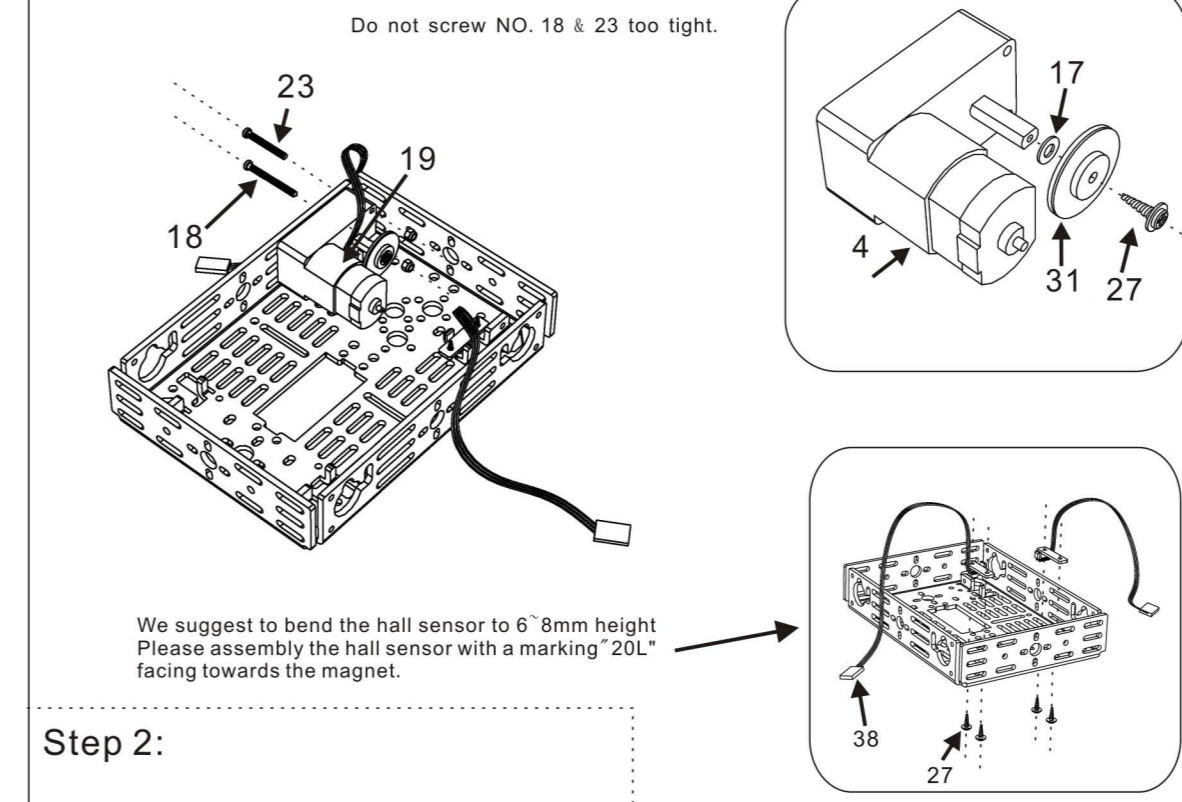

Multi Chassis Tank (rescue platform) DG012-RV

Parts list:

1 Aluminum chassis top 1pc	2 Aluminum chassis bottom 1pc	3 Φ4 kimi screw 2pcs	4 DC motor 2pcs
5 Track wheel 8pcs	6 Rubber belt 4pcs	7 M3*6 hex screw 2pcs	8 M3*8 round head screw 8pcs
9 Φ3 hex Φ4 hex 1pc	10 spanner (M2.5 & M4) 1pc	11 spanner (M2 & M3) 1pc	12 Distance holder M3*25 4pcs

13 M3*8 flat-head screw 8pcs	14 M3*35 screw 2pcs	15 M3*16 screw with flange 2pcs	16 M3 nyloc nut 2pcs
17 M3 washer (thin) 10pcs	18 M2.5*25 screw 2pcs	19 M2.5 nyloc screw 4pcs	20 M3 nut 4pcs
21 M3*8 screw with flange 4pcs	22 Φ3*10 spacer 2pcs	23 M2.5*20 screw 2pcs	24 Φ3*28 spacer 2pcs
25 15*20*1 washer 4pcs	26 Hall sensor holder 2pcs	27 M2.3*8 tapping screw with flange 6pcs	28 10*15*4 flange bearings 4pcs
29 5XAA battery holder 1pc	30 Screw driver 1pc	31 Hall sensor encoder kit 2pcs	32 Φ4 Hexagonal connecting piece 2pcs

33 Delicate aluminum bracket 2pcs	34 Long axle 1pc	35 Φ4 16T synchronizing gear 1pc	36 Φ4 24T synchronizing gear 1pc
37 60MXL synchronizing belt 1pc	38 Hall sensor 2pcs	39 13kgs servo 1pc	40 M3*22 screw 1pc
41 U shape holder 1pc	42 Φ3*12 spacer 1pc		

Assembly Instructions:

Step 1: