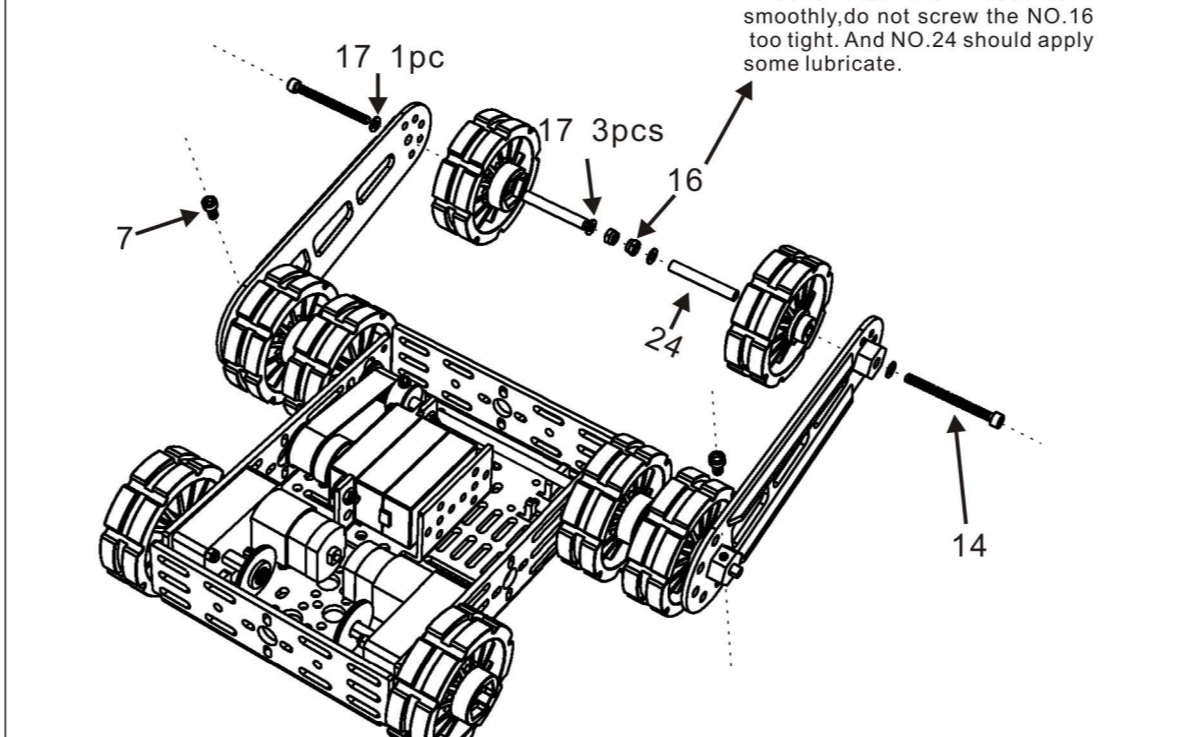

Multi Chassis Tank (rescue platform) DG012-RV

Parts list:

1 Aluminum chassis top 1pc	2 Aluminum chassis bottom 1pc	3 Φ4 kimi screw 2pcs	4 DC motor 2pcs
5 Track wheel 8pcs	6 Rubber belt 4pcs	7 M3*6 hex screw 2pcs	8 M3*8 round head screw 8pcs
9 Φ3 hex Φ4 hex 1pc	10 spanner (M2.5 & M4) 1pc	11 spanner (M2 & M3) 1pc	12 Distance holder M3*25 4pcs

13 M3*8 flat-head screw 8pcs	14 M3*35 screw 2pcs	15 M3*16 screw with flange 2pcs	16 M3 nyloc nut 2pcs
17 M3 washer (thin) 10pcs	18 M2.5*25 screw 2pcs	19 M2.5 nyloc screw 4pcs	20 M3 nut 4pcs
21 M3*8 screw with flange 4pcs	22 Φ3*10 spacer 2pcs	23 M2.5*20 screw 2pcs	24 Φ3*28 spacer 2pcs
25 15*20*1 washer 4pcs	26 Hall sensor holder 2pcs	27 M2.3*8 tapping screw with flange 6pcs	28 10*15*4 flange bearings 4pcs
29 5XAA battery holder 1pc	30 Screw driver 1pc	31 Hall sensor encoder kit 2pcs	32 Φ4 Hexagonal connecting piece 2pcs

33 Delicate aluminum bracket 2pcs	34 Long axle 1pc	35 Φ4 16T synchronizing gear 1pc	36 Φ4 24T synchronizing gear 1pc
37 60MXL synchronizing belt 1pc	38 Hall sensor 2pcs	39 13kgs servo 1pc	40 M3*22 screw 1pc
41 U shape holder 1pc	42 Φ3*12 spacer 1pc		

Assembly Instructions:

Step 1:

Step 2:

Step 3:

Step 4:

Step 5:

Step 6:

Step 7:

Step 8:

Step 9:

Step 10:

Step 11:

Finished