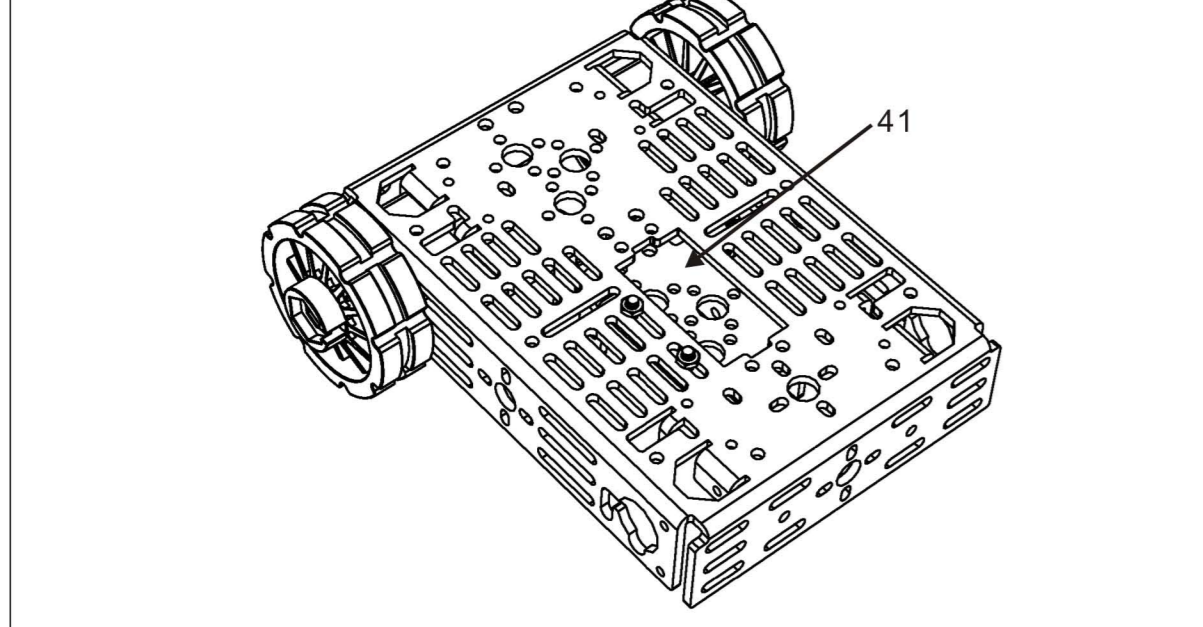

Multi Chassis Tank (rescue platform) DG012-RV

Parts list:

1 Aluminum chassis top 1pc	2 Aluminum chassis bottom 1pc	3 Φ4 kimi screw 2pcs	4 DC motor 2pcs
5 Track wheel 8pcs	6 Rubber belt 4pcs	7 M3*6 hex screw 2pcs	8 M3*8 round head screw 8pcs
9 Φ3 hex Φ4 hex 1pc	10 spanner (M2.5 & M4) 1pc	11 spanner (M2 & M3) 1pc	12 Distance holder M3*25 4pcs

13 M3*8 flat-head screw 8pcs	14 M3*35 screw 2pcs	15 M3*16 screw with flange 2pcs	16 M3 nyloc nut 2pcs
17 M3 washer (thin) 10pcs	18 M2.5*25 screw 2pcs	19 M2.5 nyloc screw 4pcs	20 M3 nut 4pcs
21 M3*8 screw with flange 4pcs	22 Φ3*10 spacer 2pcs	23 M2.5*20 screw 2pcs	24 Φ3*28 spacer 2pcs
25 15*20*1 washer 4pcs	26 Hall sensor holder 2pcs	27 M2.3*8 tapping screw with flange 6pcs	28 10*15*4 flange bearings 4pcs
29 5XAA battery holder 1pc	30 Screw driver 1pc	31 Hall sensor encoder kit 2pcs	32 Φ4 Hexagonal connecting piece 2pcs

33 Delicate aluminum bracket 2pcs	34 Long axle 1pc	35 Φ4 16T synchronizing gear 1pc	36 Φ4 24T synchronizing gear 1pc
37 60MXL synchronizing belt 1pc	38 Hall sensor 2pcs	39 13kgs servo 1pc	40 M3*22 screw 1pc
41 U shape holder 1pc	42 Φ3*12 spacer 1pc		

Assembly Instructions:

Step 1:

Step 2:

Step 3:

Step 4:

Step 5:

Step 6:

Step 7: