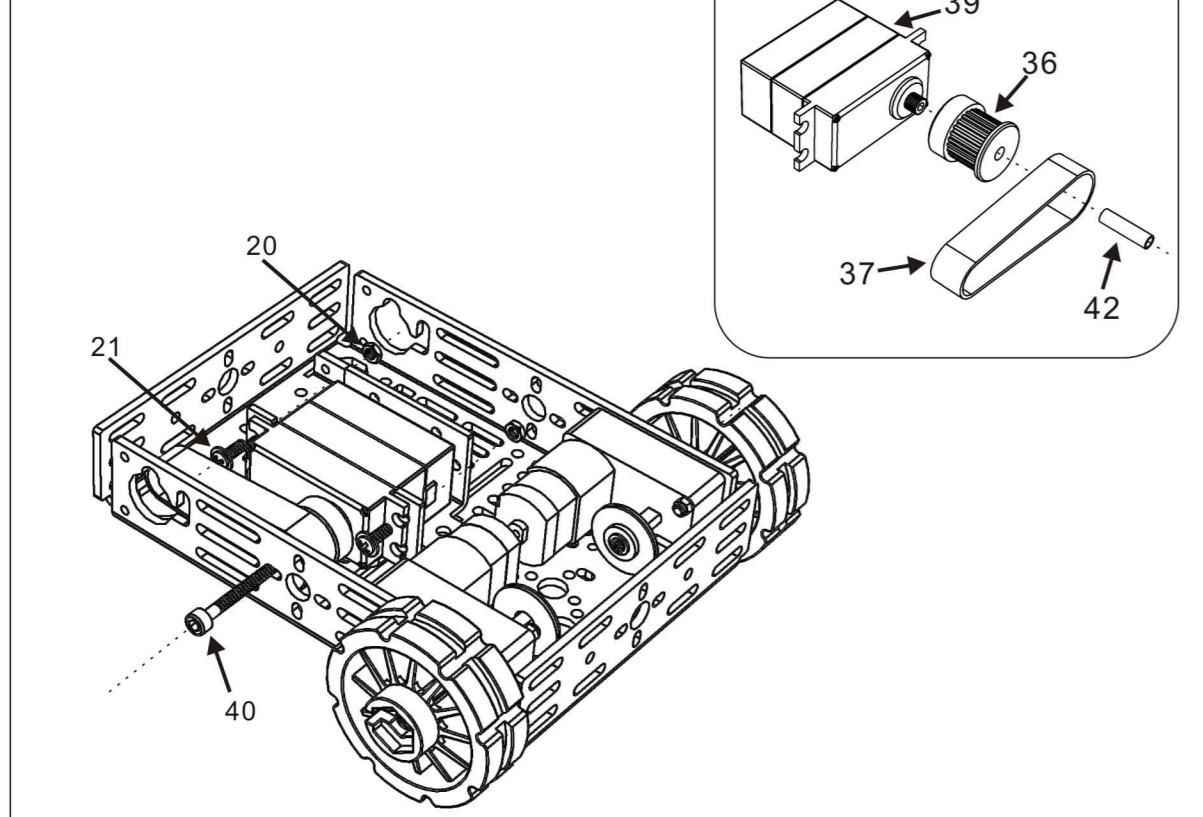

Multi Chassis Tank (rescue platform) DG012-RV

Parts list:

1 Aluminum chassis top 1pc	2 Aluminum chassis bottom 1pc	3 Φ4 kimi screw 2pcs	4 DC motor 2pcs
5 Track wheel 8pcs	6 Rubber belt 4pcs	7 M3*6 hex screw 2pcs	8 M3*8 round head screw 8pcs
9 Φ3 hex Φ4 hex 1pc	10 spanner (M2.5 & M4) 1pc	11 spanner (M2 & M3) 1pc	12 Distance holder M3*25 4pcs

13 M3*8 flat-head screw 8pcs	14 M3*35 screw 2pcs	15 M3*16 screw with flange 2pcs	16 M3 nyloc nut 2pcs
17 M3 washer (thin) 10pcs	18 M2.5*25 screw 2pcs	19 M2.5 nyloc screw 4pcs	20 M3 nut 4pcs
21 M3*8 screw with flange 4pcs	22 Φ3*10 spacer 2pcs	23 M2.5*20 screw 2pcs	24 Φ3*28 spacer 2pcs
25 15*20*1 washer 4pcs	26 Hall sensor holder 2pcs	27 M2.3*8 tapping screw with flange 6pcs	28 10*15*4 flange bearings 4pcs
29 5XAA battery holder 1pc	30 Screw driver 1pc	31 Hall sensor encoder kit 2pcs	32 Φ4 Hexagonal connecting piece 2pcs

33 Delicate aluminum bracket 2pcs	34 Long axle 1pc	35 Φ4 16T synchronizing gear 1pc	36 Φ4 24T synchronizing gear 1pc
37 60MXL synchronizing belt 1pc	38 Hall sensor 2pcs	39 13kgs servo 1pc	40 M3*22 screw 1pc
41 U shape holder 1pc	42 Φ3*12 spacer 1pc		

Assembly Instructions:

Step 1:

Step 2:

Step 3:

Step 4:

Step 5:

Step 6:

Step 7: