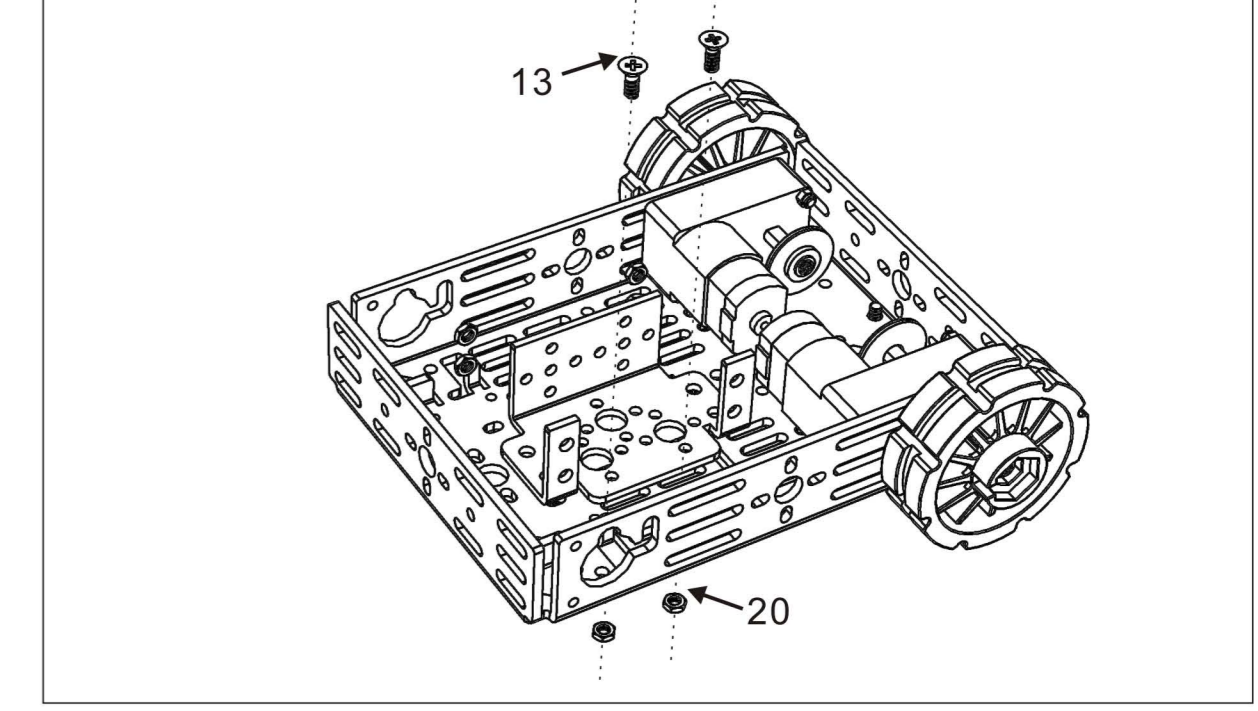

Multi Chassis Tank (rescue platform) DG012-RV

Parts list:

1 Aluminum chassis top 1pc	2 Aluminum chassis bottom 1pc	3 Φ4 kimi screw 2pcs	4 DC motor 2pcs
5 Track wheel 8pcs	6 Rubber belt 4pcs	7 M3*6 hex screw 2pcs	8 M3*8 round head screw 8pcs
9 Φ3 hex Φ4 hex 1pc	10 spanner (M2.5 & M4) 1pc	11 spanner (M2 & M3) 1pc	12 Distance holder M3*25 4pcs

33 Delicate aluminum bracket 2pcs	34 Long axle 1pc	35 Φ4 16T synchronizing gear 1pc	36 Φ4 24T synchronizing gear 1pc
37 60MXL synchronizing belt 1pc	38 Hall sensor 2pcs	39 13kgs servo 1pc	40 M3*22 screw 1pc
41 U shape holder 1pc	42 Φ3*12 spacer 1pc		

Assembly Instructions:

Step 1:

Step 2:

Step 3:

Step 4:

Step 5:

Step 6:

Step 7: