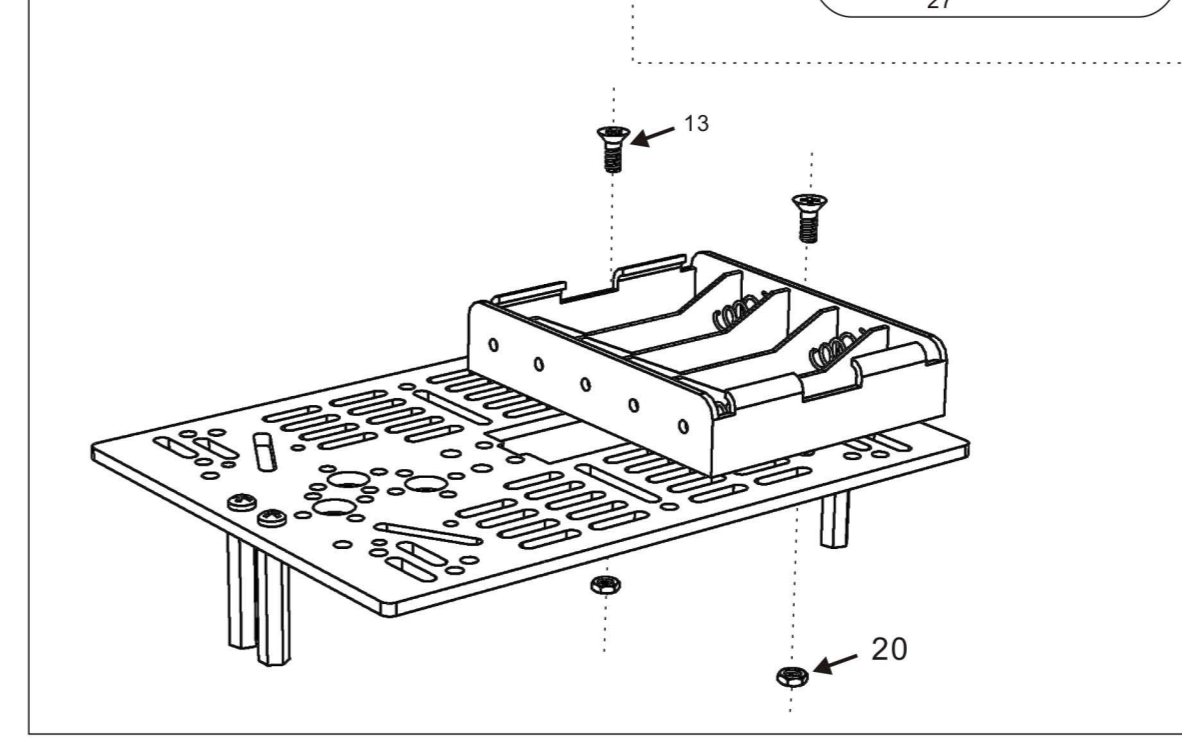

Multi Chassis Tank (rescue platform) DG012-RV

Parts list:

1 Aluminum chassis top 1pc	2 Aluminum chassis bottom 1pc	3 Φ4 kimi screw 2pcs	4 DC motor 2pcs
5 Track wheel 8pcs	6 Rubber belt 4pcs	7 M3*6 hex screw 2pcs	8 M3*8 round head screw 8pcs
9 Φ3 hex Φ4 hex 1pc	10 spanner (M2.5 & M4) 1pc	11 spanner (M2 & M3) 1pc	12 Distance holder M3*25 4pcs

13 M3*8 flat-head screw 8pcs	14 M3*35 screw 2pcs	15 M3*16 screw with flange 2pcs	16 M3 nyloc nut 2pcs
17 M3 washer (thin) 10pcs	18 M2.5*25 screw 2pcs	19 M2.5 nyloc screw 4pcs	20 M3 nut 4pcs
21 M3*8 screw with flange 4pcs	22 Φ3*10 spacer 2pcs	23 M2.5*20 screw 2pcs	24 Φ3*28 spacer 2pcs
25 15*20*1 washer 4pcs	26 Hall sensor holder 2pcs	27 M2.3*8 tapping screw with flange 6pcs	28 10*15*4 flange bearings 4pcs
29 5XAA battery holder 1pc	30 Screw driver 1pc	31 Hall sensor encoder kit 2pcs	32 Φ4 Hexagonal connecting piece 2pcs

33 Delicate aluminum bracket 2pcs	34 Long axle 1pc	35 Φ4 16T synchronizing gear 1pc	36 Φ4 24T synchronizing gear 1pc
37 60MXL synchronizing belt 1pc	38 Hall sensor 2pcs	39 13kgs servo 1pc	40 M3*22 screw 1pc
41 U shape holder 1pc	42 Φ3*12 spacer 1pc		

Assembly Instructions:

Step 1:

Step 2:

Step 3:

Step 4:

Step 5:

Step 6:

Step 7:

Step 8:

Step 9:

Step 10:

Step 11:

Finished