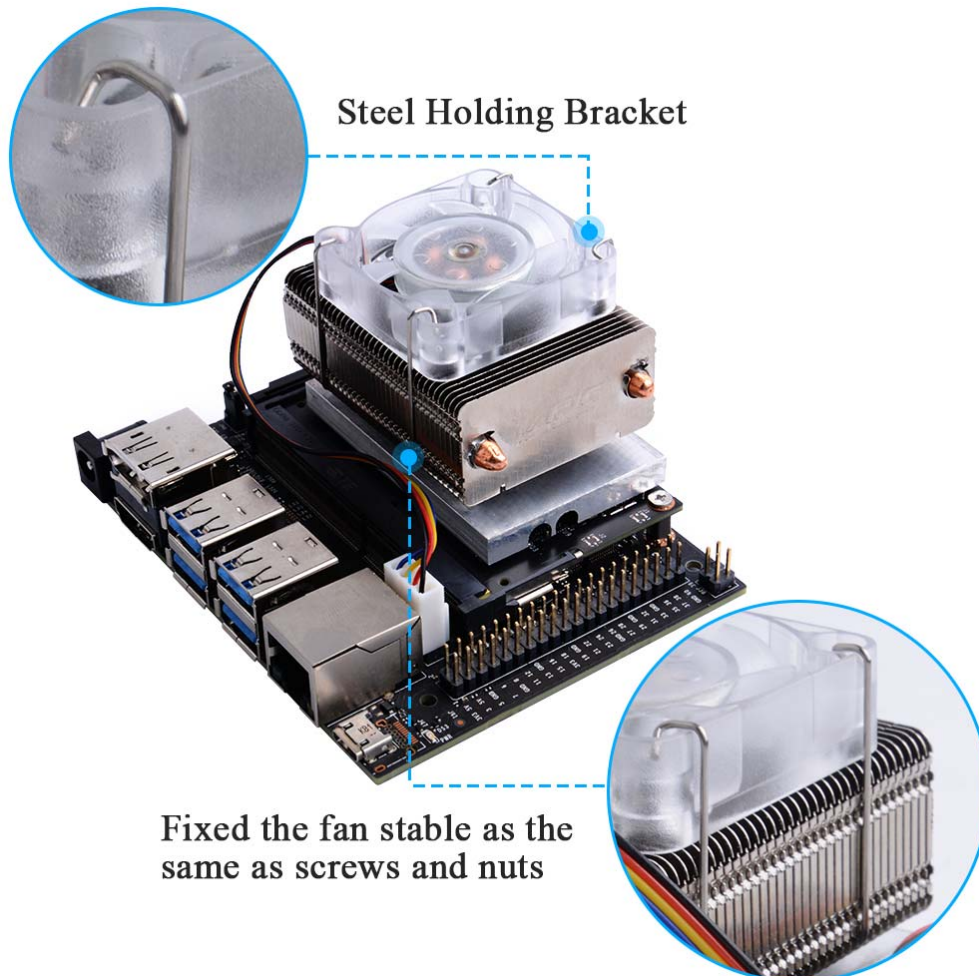

This super fan is designed by 52Pi, 52Pi is a world's leading Raspberry Pi accessories manufacturer, specializing in the design and production of various hats, screens, and accessories for the Raspberry Pi.

Note

Jetson Nano is not included.

Features

- Ice Tower Structure
- 2 x 5mm copper tubes
- PWM controllable fan
- Double ball fan -- long life and low noise
- Rated power 0.5W @5V, 0.1A

Mount Guide