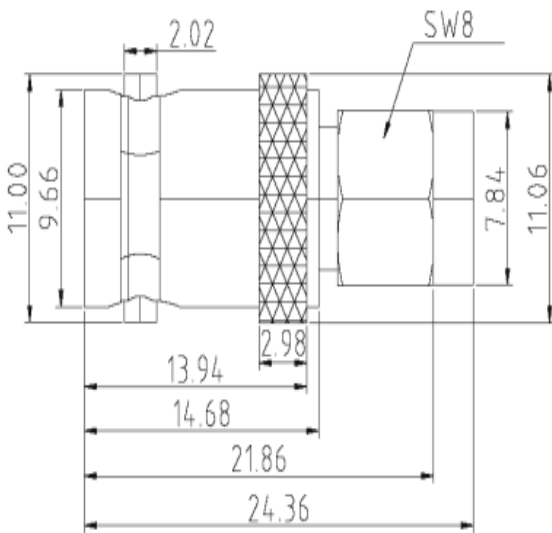

**SMA-BNC adapter SMA plug to BNC jack straight
model:AD-B01SJ-S01SP-41BS00**

Category	Connectors, Interconnects
Series	Between Series SMA-N
Convert From (Adapter End)	BNC jack, female Pin
Convert To (Adapter End)	SMA plug, male pin
Impedance	50 Ohm
Style	straight
Plating	Nickelplated/Goldplated
Frequency	DC~3GHZ
V.A.W.R(Max)	1.20:1
RoHs	Compliance