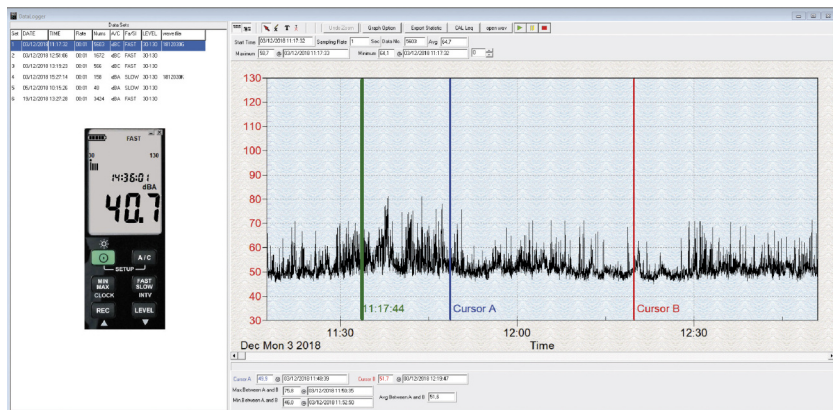

*option

New

SEFRAM 9835

SEFRAM 9836

A free data processing software provided with your device :

- Graphic display
- Simultaneously sound level visualisation and audio listening to identify noise sources
- Graphic or tabular data saves
- Targeted analysis between cursors
- Leq calculation

This software enables to collect real time data via USB interface, which will preserve the batteries and the storage capacity of your device.

Technical specifications	SEFRAM 9835	SEFRAM 9836
Standard applied	IEC 61672-1 Class 2	IEC 61672-1 Class 2, ANSI S1.4 Type2
Frequency range	20Hz - 8KHz	
Measuring level range	30 - 130dB	
Frequency weighting	A / C	
Microphone	1/2 inch electret condenser microphone	
Screen	LCD	
Digital display	4 digits Resolution : 0,1dB Display updtdate : 0.5sec	
Analog display	30 segment bargraph Resolution : 2dB Display updtdate : 0.5sec	
Time weighting	FAST / SLOW Lo : 30 - 90 dB Med : 50 - 110 dB Hi : 70 - 130 dB	
Level ranges		Auto : 30 - 130 dB
Accuracy	±1.4dB	±1.0dB
Dynamic range	60dB	
Alarms	"OVER" is when input is more than upper limit of range "UNDER " is when input is less than lower limit of range	
Data logging capacity		128 000 points
AC analog output	1 Vrms at FS (full scale)	
DC analog output	10mV / dB	
Power supply	One 9V battery, 006P or IEC 6F22 or NEDA 1604	4 AAA, NEDA 24A, IEC LR03 batteries
Power life	Approx 60 hours	Approx 20 hours, about 5 hrs (Sound Recording ON)
Power consumption	-	Approx 0,2W
External power supply	-	5VDC (micro USB plug)
Operation temperature	0 to 40°C (32 to 104°F)	
Operation humidity	10 to 90%RH	
Storage temperature	-10 to 60°C (14 to 140°F)	
Storage humidity	10 to 75%RH	
Dimensions	285x55x25mm	270x63x29mm
Weight	185g (with batteries)	305g (with batteries)
Warranty		1 year