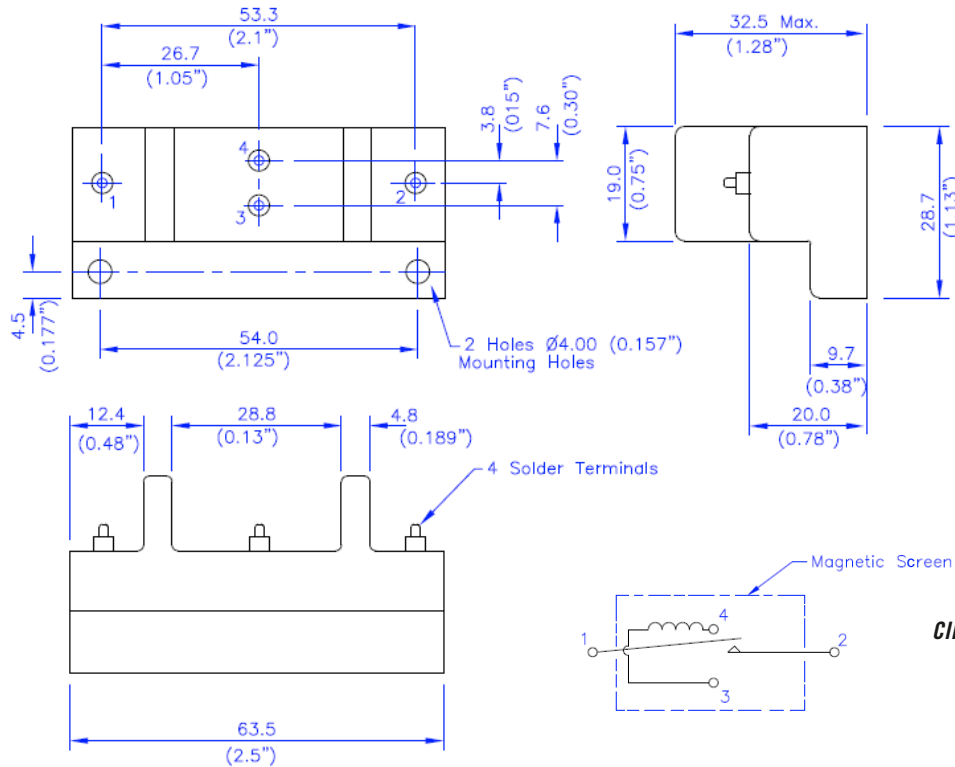

## High Voltage Relays

CONTACT DATA						
Switch	Max Switching Voltage	Max Switching Current	*Max Switching Power	Min Voltage Isolation	Max Current Carry	Max Initial CR
35	1750V DC	3 Amps DC/RMS	50 Watts Resistive	3500V DC	4.5Amps DC/RMS	0.100 Ohms
75	3750V DC			7500V DC		
100	5000V DC			10000V DC		

\*Switching power: Any combination of V & A not to exceed their individual maximum values.

COIL DATA						
Part No.	Switching Action	Nominal Voltage	Operate Voltage	Release Voltage	Max Voltage	Resistance ±10% @25°C±5°C
6HV1A	1 Form A (1 SPST N/O)	6V DC	5V DC	0.5V DC	9V DC	25 Ohms
12HV1A		12V DC	11V DC	1.0V DC	18V DC	100 Ohms
24HV1A		24V DC	19V DC	2.0V DC	36V DC	400 Ohms
6HV1B	1 Form B (1 SPST N/C)	6V DC	5V DC	0.5V DC	9V DC	25 Ohms
12HV1B		12V DC	11V DC	1.0V DC	18V DC	100 Ohms
24HV1B		24V DC	19V DC	2.0V DC	36V DC	400 Ohms

NOTES:-  
 To order, specify as follows: 6HV1A35 is a 6HV1A relay with 3500Vdc (isolation) switch  
 OPTION:- Relays available in form B up to 7500V

MECHANICAL DIMENSIONS

CIRCUIT DIAGRAM  
Form A (N/O)

All dimensions in mm (inches)