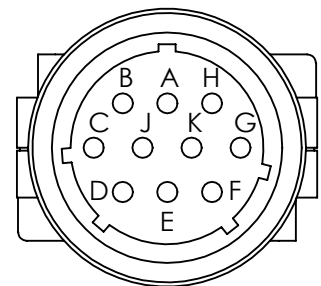

4

3

2

1

ZONE	REV.	REVISION DESCRIPTION	ECN NO.	DATE
	.	.	.	.

PART NO.	CABLE LENGTH +5%/-0
31186-1210	10 FT
31186-1220	20 FT
31186-1230	30 FT.
31186-1250	50 FT.
31186-1275	75 FT
31186-12100	100FT
31186-12150	150 FT

NOTES (UNLESS OTHERWISE INDICATED):

- MAT'L: MS3116F12-10S, 37048-003 CABLE (PVC JACKET)
- OPERATING TEMP -40 TO +80°C
- STANDARD BEI (SENSATA) PINOUT/WIRE COLOR

TWISTED PAIR	COLOR	PIN	WIRE GAGE
PAIR 1	YELLOW	A	AWG 24
	WHT/YELLOW	H	
PAIR 2	BLUE	B	
	WHT/BLUE	J	
PAIR 3	ORANGE	C	AWG 22
	WHT/ORN	K	
PAIR 4	RED	D	
	BLACK	F	