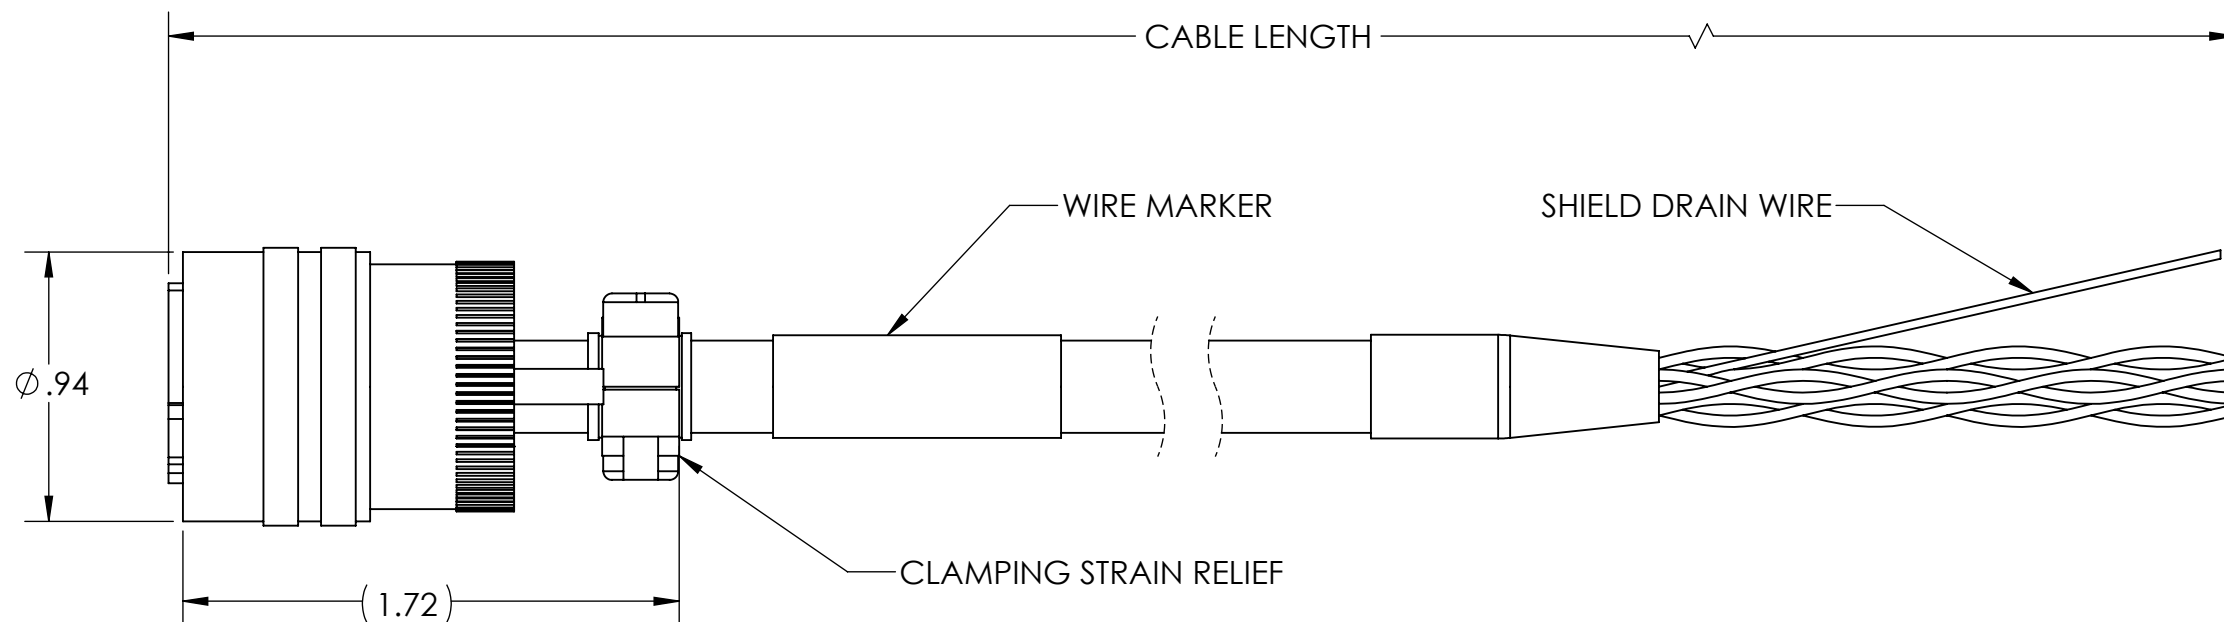

4

3

2

1

ZONE	REV.	REVISION DESCRIPTION	ECN NO.	DATE
	.	.	.	.

PART NO.	CABLE LENGTH +5%/-0
31186-1210	10 FT
31186-1220	20 FT
31186-1230	30 FT.
31186-1250	50 FT.
31186-1275	75 FT
31186-12100	100FT
31186-12150	150 FT

NOTES (UNLESS OTHERWISE INDICATED):

- MAT'L: MS3116F12-10S, 37048-003 CABLE (PVC JACKET)
- OPERATING TEMP -40 TO +80°C
- STANDARD BEI (SENSATA) PINOUT/WIRE COLOR

TWISTED PAIR	COLOR	PIN	WIRE GAGE
PAIR 1	YELLOW	A	AWG 24
	WHT/YELLOW	H	
PAIR 2	BLUE	B	
	WHT/BLUE	J	
PAIR 3	ORANGE	C	AWG 22
	WHT/ORN	K	
PAIR 4	RED	D	
	BLACK	F	

APPLICATION NOTES:

- FOR USE WITH DIFFERENTIAL LINE DRIVER ENCODERS OR THOSE WITH COMPLIMENTARY OUTPUTS, M12 CONNECTOR.
- CABLE SHIELD IS NOT CONNECTED AT CONNECTOR. SHIELD CONNECTION MAY BE REQUIRED AT CONTROLLER END FOR SAFETY AND NOISE IMMUNITY.