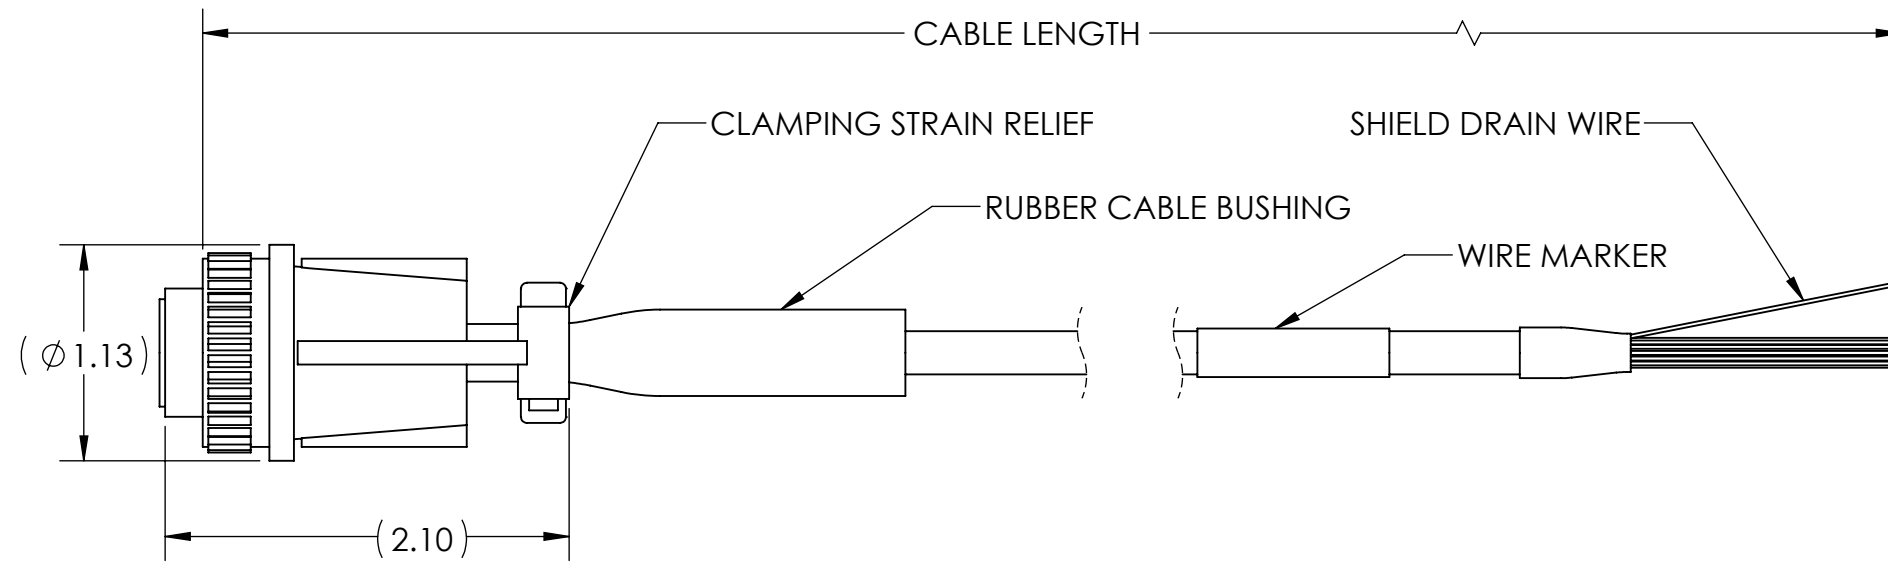

4

3

2

1

ZONE	REV.	REVISION DESCRIPTION	ECN NO.	DATE
	.	.	.	.

COLOR	SOCKET	WIRE GAGE
BLACK	A	AWG 24
RED	B	
ORANGE	C	
BLUE	D	
YELLOW	E	
GREEN	F	

PART NO.	CABLE LENGTH +5%/-0
31186-1410	10 FT
31186-1420	20 FT
31186-1430	30 FT
31186-1450	50 FT

**APPLICATION NOTES:**

- FOR USE WITH SINGLE ENDED OUTPUT ENCODERS (AB OR ABZ) AND DIFFERENTIAL OUTPUT ENCODERS WITH NO INDEX (ABC)
- CABLE SHIELD IS NOT CONNECTED AT CONNECTOR. SHIELD CONNECTION MAY BE REQUIRED AT CONTROLLER END FOR SAFETY AND NOISE IMMUNITY

**NOTES: (UNLESS OTHERWISE INDICATED)**

- MAT'L: MS3116J14-19S CONNECTOR, 37001 CABLE (PVC JACKET)
- OPERATING TEMP -40 TO +80°C
- STANDARD BEI (SENSATA) PINOUT/WIRE COLOR

<b>UNCONTROLLED COPY</b>		 BEI SENSORS 1461 LAWRENCE DRIVE THOUSAND OAKS, CA 93120	
FIRST ISSUE DATE: 05/07/19 DRAWN: DRC APPROVED: MFB DATE: 05/07/19	SENSATA TECHNOLOGIES PROPRIETARY AND CONFIDENTIAL. NEITHER THIS PRINT NOR THE INFORMATION CONTAINED HEREON IS TO BE USED AGAINST THE INTERESTS OF SENSATA TECHNOLOGIES OR AGAINST THE INTERESTS OF ANY OF ITS AFFILIATED COMPANIES OR WHOLLY OWNED SUBSIDIARIES.		TITLE <b>M14 MATING CONNECTOR AND CABLE ASSEMBLY</b>
ECN: DATE: MATERIAL:	INTERPRET DIMENSIONING AND TOLERANCING PER ASME Y14.5-2009. UNLESS OTHERWISE SPECIFIED DIMENSIONS ARE IN INCHES[MILLIMETERS] AND ARE INTENDED AS NOMINAL SEE PRODUCT SPECIFICATIONS FOR MORE DETAILS.		SIZE <b>B</b>
DO NOT SCALE DRAWING	THIRD ANGLE PROJECTION	DWG NO. <b>09911-003</b>	REV. .
SCALE 1:2		SOLIDWORKS	SHEET 1 OF 1