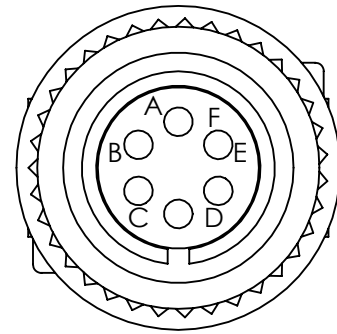

4

3

2

1

ZONE	REV.	REVISION DESCRIPTION	ECN NO.	DATE
	.	.	.	.

COLOR	SOCKET	WIRE GAGE
BLACK	A	AWG 24
RED	B	
ORANGE	C	
BLUE	D	
YELLOW	E	
GREEN	F	

PART NO.	CABLE LENGTH +5%/-0
31186-1410	10 FT
31186-1420	20 FT
31186-1430	30 FT
31186-1450	50 FT

**APPLICATION NOTES:**

- FOR USE WITH SINGLE ENDED OUTPUT ENCODERS (AB OR ABZ) AND DIFFERENTIAL OUTPUT ENCODERS WITH NO INDEX (ABC)
- CABLE SHIELD IS NOT CONNECTED AT CONNECTOR. SHIELD CONNECTION MAY BE REQUIRED AT CONTROLLER END FOR SAFETY AND NOISE IMMUNITY

**NOTES: (UNLESS OTHERWISE INDICATED)**

- MAT'L: MS3116J14-19S CONNECTOR, 37001 CABLE (PVC JACKET)
- OPERATING TEMP -40 TO +80°C
- STANDARD BEI (SENSATA) PINOUT/WIRE COLOR

<b>UNCONTROLLED COPY</b>		 BEI SENSORS 1461 LAWRENCE DRIVE THOUSAND OAKS, CA 93120	
FIRST ISSUE DATE: 05/07/19 DRAWN: DRC APPROVED: MFB DATE: 05/07/19	SENSATA TECHNOLOGIES PROPRIETARY AND CONFIDENTIAL. NEITHER THIS PRINT NOR THE INFORMATION CONTAINED HEREON IS TO BE USED AGAINST THE INTERESTS OF SENSATA TECHNOLOGIES OR AGAINST THE INTERESTS OF ANY OF ITS AFFILIATED COMPANIES OR WHOLLY OWNED SUBSIDIARIES.		TITLE <b>M14 MATING CONNECTOR AND CABLE ASSEMBLY</b>
ECN: DATE: MATERIAL:	INTERPRET DIMENSIONING AND TOLERANCING PER ASME Y14.5-2009. UNLESS OTHERWISE SPECIFIED DIMENSIONS ARE IN INCHES[MILLIMETERS] AND ARE INTENDED AS NOMINAL SEE PRODUCT SPECIFICATIONS FOR MORE DETAILS.		SIZE <b>B</b>
DO NOT SCALE DRAWING	THIRD ANGLE PROJECTION	DWG NO. <b>09911-003</b>	REV. .
SCALE 1:2		SOLIDWORKS	SHEET 1 OF 1