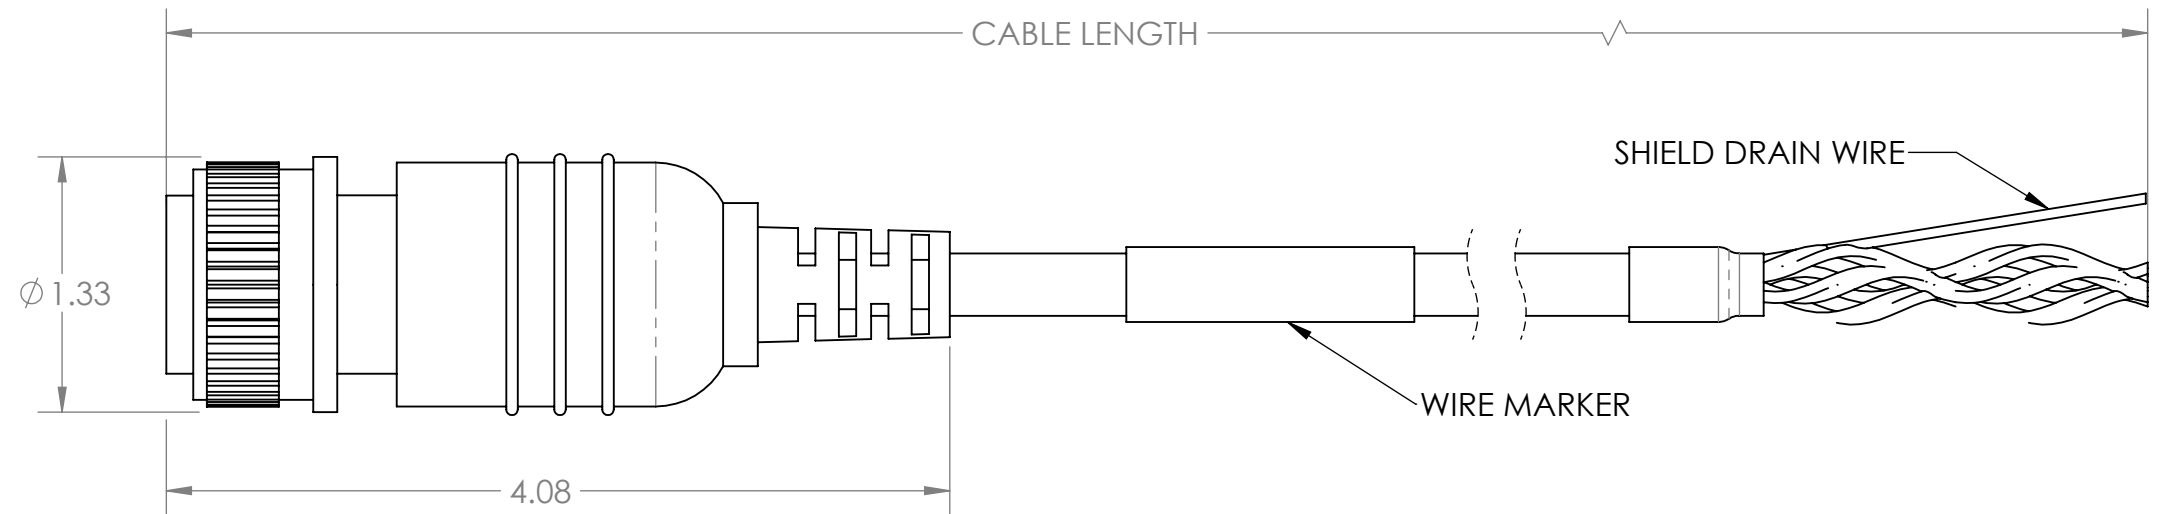

4

3

2

1

ZONE	REV.	REVISION DESCRIPTION	ECN NO.	DATE

TWISTED PAIR	COLOR	PIN	WIRE GAGE
PAIR 1	YELLOW	A	AWG 24
	W/YELLO	H	
PAIR 2	BLUE	B	
	W/BLUE	I	
PAIR 3	ORANGE	C	AWG 22
	W/ORANGE	J	
PAIR 4	RED	D	
	BLACK	F	

PART NO.	CABLE LENGTH +5%/-0
31186-1810	10 FT
31186-1820	20 FT
31186-1830	30 FT
31186-1850	50 FT

APPLICATION NOTES;  
 1. FOR USE WITH DIFFERENTIAL LINE DRIVER ENCODERS OR THOSE WITH COMPLIMENTARY OUTPUTS, M18 CONNECTOR  
 2. CABLE SHIELD IS NOT CONNECTED AT CONNECTOR. SHIELD CONNECTION MAY BE REQUIRED AT CONTROLLER END FOR SAFETY AND NOISE IMMUNITY.

NOTES (UNLESS OTHERWISE INDICATED)

- MAT'L: MS310618-1S INLINE PLUG, 37048-003 CABLE, BLACK POLYURETHANE OVERMOLD
- OPERATING TEMP -40 TO +80°C
- STANDARD BEI (SENSATA) PINOUT/WIRE COLOR

<b>UNCONTROLLED COPY</b>		BEI SENSORS 1461 LAWRENCE DRIVE THOUSAND OAKS, CA 93120	
FIRST ISSUE DATE: 04/04/19 DRAWN: DRC APPROVED: MFB DATE: 04/04/19	SENSATA TECHNOLOGIES PROPRIETARY AND CONFIDENTIAL. NEITHER THIS PRINT NOR THE INFORMATION CONTAINED HEREON IS TO BE USED AGAINST THE INTERESTS OF SENSATA TECHNOLOGIES OR AGAINST THE INTERESTS OF ANY OF ITS AFFILIATED COMPANIES OR WHOLLY OWNED SUBSIDIARIES.		TITLE <h2 style="text-align: center;">M18 CONNECTOR AND CABLE ASSY</h2>
ECN: DATE: MATERIAL:	INTERPRET DIMENSIONING AND TOLERANCING PER ASME Y14.5-2009. UNLESS OTHERWISE SPECIFIED DIMENSIONS ARE IN INCHES[MILLIMETERS] AND ARE INTENDED AS NOMINAL SEE PRODUCT SPECIFICATIONS FOR MORE DETAILS.		SIZE <h1 style="text-align: center;">B</h1>
DO NOT SCALE DRAWING THIRD ANGLE PROJECTION			DWG NO. <h1 style="text-align: center;">09911-001</h1>
SCALE 1:1		SOLIDWORKS	SHEET 1 OF 1