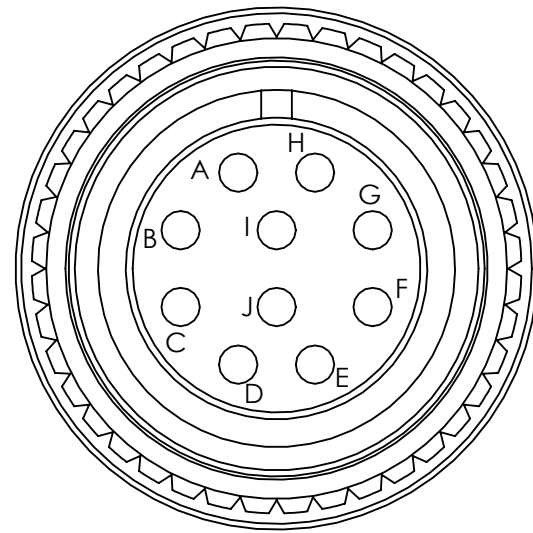

4

3

2

1

ZONE	REV.	REVISION DESCRIPTION	ECN NO.	DATE

TWISTED PAIR	COLOR	PIN	WIRE GAGE
PAIR 1	YELLOW	A	AWG 24
	W/YELLO	H	
PAIR 2	BLUE	B	
	W/BLUE	I	
PAIR 3	ORANGE	C	AWG 22
	W/ORANGE	J	
PAIR 4	RED	D	
	BLACK	F	

PART NO.	CABLE LENGTH +5%/-0
31186-1810	10 FT
31186-1820	20 FT
31186-1830	30 FT
31186-1850	50 FT

APPLICATION NOTES;  
 1. FOR USE WITH DIFFERENTIAL LINE DRIVER ENCODERS OR THOSE WITH COMPLIMENTARY OUTPUTS, M18 CONNECTOR  
 2. CABLE SHIELD IS NOT CONNECTED AT CONNECTOR. SHIELD CONNECTION MAY BE REQUIRED AT CONTROLLER END FOR SAFETY AND NOISE IMMUNITY.

NOTES (UNLESS OTHERWISE INDICATED)

- MAT'L: MS310618-1S INLINE PLUG, 37048-003 CABLE, BLACK POLYURETHANE OVERMOLD
- OPERATING TEMP -40 TO +80°C
- STANDARD BEI (SENSATA) PINOUT/WIRE COLOR

<b>UNCONTROLLED COPY</b>		BEI SENSORS 1461 LAWRENCE DRIVE THOUSAND OAKS, CA 93120	
FIRST ISSUE DATE: 04/04/19 DRAWN: DRC APPROVED: MFB DATE: 04/04/19	SENSATA TECHNOLOGIES PROPRIETARY AND CONFIDENTIAL. NEITHER THIS PRINT NOR THE INFORMATION CONTAINED HEREON IS TO BE USED AGAINST THE INTERESTS OF SENSATA TECHNOLOGIES OR AGAINST THE INTERESTS OF ANY OF ITS AFFILIATED COMPANIES OR WHOLLY OWNED SUBSIDIARIES.		TITLE <h2 style="text-align: center;">M18 CONNECTOR AND CABLE ASSY</h2>
ECN: DATE: MATERIAL:	INTERPRET DIMENSIONING AND TOLERANCING PER ASME Y14.5-2009. UNLESS OTHERWISE SPECIFIED DIMENSIONS ARE IN INCHES[MILLIMETERS] AND ARE INTENDED AS NOMINAL SEE PRODUCT SPECIFICATIONS FOR MORE DETAILS.		SIZE <h1 style="text-align: center;">B</h1>
DO NOT SCALE DRAWING THIRD ANGLE PROJECTION			DWG NO. <h1 style="text-align: center;">09911-001</h1>
SCALE 1:1		SOLIDWORKS	SHEET 1 OF 1