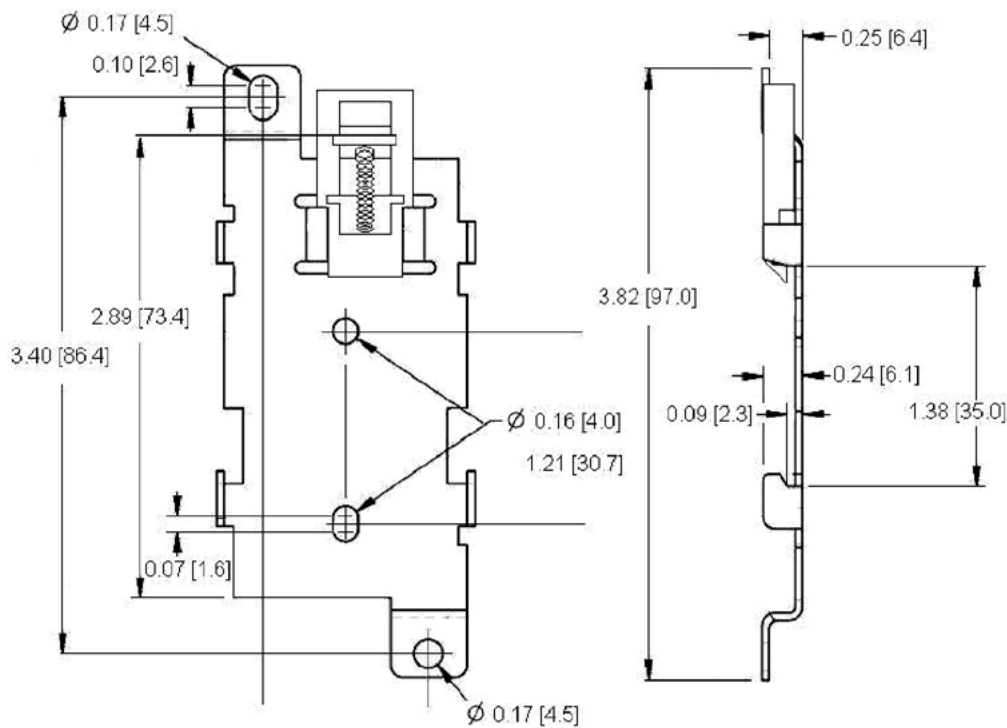

DRK1

- DIN Rail Adapter fits Standard 35mm DIN Rail
- For use with HS351, HS301, HS301, HS271, HS202, HS201, HS151 and HS122 heat sinks
- Includes Two 6-32x1/4 mounting screws

Control Voltage	DRK1
Material	Steel
Finish	Yellow Zinc plated
Weight [lbs/grs]	0.8/34

MECHANICAL SPECIFICATIONS

AGENCY APPROVALS

AGENCY APPROVALS

Rev. 071212