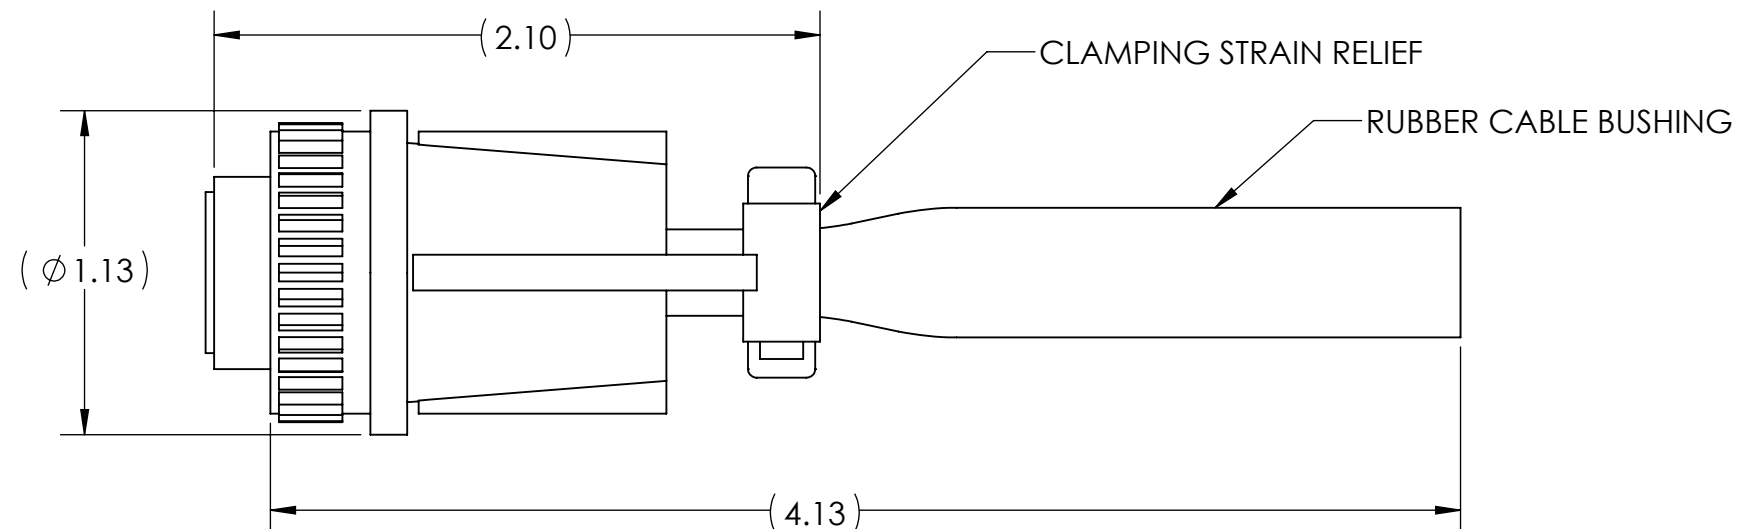

4

3

2

1

ZONE	REV.	REVISION DESCRIPTION	ECN NO.	DATE
	.	.	.	.

NOTES (UNLESS OTHERWISE INDICATED):

1. ORDER P/N MS3106F14S-6S, MATES WITH MS3102R14S-6P RECEPTACLE
2. INCLUDES CONNECTOR AND RUBBER CABLE BUSHING, P/N MS3420-6 OR EQUIVALENTS
3. PARTS MAY APPEAR DIFFERENT THAN SHOWN HERE DEPENDING ON SUPPLIER

UNCONTROLLED COPY

FIRST ISSUE DATE: 04/29/19  
 DRAWN: DRC  
 APPROVED: MFB  
 DATE: 04/29/19  
 ECN:  
 DATE:  
 MATERIAL:

SENSATA TECHNOLOGIES PROPRIETARY AND CONFIDENTIAL. NEITHER THIS PRINT NOR THE INFORMATION CONTAINED HEREON IS TO BE USED AGAINST THE INTERESTS OF SENSATA TECHNOLOGIES OR AGAINST THE INTERESTS OF ANY OF ITS AFFILIATED COMPANIES OR WHOLLY OWNED SUBSIDIARIES.  
 INTERPRET DIMENSIONING AND TOLERANCING PER ASME Y14.5-2009. UNLESS OTHERWISE SPECIFIED DIMENSIONS ARE IN INCHES [MILLIMETERS] AND ARE INTENDED AS NOMINAL SEE PRODUCT SPECIFICATIONS FOR MORE DETAILS.