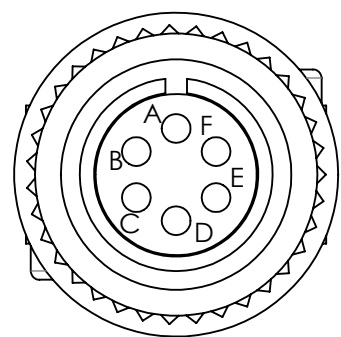

4

3

2

1

ZONE	REV.	REVISION DESCRIPTION	ECN NO.	DATE
	.	.	.	.

NOTES (UNLESS OTHERWISE INDICATED):

1. ORDER P/N MS3106F14S-6S, MATES WITH MS3102R14S-6P RECEPTACLE
2. INCLUDES CONNECTOR AND RUBBER CABLE BUSHING, P/N MS3420-6 OR EQUIVALENTS
3. PARTS MAY APPEAR DIFFERENT THAN SHOWN HERE DEPENDING ON SUPPLIER

UNCONTROLLED COPY

FIRST ISSUE DATE: 04/29/19  
 DRAWN: DRC  
 APPROVED: MFB  
 DATE: 04/29/19  
 ECN:  
 DATE:  
 MATERIAL:

SENSATA TECHNOLOGIES PROPRIETARY AND CONFIDENTIAL. NEITHER THIS PRINT NOR THE INFORMATION CONTAINED HEREON IS TO BE USED AGAINST THE INTERESTS OF SENSATA TECHNOLOGIES OR AGAINST THE INTERESTS OF ANY OF ITS AFFILIATED COMPANIES OR WHOLLY OWNED SUBSIDIARIES.  
 INTERPRET DIMENSIONING AND TOLERANCING PER ASME Y14.5-2009. UNLESS OTHERWISE SPECIFIED DIMENSIONS ARE IN INCHES [MILLIMETERS] AND ARE INTENDED AS NOMINAL SEE PRODUCT SPECIFICATIONS FOR MORE DETAILS.