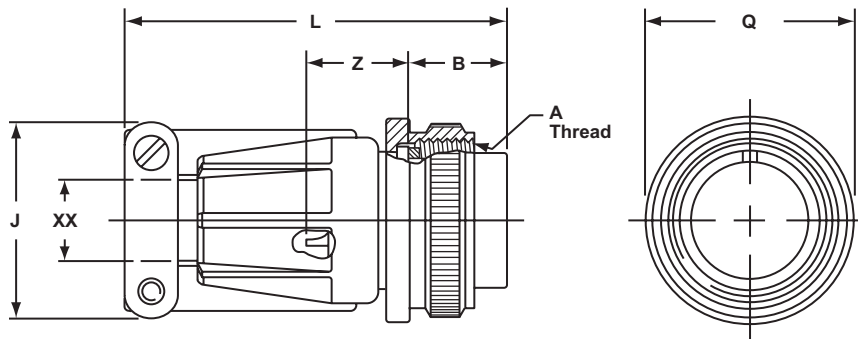

MS/Standard MS3106E/F straight plug

To complete order number, see "how to order" pg. 70.
For solder well data, see page 67.
All lockwire holes are .045 dia. min.

Shell Size	A Thread Class 2A	B ±.005	J Max.	L Max.	Q Max.	Z* ±.045	XX Min. Cable Clearance
10SL	.6250-24UNEF	.531	.896	2.129	.946	.607	.281
12S	.7500-20UNEF	.531	.896	2.129	.995	.607	.281
12	.7500-20UNEF	.719	.896	2.129	.995	.857	.281
14S	.8750-20UNEF	.531	1.021	2.201	1.123	.607	.406
14	.8750-20UNEF	.719	1.021	2.524	1.123	.857	.406
16S	1.0000-20UNEF	.531	1.151	2.201	1.250	.607	.500
16	1.0000-20UNEF	.719	1.151	2.524	1.250	.857	.500
18	1.1250-18UNEF	.719	1.242	2.596	1.333	.857	.531
20	1.2500-18UNEF	.719	1.499	2.654	1.461	.857	.656
22	1.3750-18UNEF	.719	1.499	2.654	1.588	.857	.740
24	1.5000-18UNEF	.719	1.781	2.885	1.715	.857	.781
28	1.7500-18UNS	.719	1.781	2.885	1.968	.857	.922
32	2.0000-18UNS	.719	2.087	2.943	2.209	.857	1.156
36	2.2500-16UN	.719	2.281	2.943	2.463	.857	1.250
40	2.5000-16UN	.719	2.581	3.068	2.718	.857	1.562

* Increase Z dimension by .312 for size "0" contact only.

X-ON Electronics

Largest Supplier of Electrical and Electronic Components

Click to view similar products for [Sensor Cables / Actuator Cables](#) category: