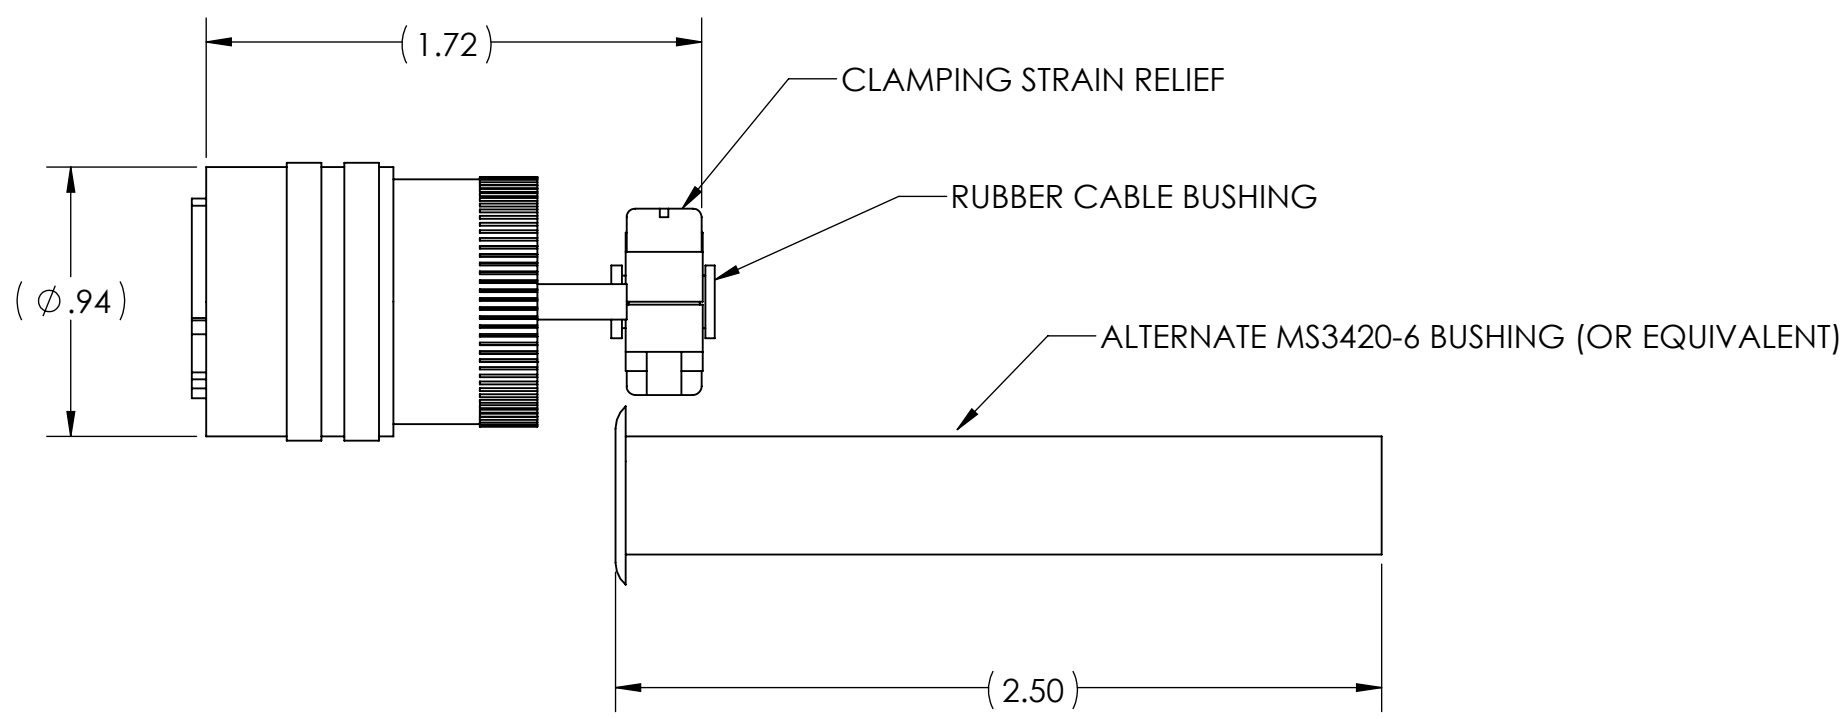

4

3

2

1

ZONE	REV.	REVISION DESCRIPTION	ECN NO.	DATE

- NOTES (UNLESS OTHERWISE INDICATED)
- ORDER P/N MS3116F12-10S. MATES WITH MS3112E12-10P RECEPTACLE
 - INCLUDES CONNECTOR AND TWO TYPES OF RUBBER CABLE BUSHINGS
 - PARTS MAY APPEAR DIFFERENT THAN SHOWN HERE DEPENDING ON SUPPLIER