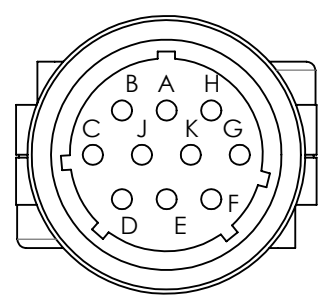

4

3

2

1

ZONE	REV.	REVISION DESCRIPTION	ECN NO.	DATE

- NOTES (UNLESS OTHERWISE INDICATED)
- ORDER P/N MS3116F12-10S. MATES WITH MS3112E12-10P RECEPTACLE
 - INCLUDES CONNECTOR AND TWO TYPES OF RUBBER CABLE BUSHINGS
 - PARTS MAY APPEAR DIFFERENT THAN SHOWN HERE DEPENDING ON SUPPLIER

INTERPRET DIMENSIONING AND TOLERANCING PER ASME Y14.5-2009. UNLESS OTHERWISE SPECIFIED DIMENSIONS ARE IN INCHES [MILLIMETERS] AND ARE INTENDED AS NOMINAL SEE PRODUCT SPECIFICATIONS FOR MORE DETAILS.

DO NOT SCALE DRAWING
 THIRD ANGLE PROJECTION