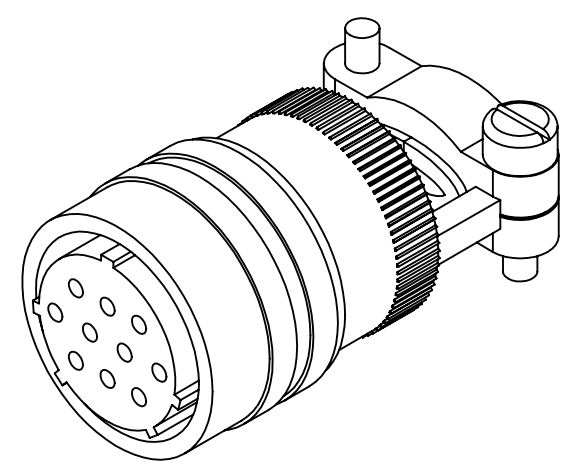

4

3

2

1

ZONE	REV.	REVISION DESCRIPTION	ECN NO.	DATE

- NOTES (UNLESS OTHERWISE INDICATED)
- ORDER P/N MS3116F12-10S. MATES WITH MS3112E12-10P RECEPTACLE
 - INCLUDES CONNECTOR AND TWO TYPES OF RUBBER CABLE BUSHINGS
 - PARTS MAY APPEAR DIFFERENT THAN SHOWN HERE DEPENDING ON SUPPLIER