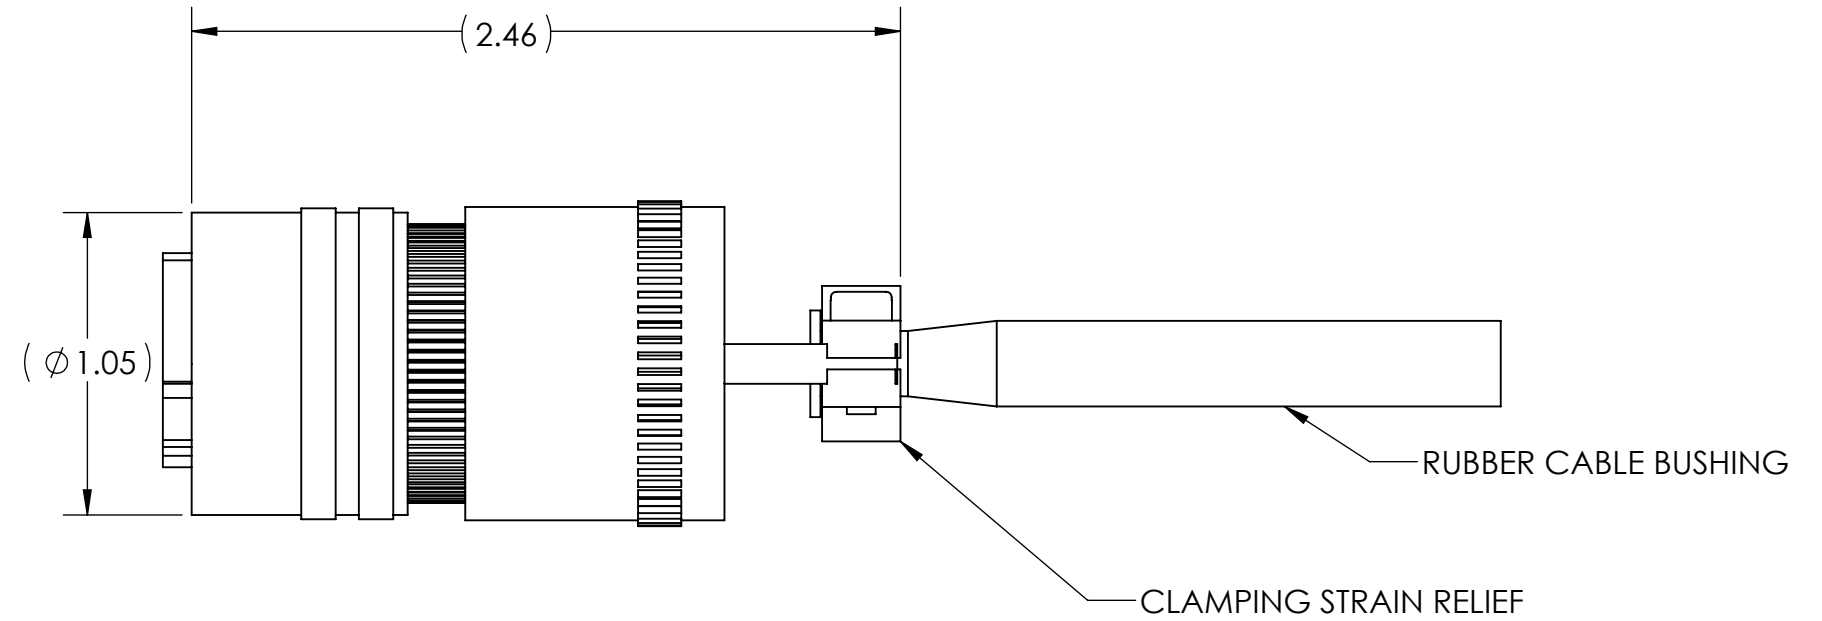

4

3

2

1

ZONE	REV.	REVISION DESCRIPTION	ECN NO.	DATE

NOTES (UNLESS OTHERWISE INDICATED):

1. MS3116J14-19S, MATES WITH MS3116J14-19P RECEPTACLE
2. INCLUDES MS3420-6 BUSHING OR EQUIVALENT
3. PARTS MAY APPEAR DIFFERENT THAN SHOWN HERE DEPENDING ON SUPPLIER