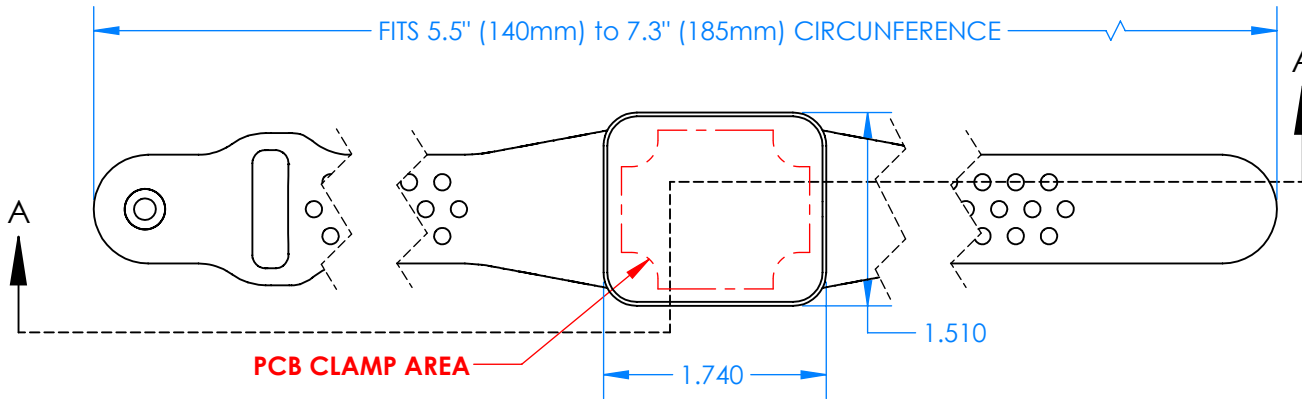

## Enclosure color (YY)

### Top-Bottom combinations available

BK=black  
 CL=clear  
 TRGY=translucent gray  
 TRRD=translucent red

## Strap color (ZZ)

BK=black  
 BL=blue  
 GM=gunmetal  
 NG=neon green  
 NO=neon orange  
 OR=orange  
 YL=yellow  
 WH=white

PN	Description
5510A	(1) BW2A Top style A
5511A	(1) BW2A Bottom style A
5517A	(1) BW2AS Small Strap style A
6002	(4) #2 X 3/8" PH HD screw. TORQUE 35-60 in-oz