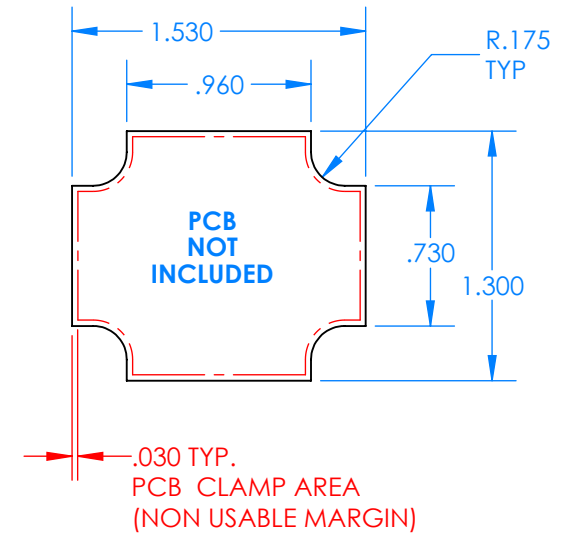

# SERPAC BW20A-YY-AS-ZZ

Electronic Enclosures

## Enclosure color (YY)

### Top-Bottom combinations available

BK=black  
 CL=clear  
 TRGY=translucent gray  
 TRRD=translucent red

## Strap color (ZZ)

BK=black  
 BL=blue  
 GM=gunmetal  
 NG=neon green  
 NO=neon orange  
 OR=orange  
 YL=yellow  
 WH=white

PN	Description
5510A	(1) BW2A Top style A
5511A	(1) BW2A Bottom style A
5517A	(1) BW2AS Small Strap style A
6002	(4) #2 X 3/8" PH HD screw. TORQUE 35-60 in-oz