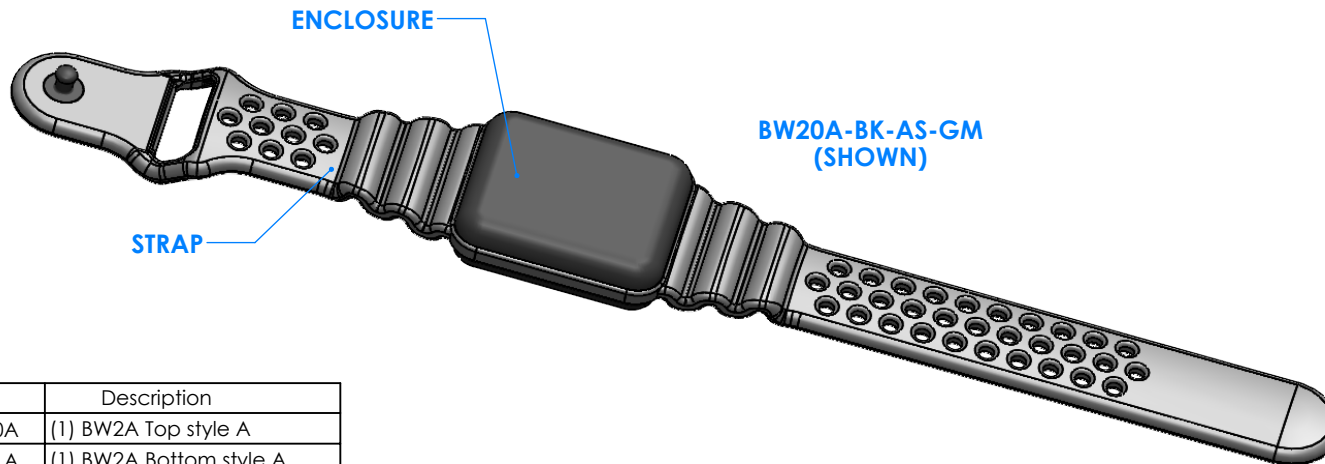

## Enclosure color (YY)

### Top-Bottom combinations available

BK=black  
 CL=clear  
 TRGY=translucent gray  
 TRRD=translucent red

## Strap color (ZZ)

BK=black  
 BL=blue  
 GM=gunmetal  
 NG=neon green  
 NO=neon orange  
 OR=orange  
 YL=yellow  
 WH=white

PN	Description
5510A	(1) BW2A Top style A
5511A	(1) BW2A Bottom style A
5517A	(1) BW2AS Small Strap style A
6002	(4) #2 X 3/8" PH HD screw. TORQUE 35-60 in-oz