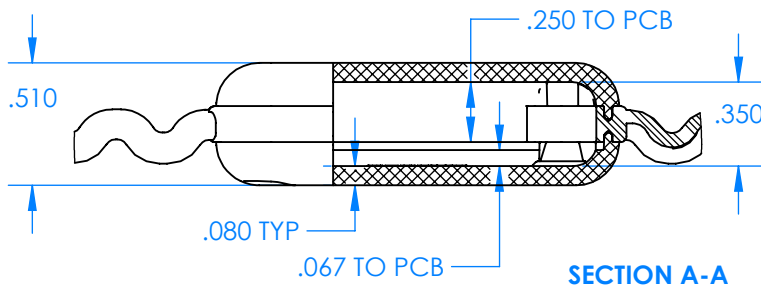

SERPAC BW20A-YY-AS-ZZ

Electronic Enclosures

Enclosure color (YY)

Top-Bottom combinations available

BK=black
CL=clear
TRGY=translucent gray
TRRD=translucent red