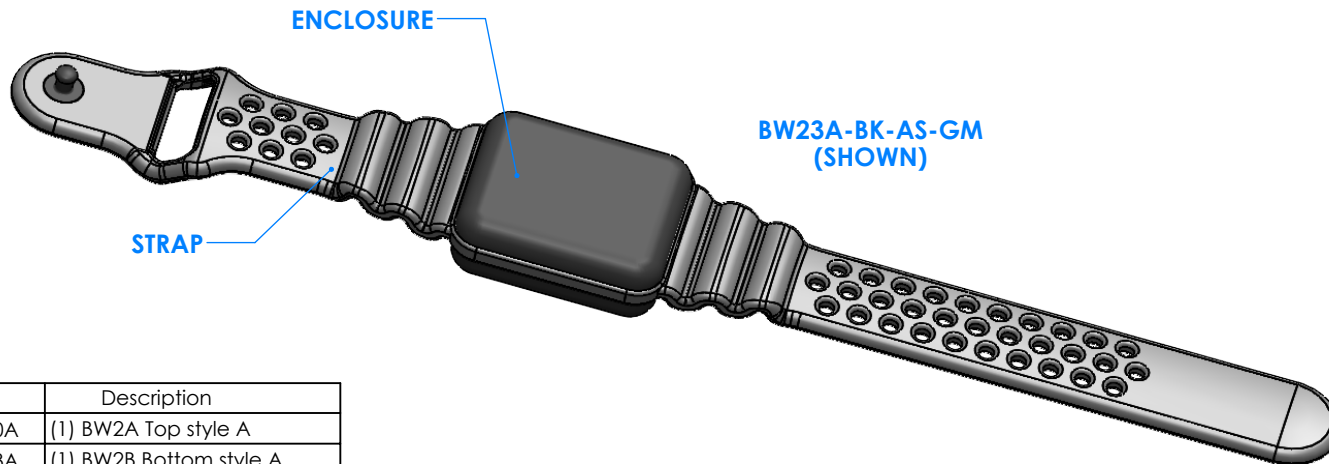

SERPAC BW23A-YY-AS-ZZ

Electronic Enclosures

Enclosure color (YY)

Top-Bottom combinations available

BK=black
CL=clear
TRGY=translucent gray
TRRD=translucent red

Strap color (ZZ)

BK=black
BL=blue
GM=gunmetal
NG=neon green
NO=neon orange
OR=orange
YL=yellow
WH=white

PN	Description
5510A	(1) BW2A Top style A
5513A	(1) BW2B Bottom style A
5517A	(1) BW2AS Small Strap style A
6002	(4) #2 X 3/8" PH HD screw. TORQUE 35-60 in-oz

Watertight enclosure meets or exceeds:
IP67
NEMA 4X, 12, 13