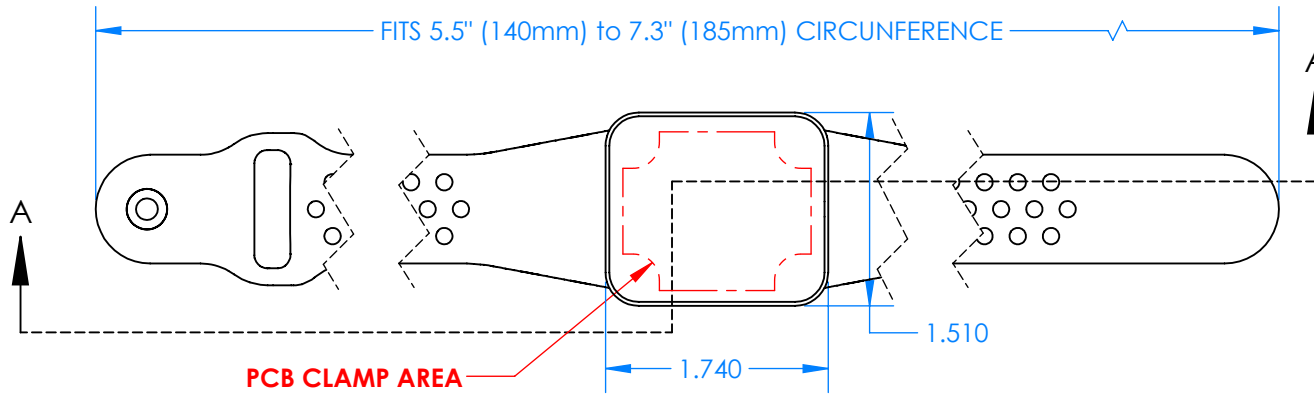

SERPAC BW23A-YY-AS-ZZ

Electronic Enclosures

Enclosure color (YY)

Top-Bottom combinations available

BK=black
CL=clear
TRGY=translucent gray
TRRD=translucent red

Strap color (ZZ)

BK=black
BL=blue
GM=gunmetal
NG=neon green
NO=neon orange
OR=orange
YL=yellow
WH=white

PN	Description
5510A	(1) BW2A Top style A
5513A	(1) BW2B Bottom style A
5517A	(1) BW2AS Small Strap style A
6002	(4) #2 X 3/8" PH HD screw. TORQUE 35-60 in-oz

Watertight enclosure meets or exceeds:
IP67
NEMA 4X, 12, 13