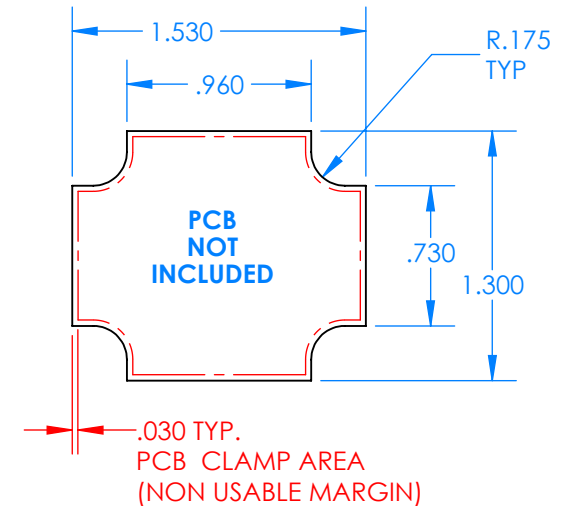

SERPAC BW23A-YY-AS-ZZ

Electronic Enclosures

Enclosure color (YY)

Top-Bottom combinations available

BK=black
CL=clear
TRGY=translucent gray
TRRD=translucent red

Strap color (ZZ)

BK=black
BL=blue
GM=gunmetal
NG=neon green
NO=neon orange
OR=orange
YL=yellow
WH=white

PN	Description
5510A	(1) BW2A Top style A
5513A	(1) BW2B Bottom style A
5517A	(1) BW2AS Small Strap style A
6002	(4) #2 X 3/8" PH HD screw. TORQUE 35-60 in-oz

Watertight enclosure meets or exceeds:
IP67
NEMA 4X, 12, 13