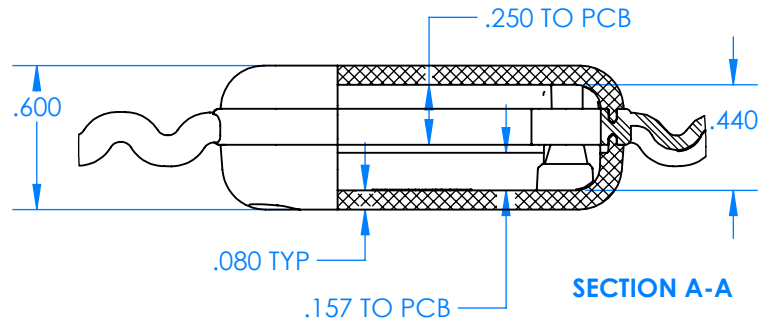

SERPAC BW23A-YY-AS-ZZ

Electronic Enclosures

Enclosure color (YY)

Top-Bottom combinations available

BK=black
CL=clear
TRGY=translucent gray
TRRD=translucent red

Strap color (ZZ)

BK=black
BL=blue
GM=gunmetal
NG=neon green
NO=neon orange
OR=orange
YL=yellow
WH=white

PN	Description
5510A	(1) BW2A Top style A
5513A	(1) BW2B Bottom style A
5517A	(1) BW2AS Small Strap style A
6002	(4) #2 X 3/8" PH HD screw. TORQUE 35-60 in-oz

Watertight enclosure meets or exceeds:
IP67
NEMA 4X, 12, 13