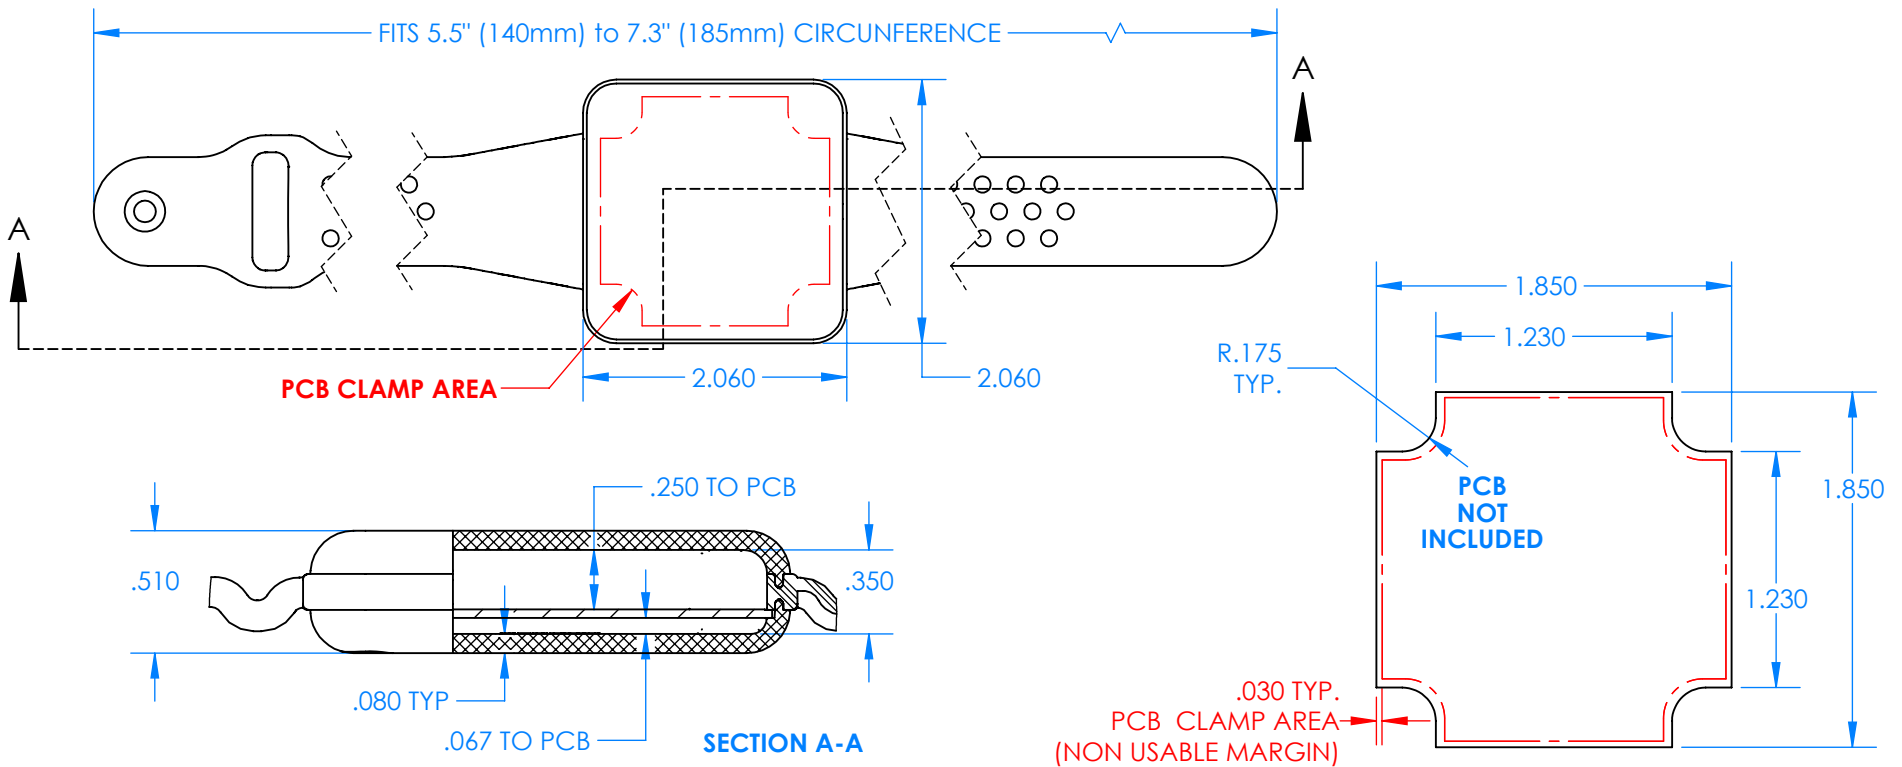

SERPAC BW40A-YY-AS-ZZ

Electronic Enclosures

Enclosure color (YY)
Top-Bottom combinations available
 BK=black
 CL=clear
 TRGY=translucent gray
 TRRD=translucent red

Strap color (ZZ)
 BK=black
 BL=blue
 GM=gunmetal
 NG=neon green
 NO=neon orange
 OR=orange
 YL=yellow
 WH=white

PN	Description
5523A	(1) BW 4A Top style A
5524A	(1) BW 4A Bottom style A
5529A	(1) BW 4S-Small Strap style A
6002	(4) #2 X 3/8" PH HD screw. TORQUE 35-60 in-oz

Watertight enclosure meets or exceeds:
IP67
NEMA 4X, 12, 13