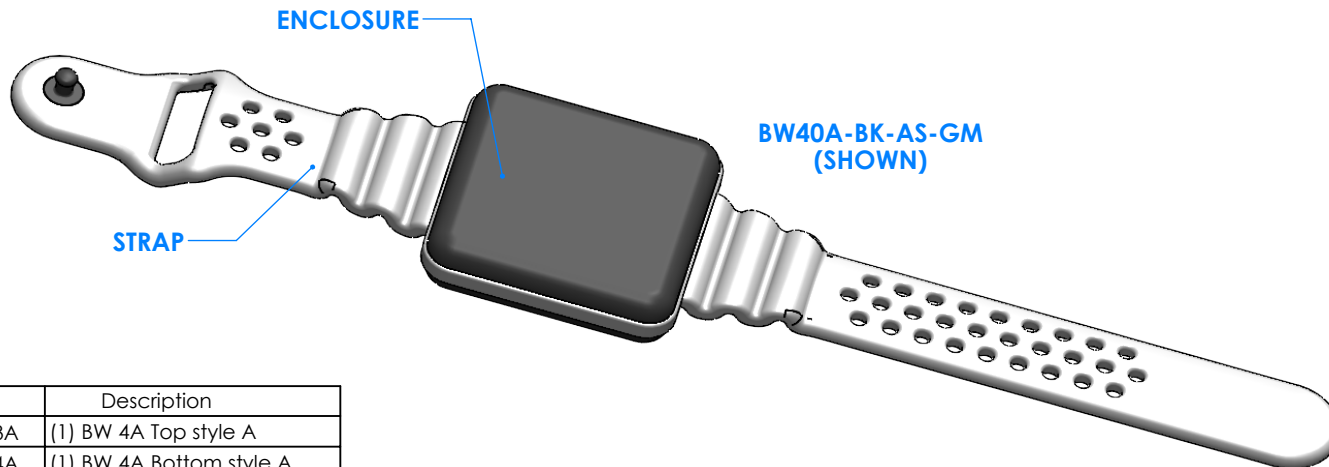

SERPAC BW40A-YY-AS-ZZ

Electronic Enclosures

Enclosure color (YY)
Top-Bottom combinations available
 BK=black
 CL=clear
 TRGY=translucent gray
 TRRD=translucent red

Strap color (ZZ)
 BK=black
 BL=blue
 GM=gunmetal
 NG=neon green
 NO=neon orange
 OR=orange
 YL=yellow
 WH=white

PN	Description
5523A	(1) BW 4A Top style A
5524A	(1) BW 4A Bottom style A
5529A	(1) BW 4S-Small Strap style A
6002	(4) #2 X 3/8" PH HD screw. TORQUE 35-60 in-oz

Watertight enclosure meets or exceeds:
IP67
NEMA 4X, 12, 13