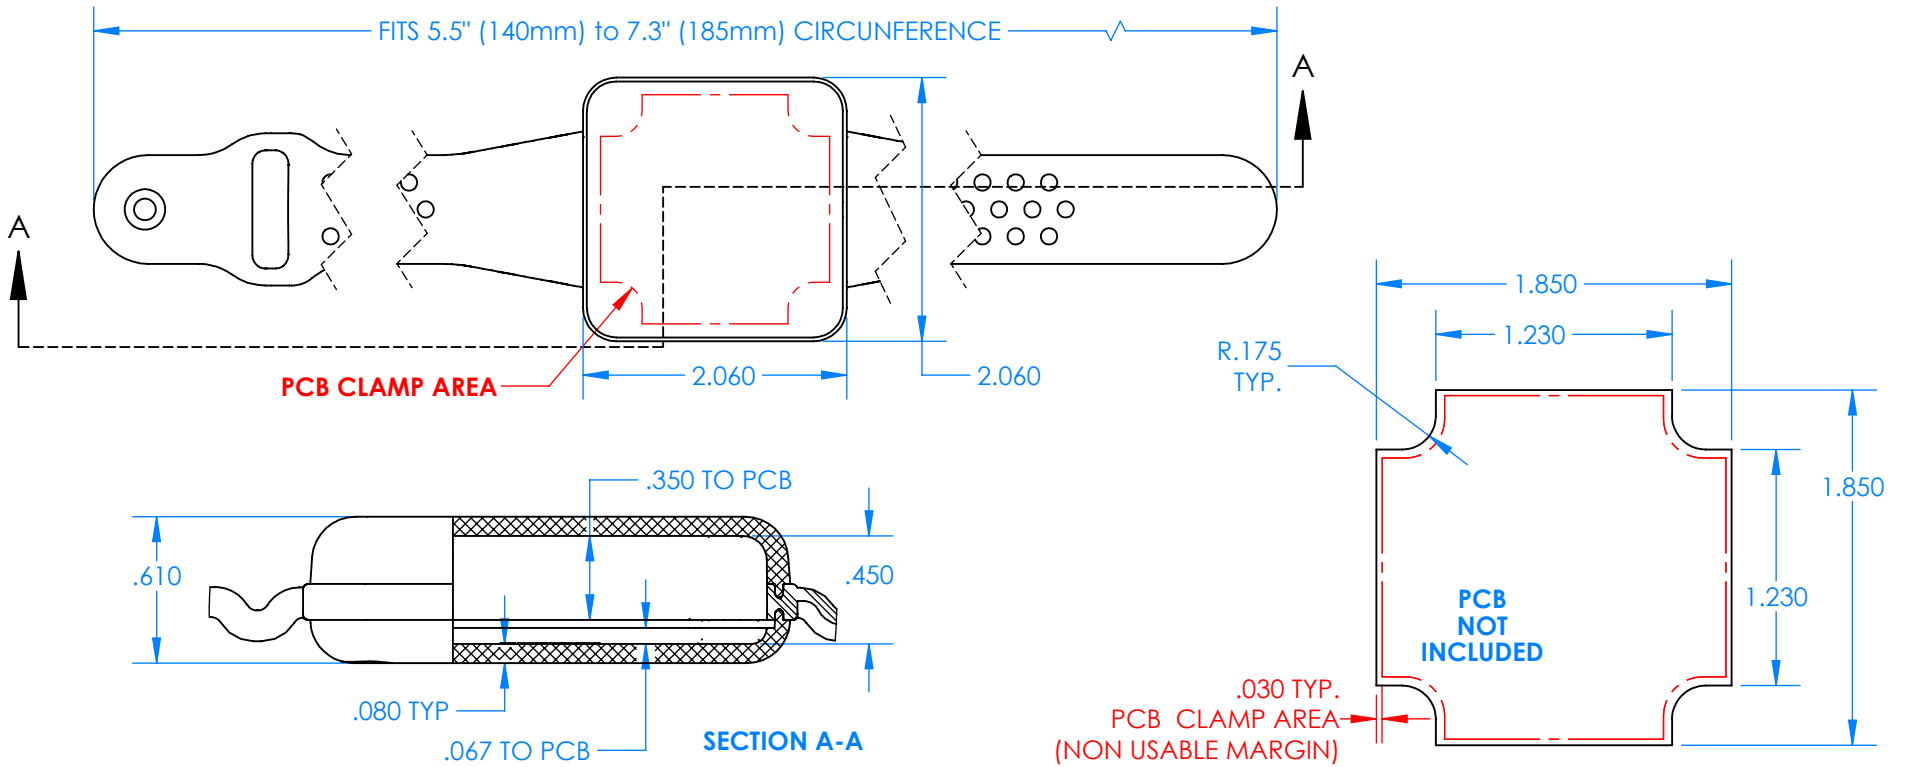

SERPAC BW41A-YY-AS-ZZ

Electronic Enclosures

Enclosure color (YY)

Top-Bottom combinations available

- BK=black
- CL=clear
- TRGY=translucent gray
- TRRD=translucent red