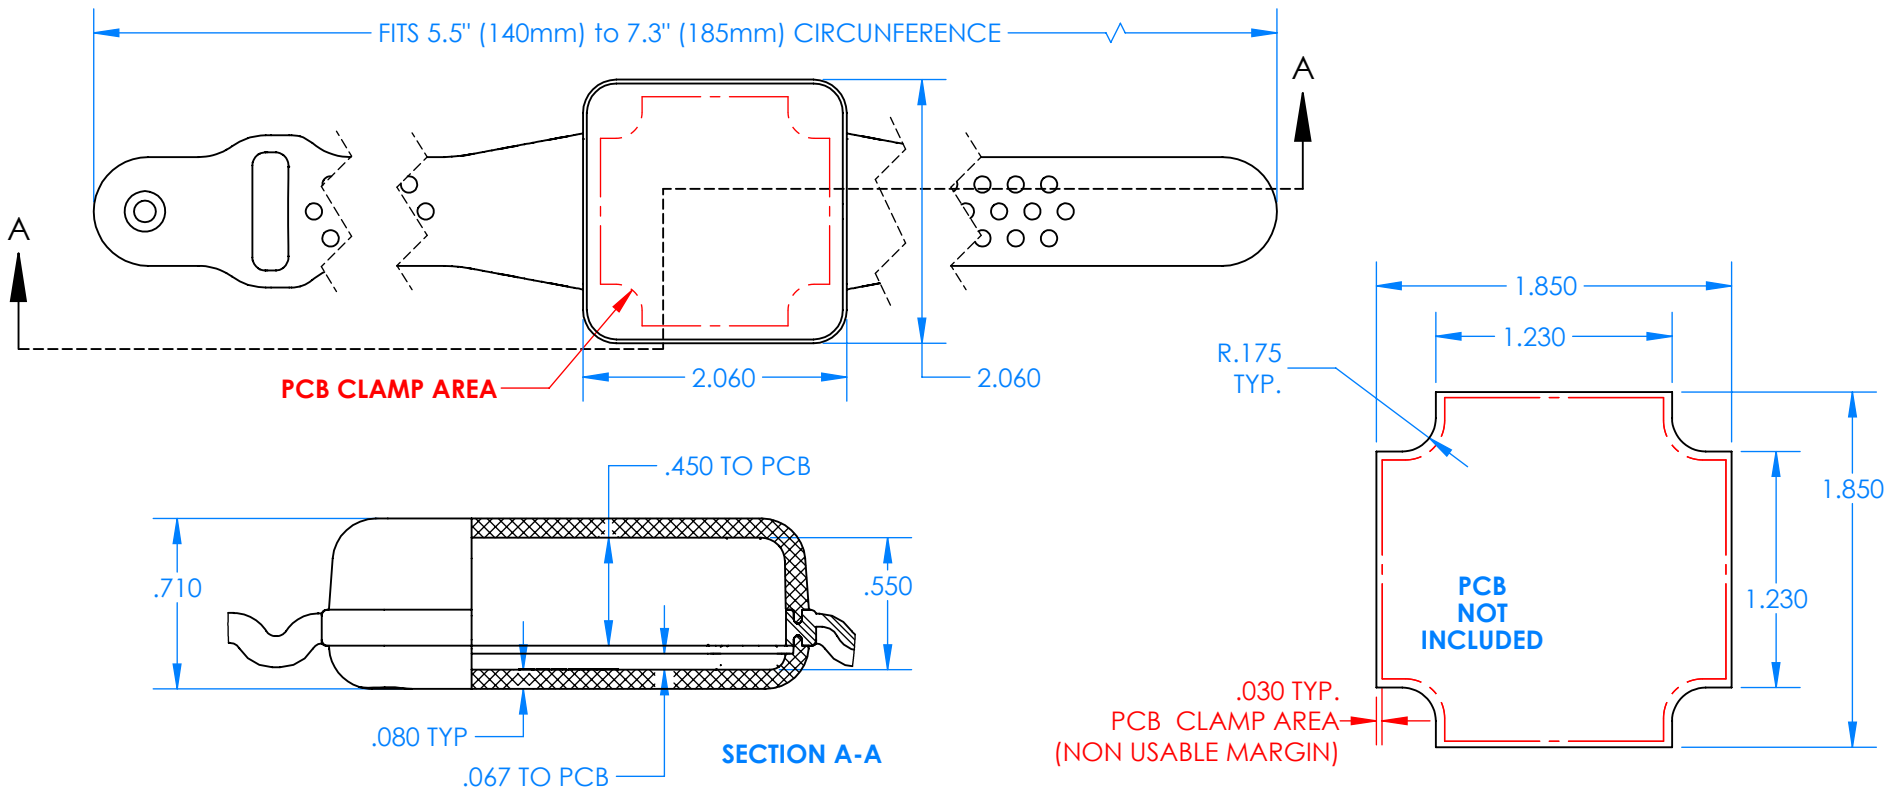

SERPAC BW42A-YY-AS-ZZ

Electronic Enclosures

Enclosure color (YY)

Top-Bottom combinations available

- BK=black
- CL=clear
- TRGY=translucent gray
- TRRD=translucent red