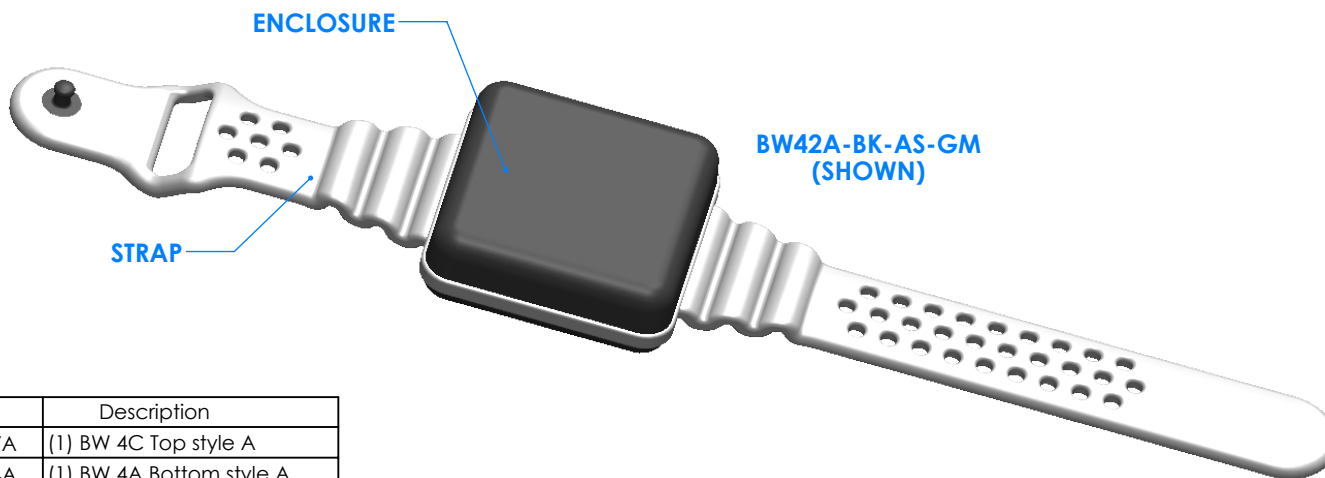

# SERPAC BW42A-YY-AS-ZZ

Electronic Enclosures

### Enclosure color (YY)

#### Top-Bottom combinations available

- BK=black
- CL=clear
- TRGY=translucent gray
- TRRD=translucent red

### Strap color (ZZ)

- BK=black
- BL=blue
- GM=gunmetal
- NG=neon green
- NO=neon orange
- OR=orange
- YL=yellow
- WH=white

PN	Description
5527A	(1) BW 4C Top style A
5524A	(1) BW 4A Bottom style A
5529A	(1) BW 4S-Small Strap style A
6002	(4) #2 X 3/8" PH HD screw. TORQUE 35-60 in-oz