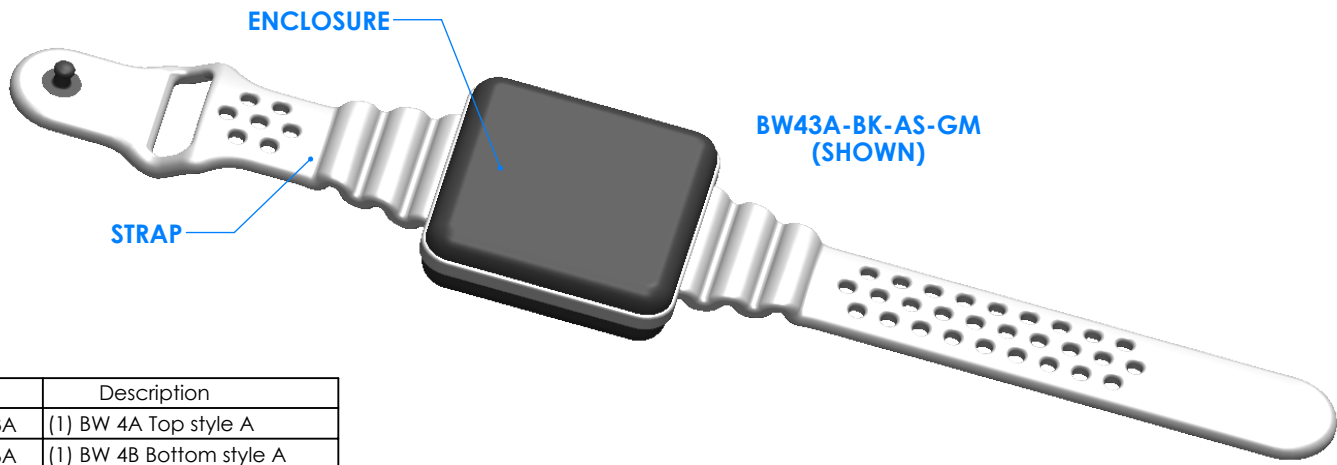

# SERPAC BW43A-YY-AS-ZZ

Electronic Enclosures

**Enclosure color (YY)**  
**Top-Bottom combinations available**  
 BK=black  
 CL=clear  
 TRGY=translucent gray  
 TRRD=translucent red

**Strap color (ZZ)**  
 BK=black  
 BL=blue  
 GM=gunmetal  
 NG=neon green  
 NO=neon orange  
 OR=orange  
 YL=yellow  
 WH=white

PN	Description
5523A	(1) BW 4A Top style A
5526A	(1) BW 4B Bottom style A
5529A	(1) BW 4S-Small Strap style A
6002	(4) #2 X 3/8" PH HD screw. TORQUE 35-60 in-oz

**Watertight enclosure meets or exceeds:**  
**IP67**  
**NEMA 4X, 12, 13**