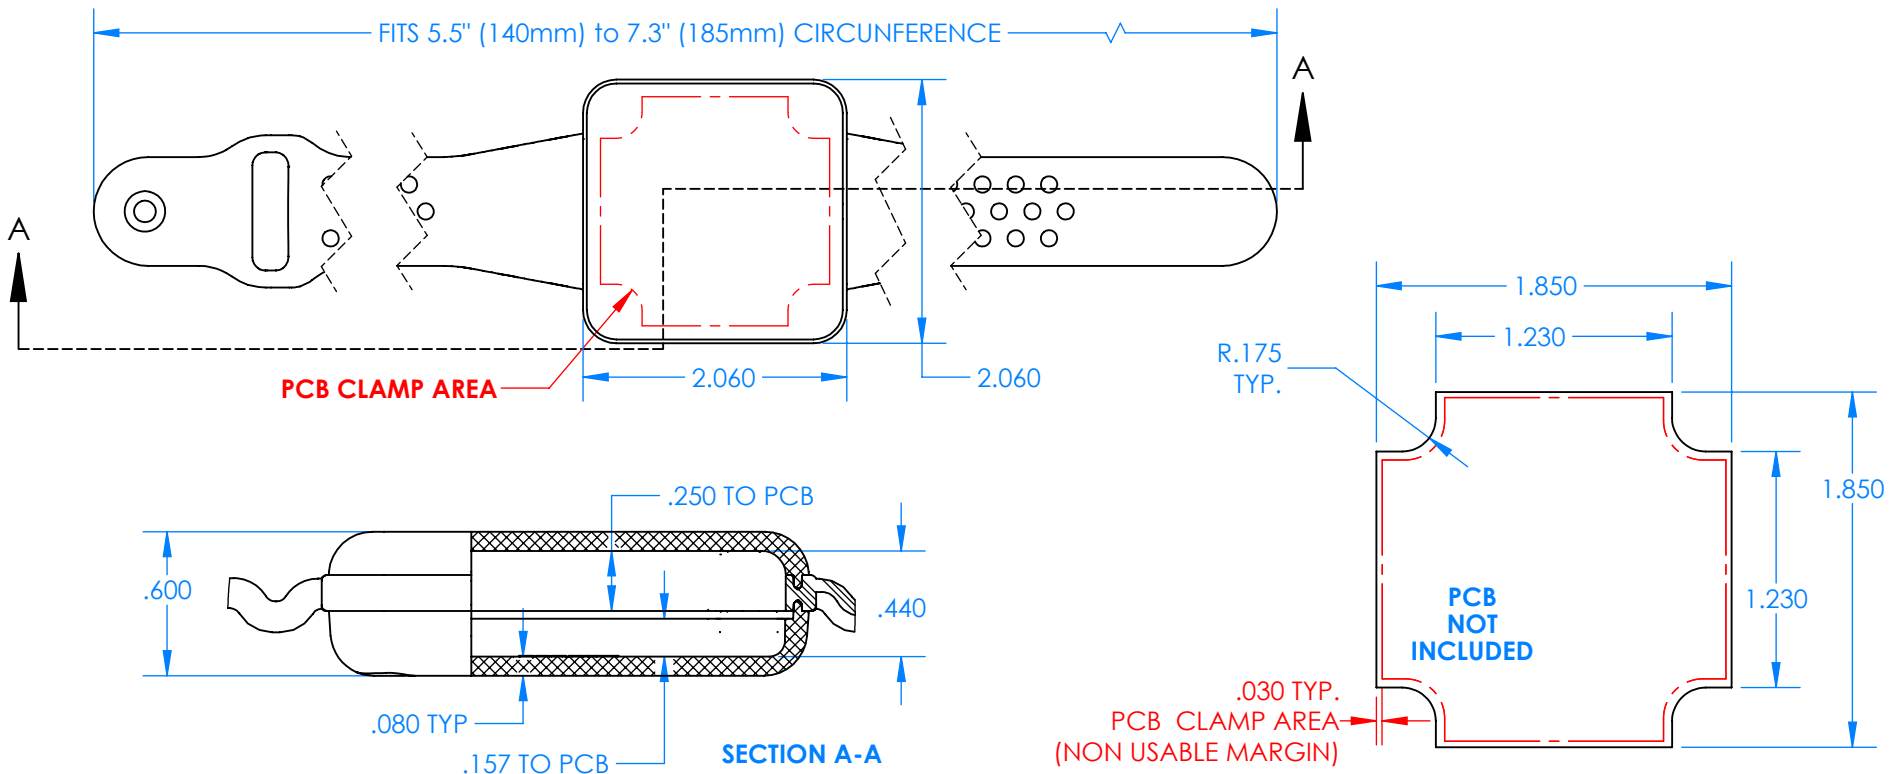

# SERPAC BW43A-YY-AS-ZZ

Electronic Enclosures

**Enclosure color (YY)**  
**Top-Bottom combinations available**  
 BK=black  
 CL=clear  
 TRGY=translucent gray  
 TRRD=translucent red

**Strap color (ZZ)**  
 BK=black  
 BL=blue  
 GM=gunmetal  
 NG=neon green  
 NO=neon orange  
 OR=orange  
 YL=yellow  
 WH=white

PN	Description
5523A	(1) BW 4A Top style A
5526A	(1) BW 4B Bottom style A
5529A	(1) BW 4S-Small Strap style A
6002	(4) #2 X 3/8" PH HD screw. TORQUE 35-60 in-oz

**Watertight enclosure meets or exceeds:**  
**IP67**  
**NEMA 4X, 12, 13**