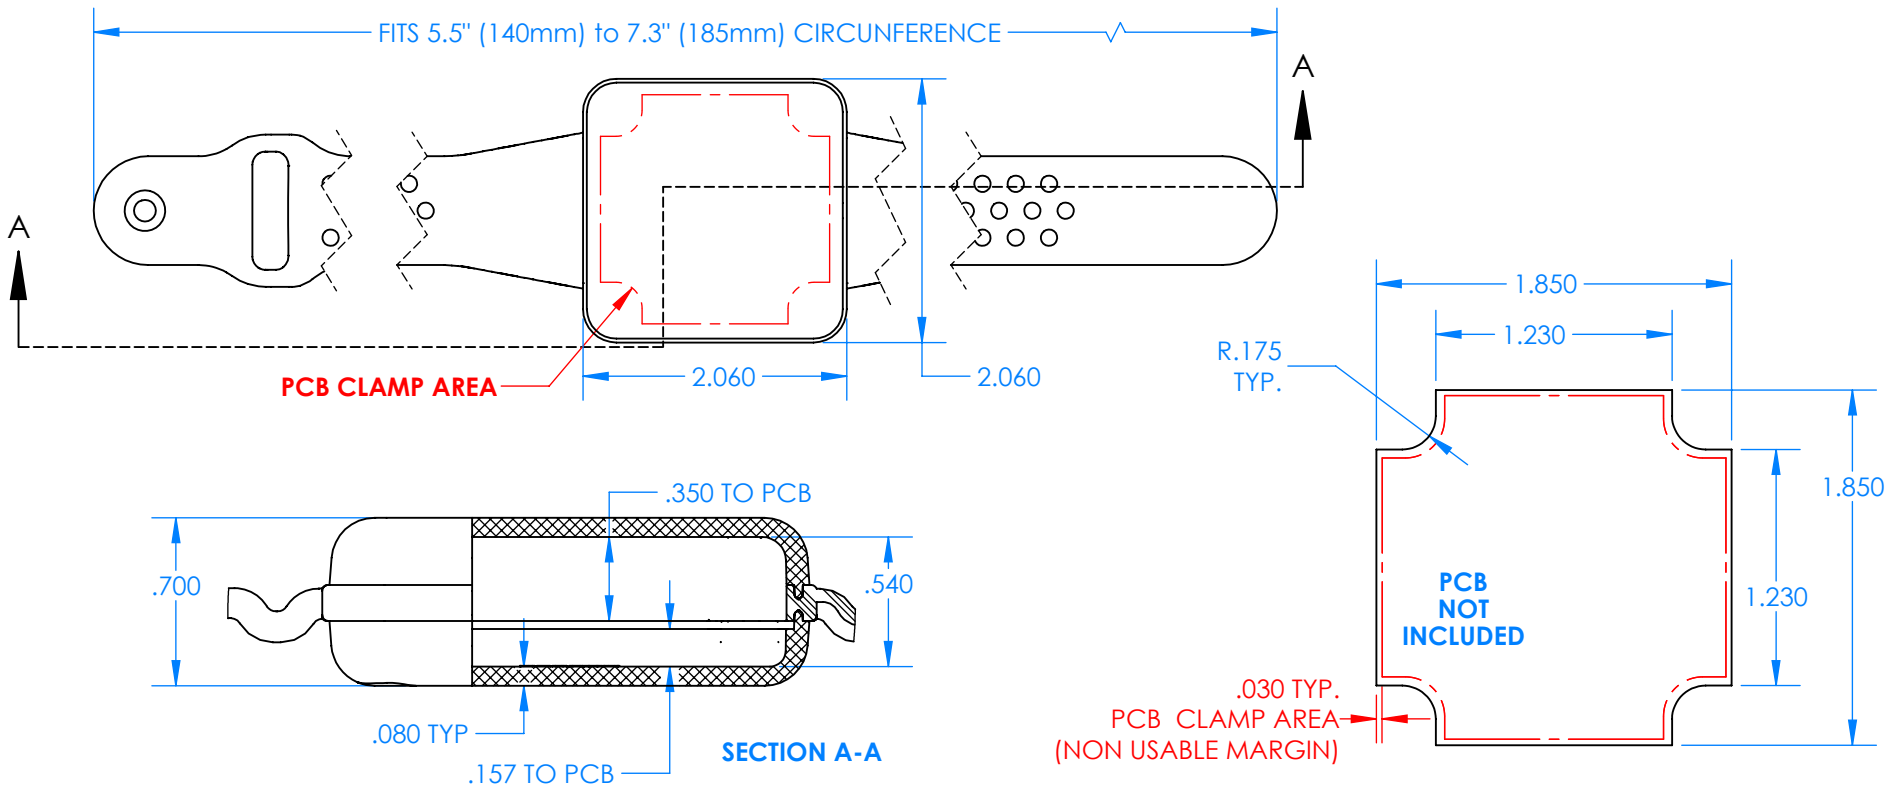

SERPAC BW44A-YY-AS-ZZ

Electronic Enclosures

Enclosure color (YY)

Top-Bottom combinations available

- BK=black
- CL=clear
- TRGY=translucent gray
- TRRD=translucent red

Strap color (ZZ)

- BK=black
- BL=blue
- GM=gunmetal
- NG=neon green
- NO=neon orange
- OR=orange
- YL=yellow
- WH=white

PN	Description
5525A	(1) BW 4B Top style A
5526A	(1) BW 4B Bottom style A
5529A	(1) BW 4S-Small Strap style A
6002	(4) #2 X 3/8" PH HD screw. TORQUE 35-60 in-oz

Watertight enclosure meets or exceeds:
IP67
NEMA 4X, 12, 13