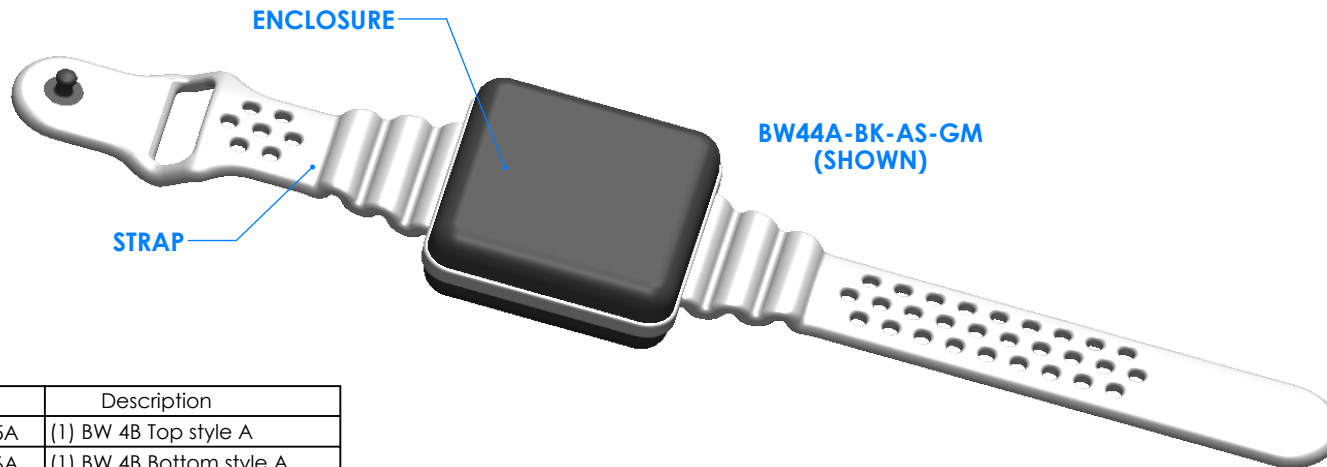

SERPAC BW44A-YY-AS-ZZ

Electronic Enclosures

Enclosure color (YY)

Top-Bottom combinations available

- BK=black
- CL=clear
- TRGY=translucent gray
- TRRD=translucent red

Strap color (ZZ)

- BK=black
- BL=blue
- GM=gunmetal
- NG=neon green
- NO=neon orange
- OR=orange
- YL=yellow
- WH=white

PN	Description
5525A	(1) BW 4B Top style A
5526A	(1) BW 4B Bottom style A
5529A	(1) BW 4S-Small Strap style A
6002	(4) #2 X 3/8" PH HD screw. TORQUE 35-60 in-oz

Watertight enclosure meets or exceeds:
IP67
NEMA 4X, 12, 13