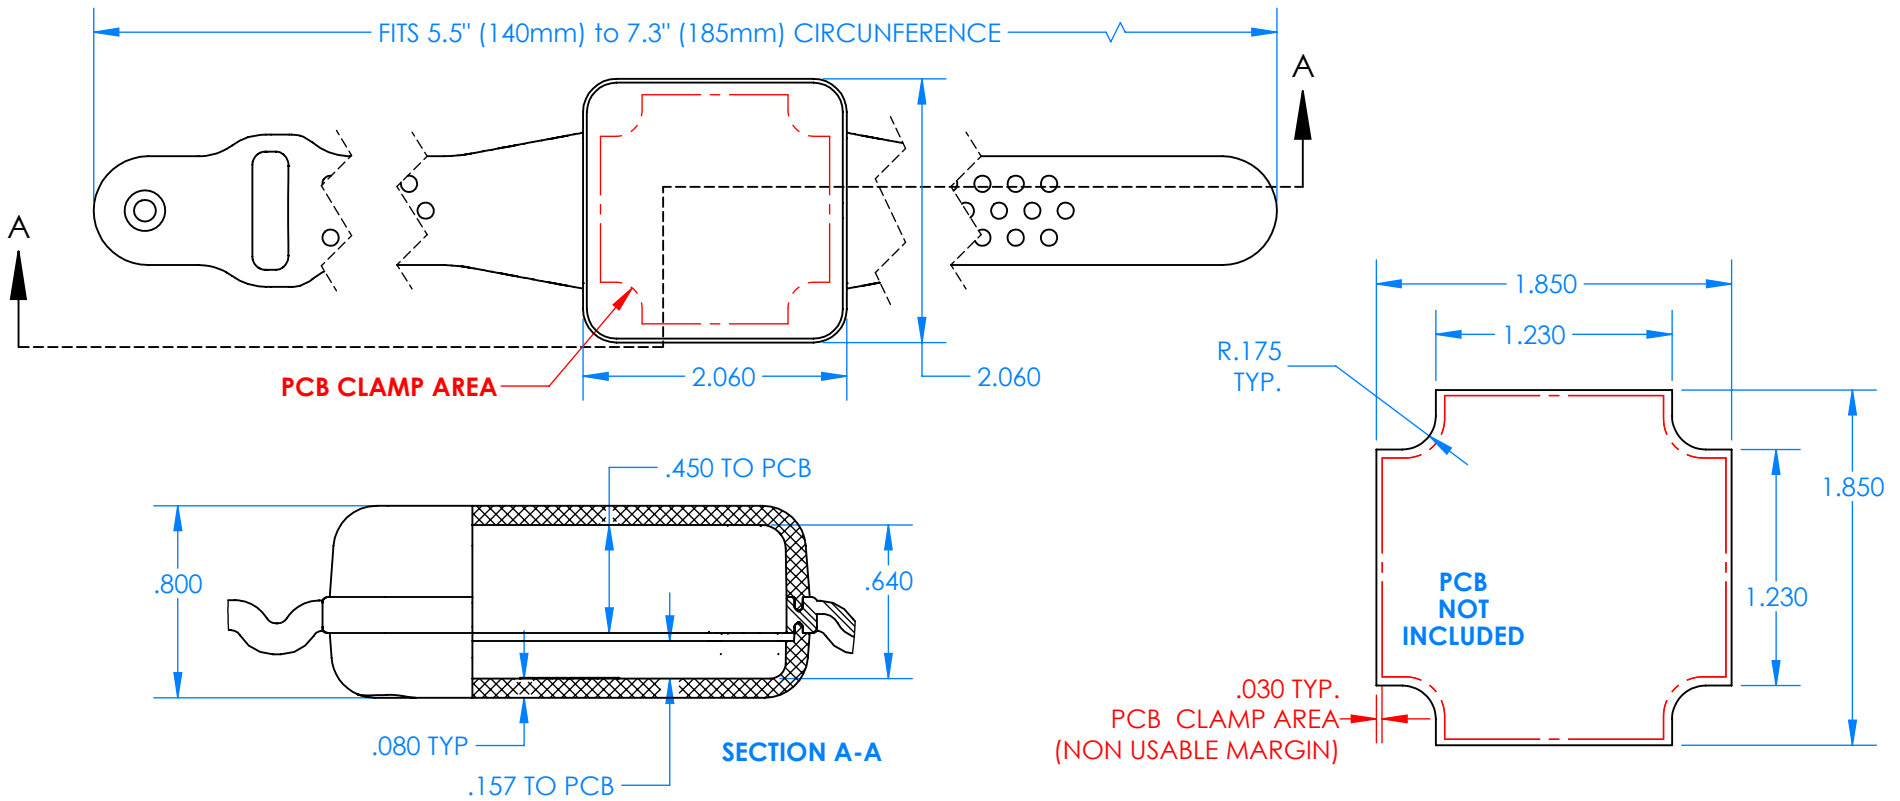

SERPAC BW45A-YY-AS-ZZ

Electronic Enclosures

Enclosure color (YY)

Top-Bottom combinations available

- BK=black
- CL=clear
- TRGY=translucent gray
- TRRD=translucent red

Strap color (ZZ)

- BK=black
- BL=blue
- GM=gunmetal
- NG=neon green
- NO=neon orange
- OR=orange
- YL=yellow
- WH=white

PN	Description
5527A	(1) BW 4C Top style A
5526A	(1) BW 4B Bottom style A
5529A	(1) BW 4S-Small Strap style A
6002	(4) #2 X 3/8" PH HD screw. TORQUE 35-60 in-oz

Watertight enclosure meets or exceeds:
IP67
NEMA 4X, 12, 13