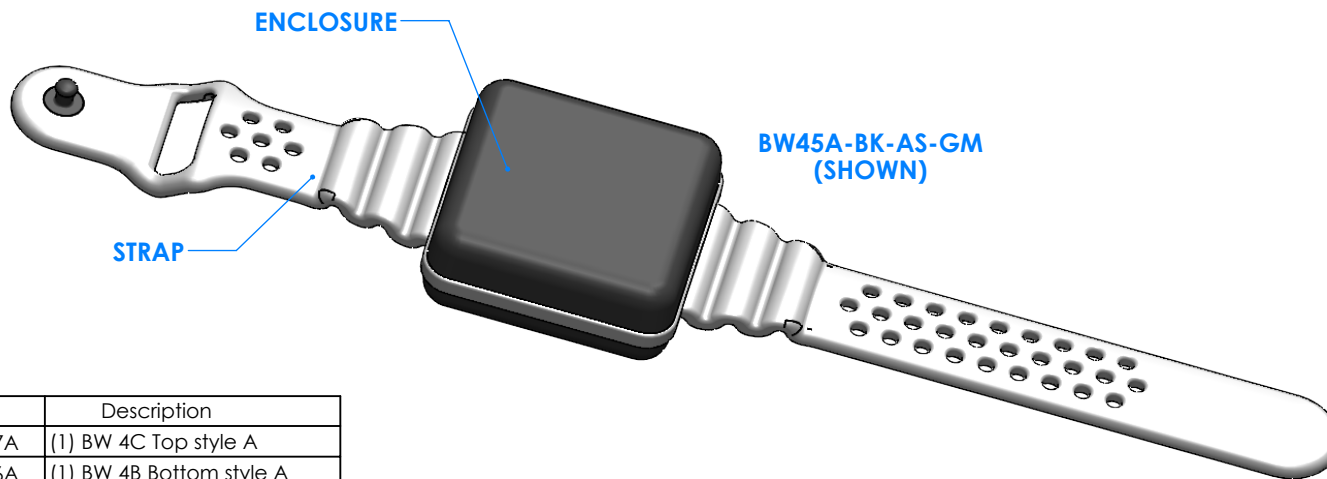

SERPAC BW45A-YY-AS-ZZ

Electronic Enclosures

Enclosure color (YY)

Top-Bottom combinations available

- BK=black
- CL=clear
- TRGY=translucent gray
- TRRD=translucent red

Strap color (ZZ)

- BK=black
- BL=blue
- GM=gunmetal
- NG=neon green
- NO=neon orange
- OR=orange
- YL=yellow
- WH=white

PN	Description
5527A	(1) BW 4C Top style A
5526A	(1) BW 4B Bottom style A
5529A	(1) BW 4S-Small Strap style A
6002	(4) #2 X 3/8" PH HD screw. TORQUE 35-60 in-oz

Watertight enclosure meets or exceeds:
IP67
NEMA 4X, 12, 13