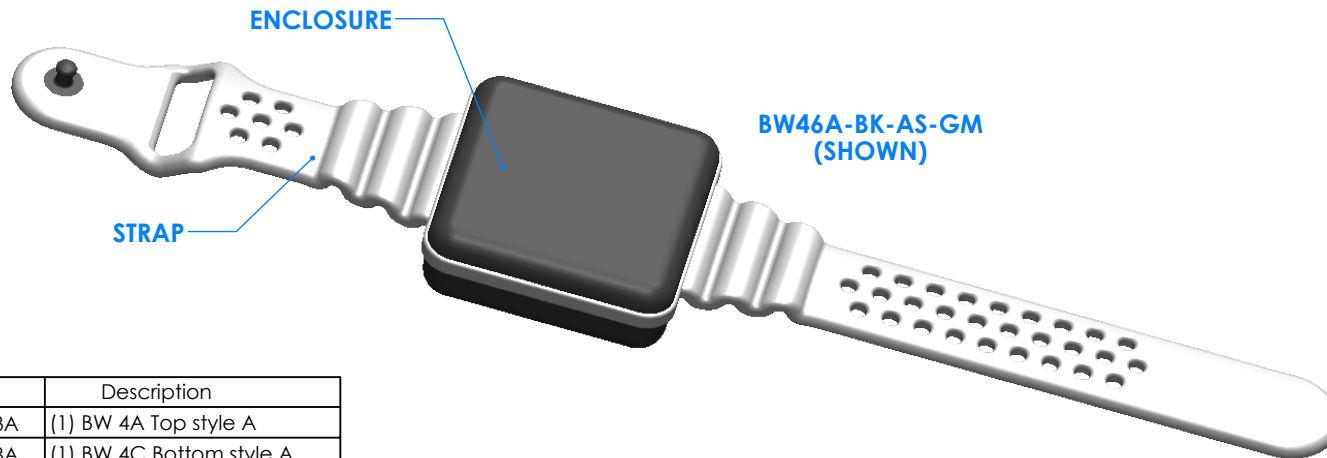

# SERPAC BW46A-YY-AS-ZZ

Electronic Enclosures

**Enclosure color (YY)**  
**Top-Bottom combinations available**  
 BK=black  
 CL=clear  
 TRGY=translucent gray  
 TRRD=translucent red

**Strap color (ZZ)**  
 BK=black  
 BL=blue  
 GM=gunmetal  
 NG=neon green  
 NO=neon orange  
 OR=orange  
 YL=yellow  
 WH=white

PN	Description
5523A	(1) BW 4A Top style A
5528A	(1) BW 4C Bottom style A
5529A	(1) BW 4S-Small Strap style A
6002	(4) #2 X 3/8" PH HD screw. TORQUE 35-60 in-oz

**Watertight enclosure meets or exceeds:**  
**IP67**  
**NEMA 4X, 12, 13**