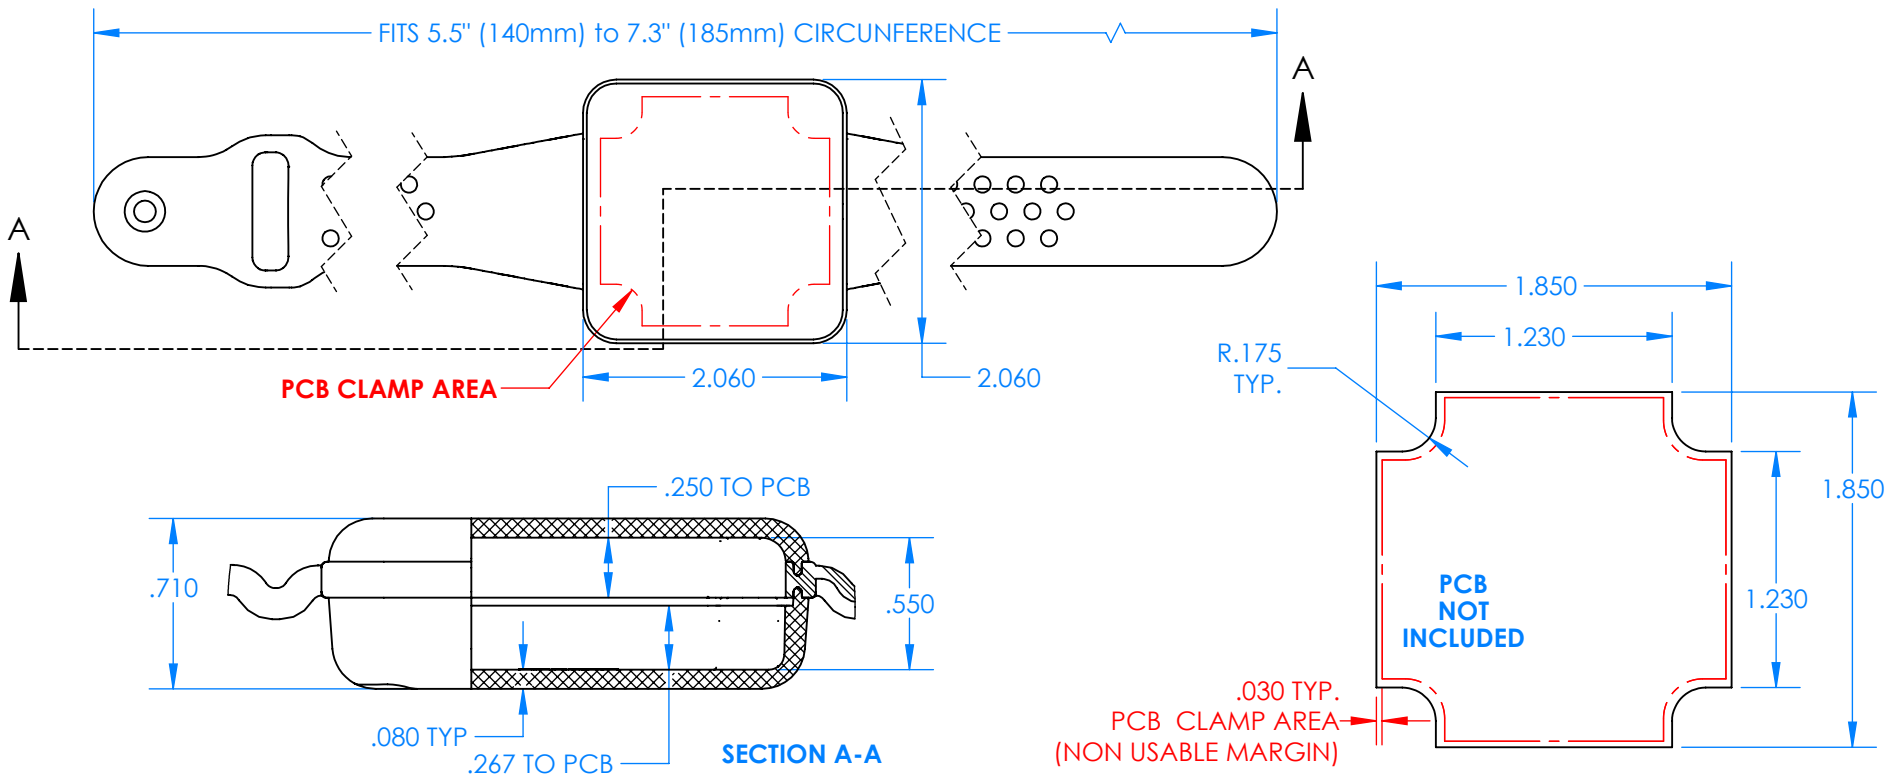

# SERPAC BW46A-YY-AS-ZZ

Electronic Enclosures

**Enclosure color (YY)**  
**Top-Bottom combinations available**  
 BK=black  
 CL=clear  
 TRGY=translucent gray  
 TRRD=translucent red

**Strap color (ZZ)**  
 BK=black  
 BL=blue  
 GM=gunmetal  
 NG=neon green  
 NO=neon orange  
 OR=orange  
 YL=yellow  
 WH=white

PN	Description
5523A	(1) BW 4A Top style A
5528A	(1) BW 4C Bottom style A
5529A	(1) BW 4S-Small Strap style A
6002	(4) #2 X 3/8" PH HD screw. TORQUE 35-60 in-oz

**Watertight enclosure meets or exceeds:**  
**IP67**  
**NEMA 4X, 12, 13**