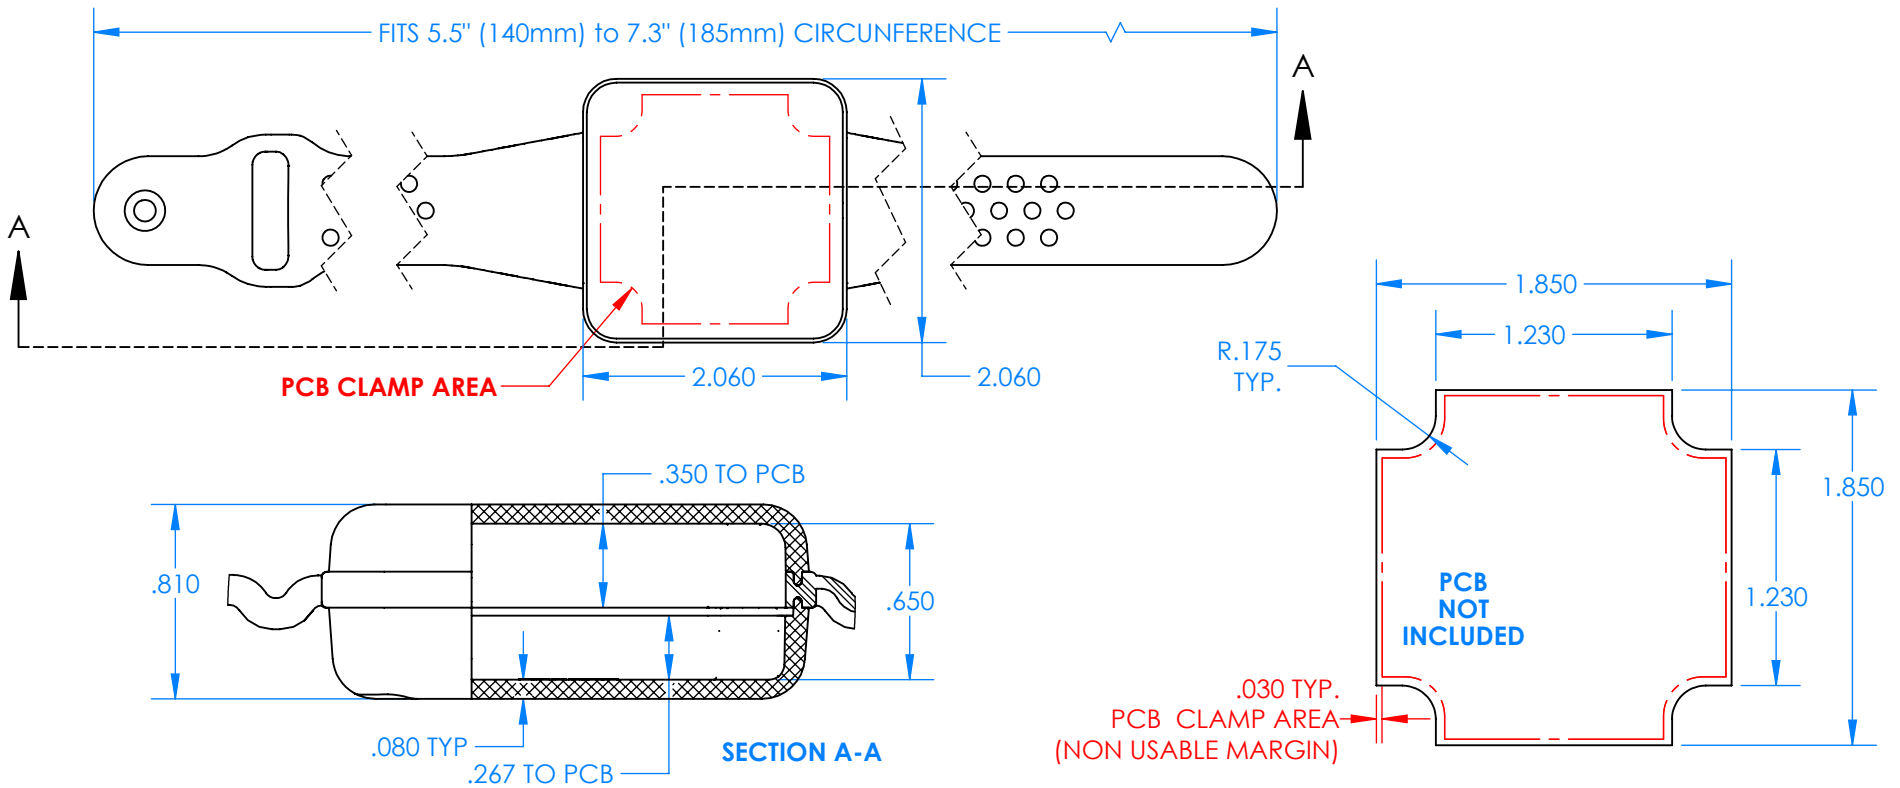

SERPAC BW47A-YY-AS-ZZ

Electronic Enclosures

Enclosure color (YY)

Top-Bottom combinations available

- BK=black
- CL=clear
- TRGY=translucent gray
- TRRD=translucent red

Strap color (ZZ)

- BK=black
- BL=blue
- GM=gunmetal
- NG=neon green
- NO=neon orange
- OR=orange
- YL=yellow
- WH=white

PN	Description
5525A	(1) BW 4B Top style A
5528A	(1) BW 4C Bottom style A
5529A	(1) BW 4S-Small Strap style A
6002	(4) #2 X 3/8" PH HD screw. TORQUE 35-60 in-oz

Watertight enclosure meets or exceeds:
IP67
NEMA 4X, 12, 13