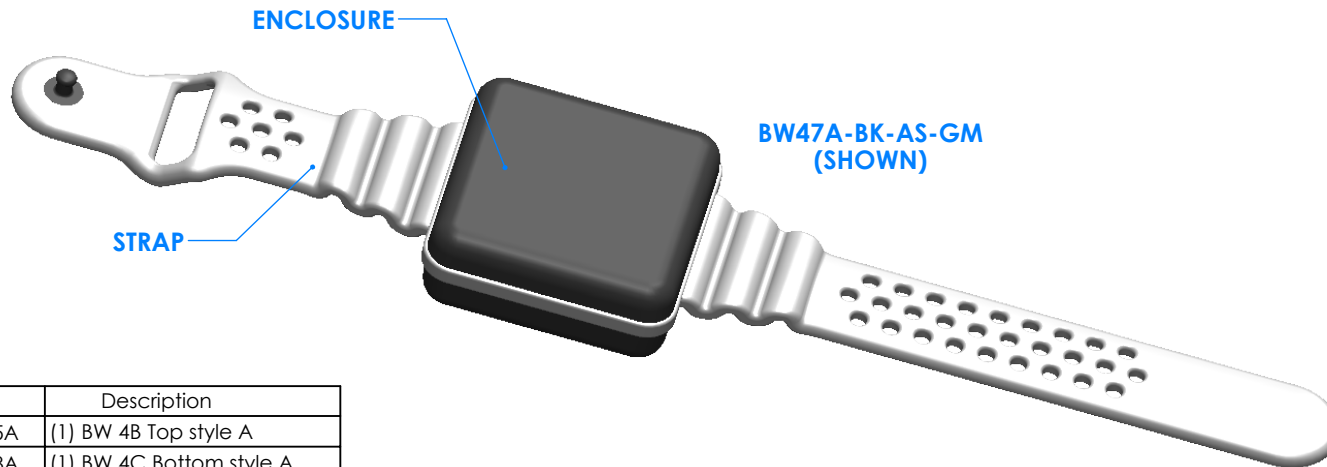

SERPAC BW47A-YY-AS-ZZ

Electronic Enclosures

Enclosure color (YY)

Top-Bottom combinations available

- BK=black
- CL=clear
- TRGY=translucent gray
- TRRD=translucent red

Strap color (ZZ)

- BK=black
- BL=blue
- GM=gunmetal
- NG=neon green
- NO=neon orange
- OR=orange
- YL=yellow
- WH=white

PN	Description
5525A	(1) BW 4B Top style A
5528A	(1) BW 4C Bottom style A
5529A	(1) BW 4S-Small Strap style A
6002	(4) #2 X 3/8" PH HD screw. TORQUE 35-60 in-oz

Watertight enclosure meets or exceeds:
IP67
NEMA 4X, 12, 13