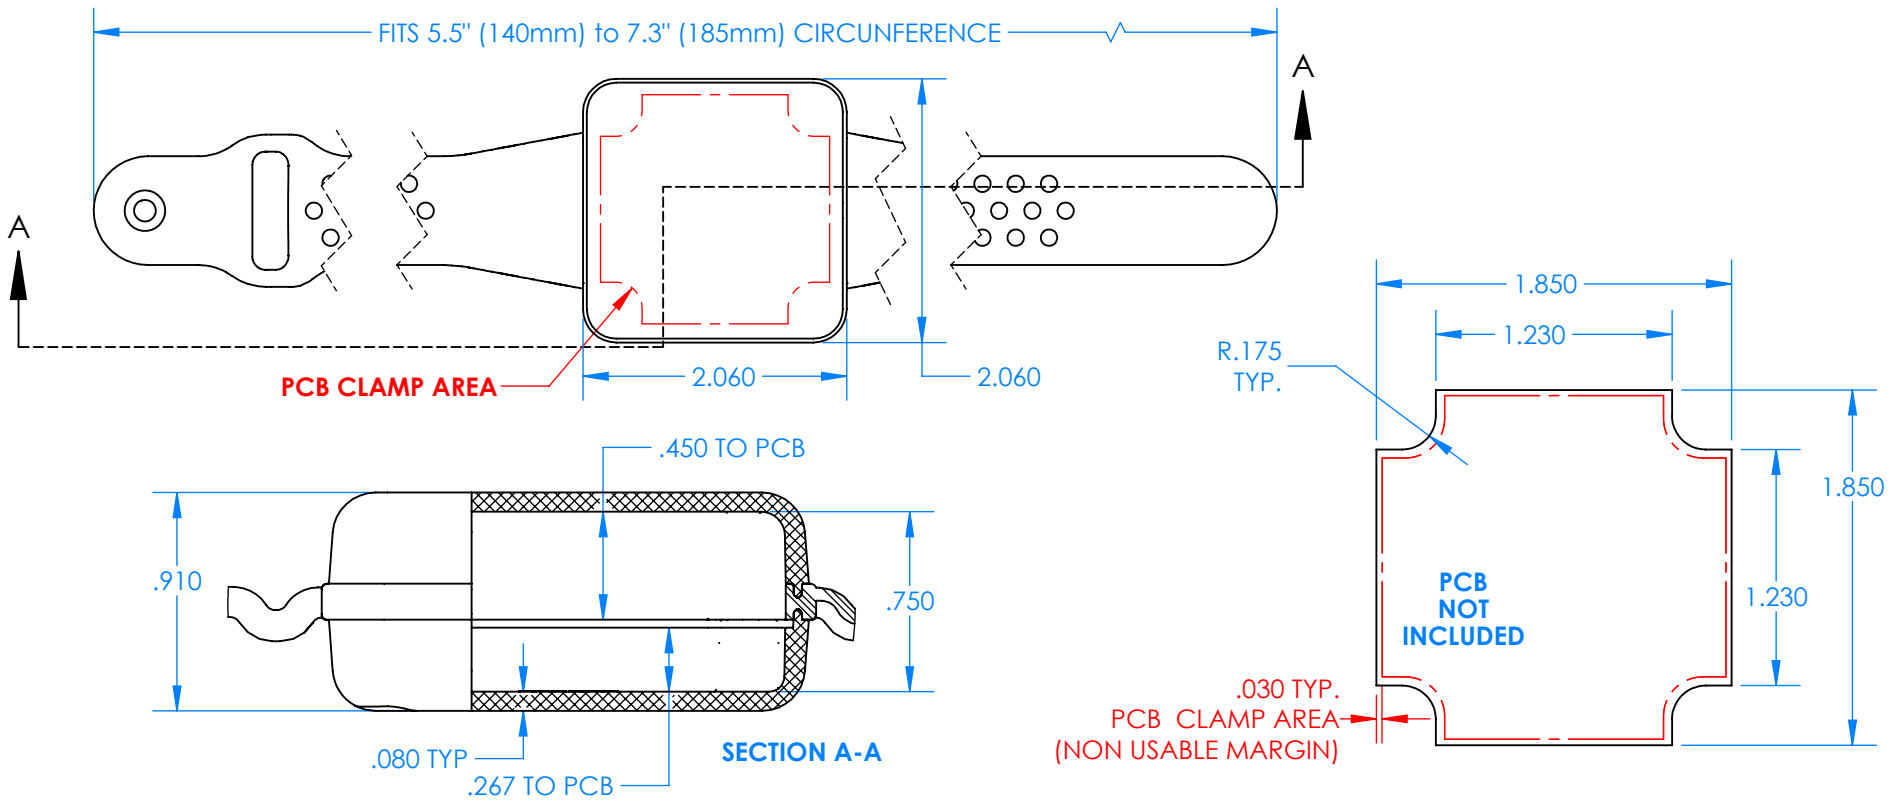

SERPAC BW48A-YY-AS-ZZ

Electronic Enclosures

Enclosure color (YY)

Top-Bottom combinations available

- BK=black
- CL=clear
- TRGY=translucent gray
- TRRD=translucent red

Strap color (ZZ)

- BK=black
- BL=blue
- GM=gunmetal
- NG=neon green
- NO=neon orange
- OR=orange
- YL=yellow
- WH=white

PN	Description
5527A	(1) BW 4C Top style A
5528A	(1) BW 4C Bottom style A
5529A	(1) BW 4S-Small Strap style A
6002	(4) #2 X 3/8" PH HD screw. TORQUE 35-60 in-oz

Watertight enclosure meets or exceeds:
IP67
NEMA 4X, 12, 13