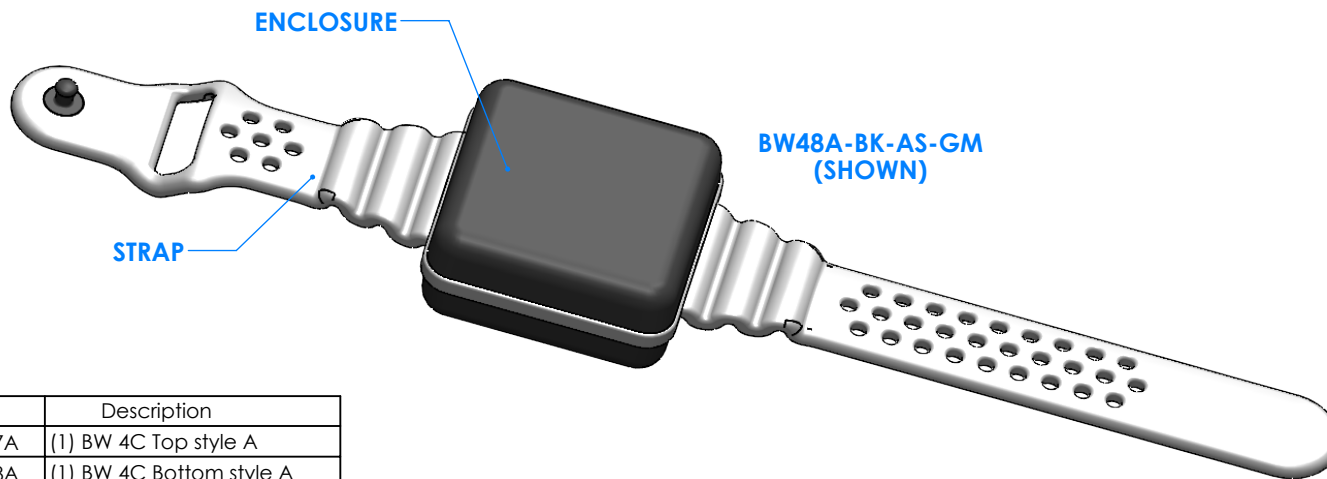

SERPAC BW48A-YY-AS-ZZ

Electronic Enclosures

Enclosure color (YY)

Top-Bottom combinations available

- BK=black
- CL=clear
- TRGY=translucent gray
- TRRD=translucent red

Strap color (ZZ)

- BK=black
- BL=blue
- GM=gunmetal
- NG=neon green
- NO=neon orange
- OR=orange
- YL=yellow
- WH=white

PN	Description
5527A	(1) BW 4C Top style A
5528A	(1) BW 4C Bottom style A
5529A	(1) BW 4S-Small Strap style A
6002	(4) #2 X 3/8" PH HD screw. TORQUE 35-60 in-oz

Watertight enclosure meets or exceeds:
IP67
NEMA 4X, 12, 13